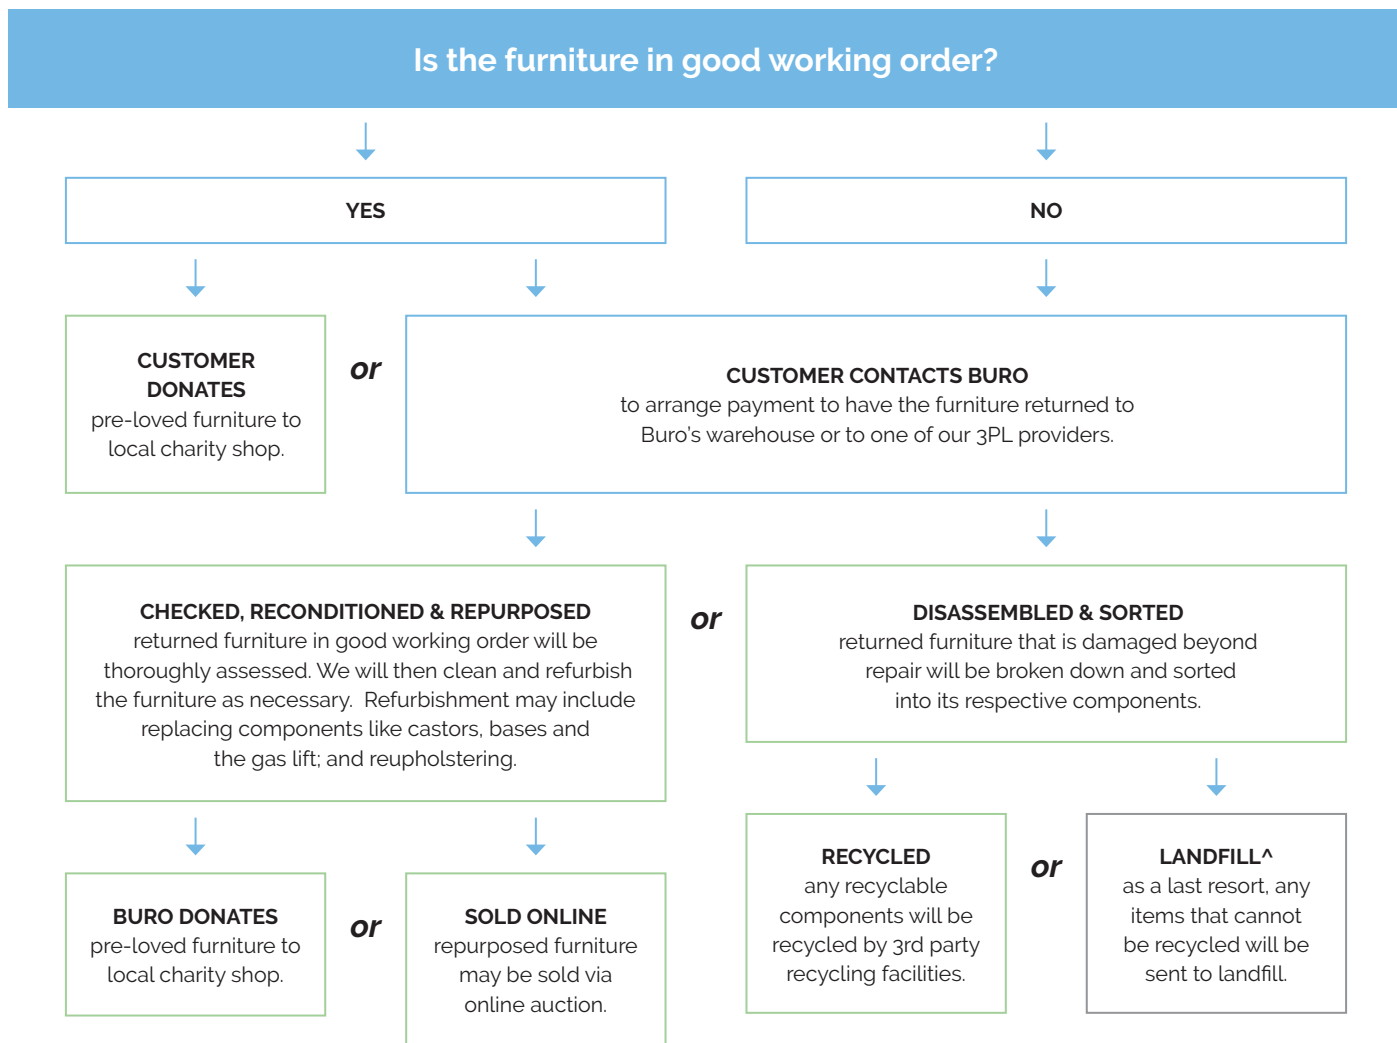

Light Grey HE559-14 (M2)
Charcoal HE559-16 (M3)

Quality Assurance and Accreditations.

Buro Product Stewardship Programme.

We encourage repurposing and recycling of pre-loved office furniture to reduce our impact on the environment. When a customer has Buro furniture* that they wish to dispose of, we apply the following steps to determine the most appropriate method.