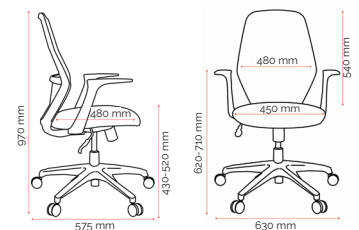

International Standards.

The Mondo Soho is supported by the following Internationally recognised standards:

- **Certified ANSI/BIFMA** x5.1-2017 General-Purpose Office Chairs

Features.

- Adjustable seat height
- Synchronised adjustable seat and back rest angle
- Fixed armrests

Specifications. (mm)

Overall	630w / 575d / 970h
Back	480w / 540h
Seat	450w / 480d
Seat Height	430-520h
Arm Height	620-710h

Carton Dimensions.

Width	280
Height	680
Length	590
Weight	10.6 kg

Upholstery.

Fabric²