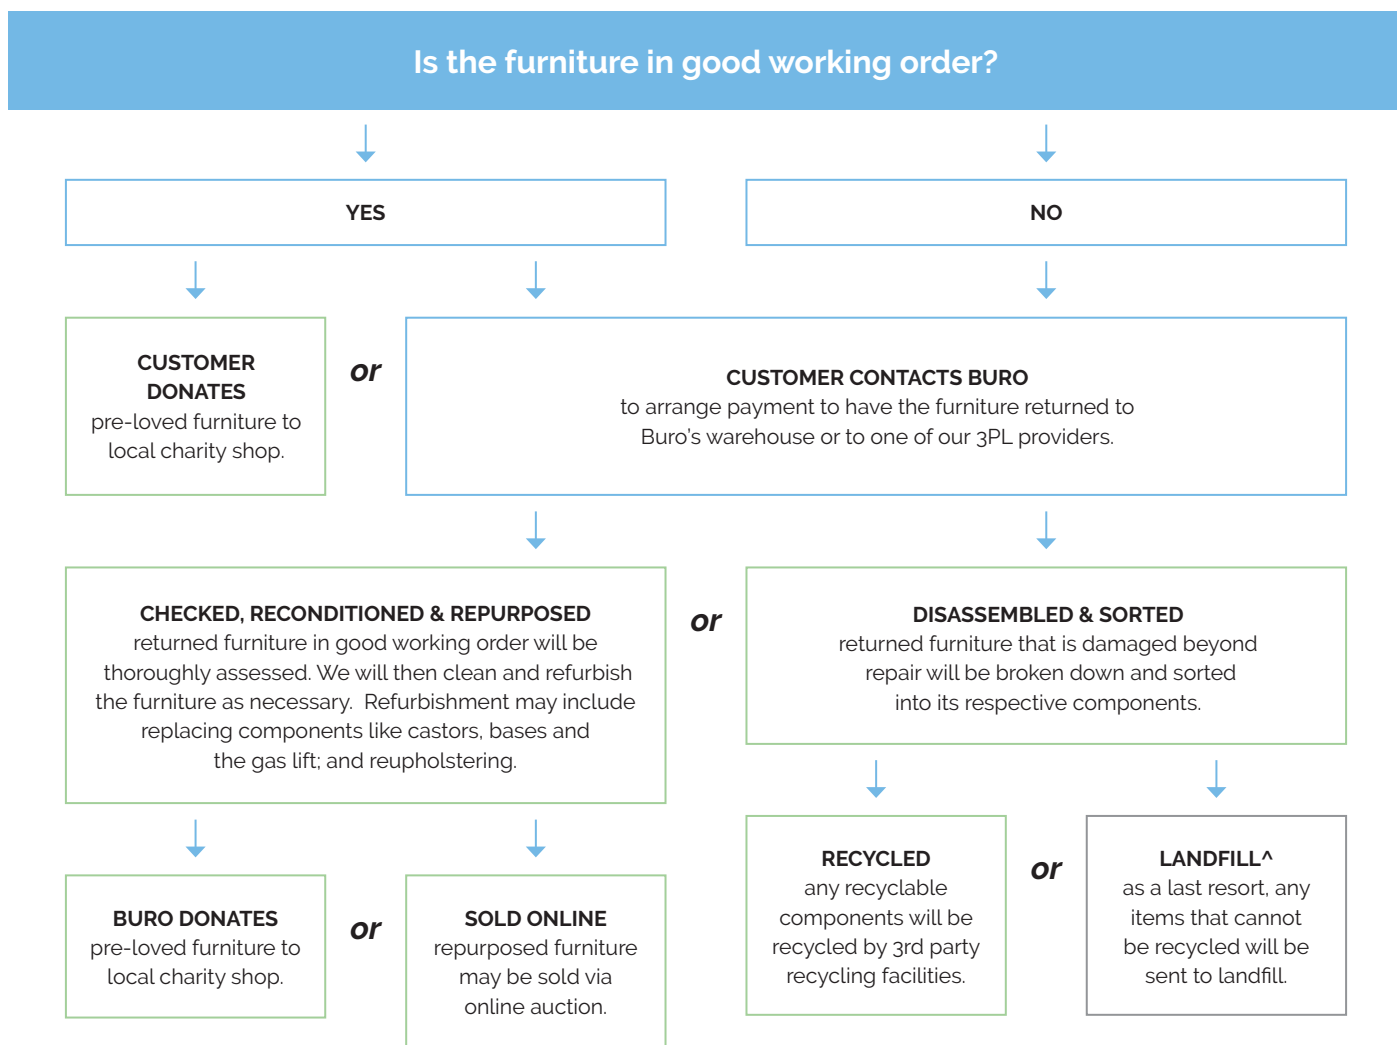

Quality Assurance and Accreditations.

Buro Product Stewardship Programme.

We encourage repurposing and recycling of pre-loved office furniture to reduce our impact on the environment. When a customer has Buro furniture* that they wish to dispose of, we apply the following steps to determine the most appropriate method.