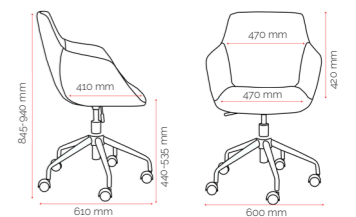

Specifications. (mm)

Overall	600w / 610d / 845h
Back	470w / 420h
Seat	470w / 410d
Seat Height	440-535h
Arm	fixed

Carton Dimensions.

Width	340
Height	590
Length	710
Weight	10 kg

Upholstery.

Fabric

Light Grey
F310 (22)