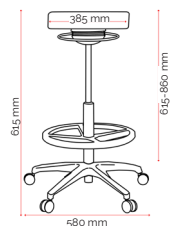

International Standards.

The Buro Polo is supported by the following Internationally recognised standards:

- Meets **ANSI/BIFMA** x5.1-2017 General-Purpose Office Chairs
- **Endorsed by** Australian Physiotherapy Association

Ergonomic Assessment.

The Buro Polo has been ergonomically assessed by Andrew Wilson, Osteopath & Ergonomist.

"The addition of extra foam depth and the live seat on this stool makes it very comfortable and versatile. It is a very comfortable, easy-to-use, and space-efficient stool which will have wide appeal. Its great advantage over other perching stools is you can sit on it comfortably in any position - it doesn't need to be centered".

Andrew Wilson, Osteopath & Ergonomist - 2 Nov 2022

Features.

- 360° seat tilt to promote 'active sitting'
- Choice of glides or castors in the box
- Adjustable seat height
- Drafting 245mm gas lift
- Height adjustable drafting foot ring
- Weight lock on castors

Specifications. (mm)

Overall	580w / 580d / 615h
Seat	385dia
Seat Height	615-860h

Carton Dimensions.

Width	550
Height	250
Length	520
Weight	8.14 kg

Upholstery.

PU

Black²
PU3