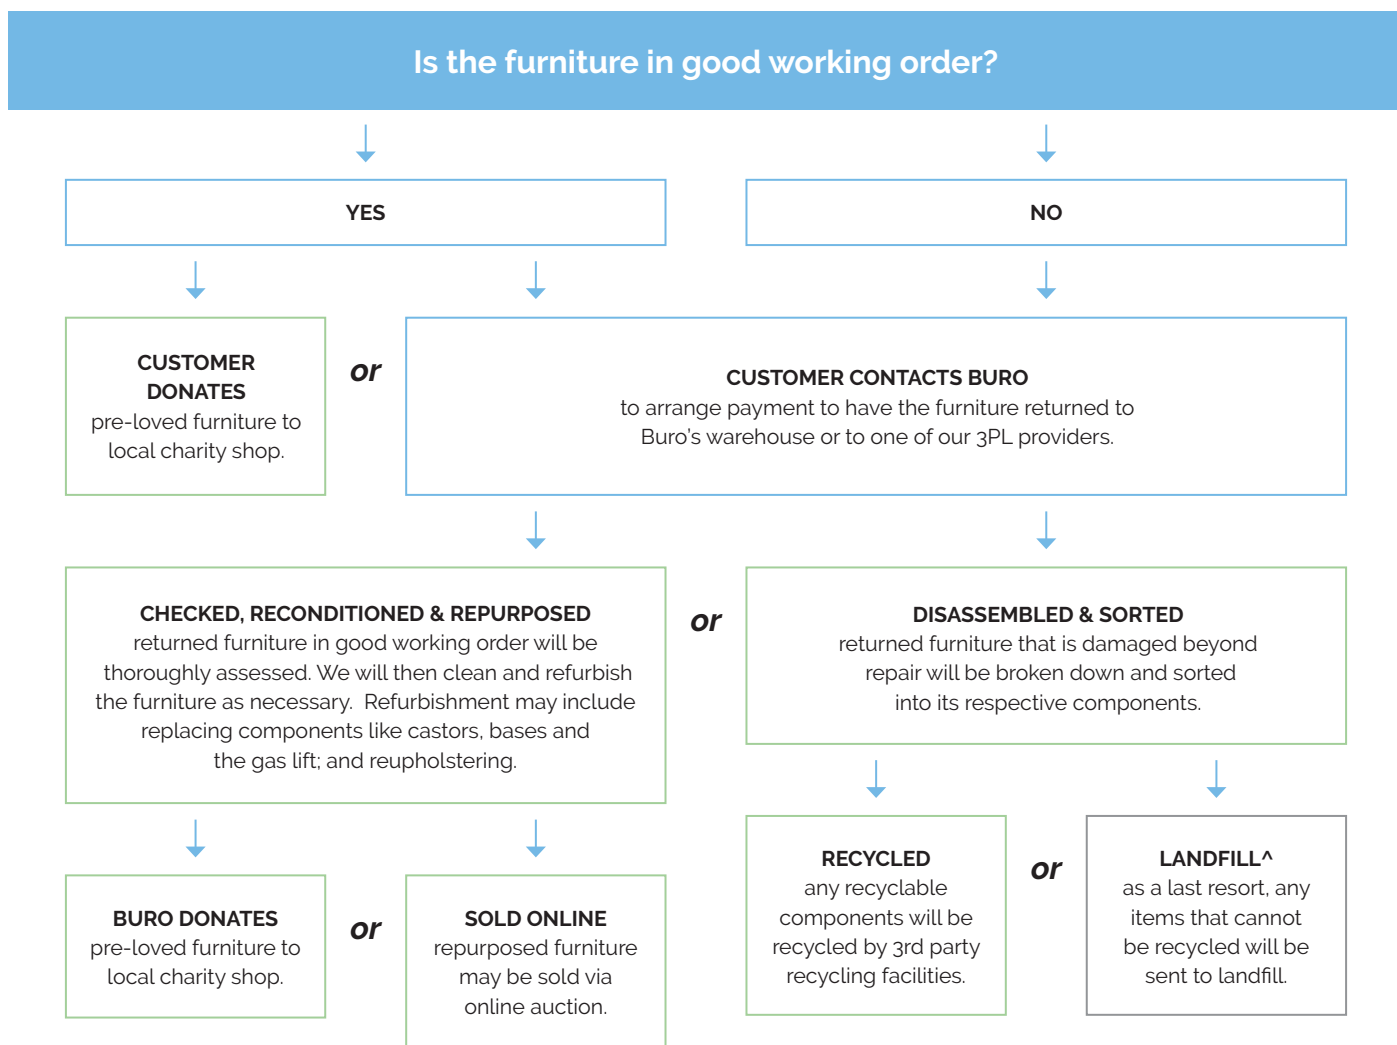

Carton Dimensions.

Width	550
Height	200
Length	520
Weight	6.5 kg

Upholstery.

PU

Black²
PU3

Quality Assurance and Accreditations.

Buro Product Stewardship Programme.

We encourage repurposing and recycling of pre-loved office furniture to reduce our impact on the environment. When a customer has Buro furniture* that they wish to dispose of, we apply the following steps to determine the most appropriate method.