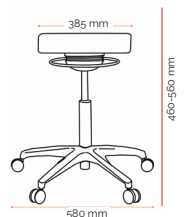

Features.

- 360° seat tilt to promote 'active sitting'
- Choice of glides or 50mm castors in the box
- Adjustable seat height

Specifications. (mm)

Overall	580w / 580d / 460h
Seat	385dia
Seat Height	460-560h

Carton Dimensions.

Width	550
Height	200
Length	520
Weight	6.5 kg

Upholstery.

PU

Black²
PU3

Quality Assurance and Accreditations.

Buro Product Stewardship Programme.

We encourage repurposing and recycling of pre-loved office furniture to reduce our impact on the environment. When a customer has Buro furniture* that they wish to dispose of, we apply the following steps to determine the most appropriate method.