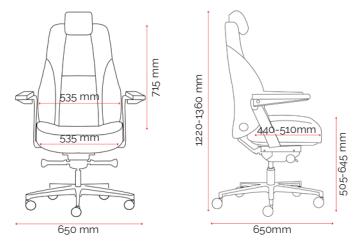

International Standards.

The Buro Maverick 24/7 Controller chair is supported by the following internationally recognised standards:

- Meets **ANSI/BIFMA x5.1-2017** General-Purpose Office Chairs
- Meets **ANSI/BIFMA x5.11-2015 (R2020)** General-Purpose Large Occupant Office Chairs

Features.

- Height adjustable, ergonomically shaped and extra high backrest
- Height and depth adjustable headrest
- Depth adjustable lumbar support
- Retractable folding armrests
- Upholstered extra comfortable seat with seat depth adjustment
- Donati Epron RV mechanism with weight adjustment
- Aluminium polished design base, with matt black underside
- Two stage gas lift
- 60mm castors

Specifications. (mm)

Overall	745w / 690d / 1210h
Back	540w / 660h
Seat	530w / 480d
Seat Height	500-635h
Seat Depth Range⁶	440-520h

Carton Dimensions.

Width	725mm
Height	435mm
Length	885mm
Weight	36.5 kg

Upholstery.

Leather   Mirage Fabric

Quality Assurance and Accreditations.

10 YEAR GUARANTEE	2 YEAR 24/7 GUARANTEE	S SUPERIOR GAS LIFT LIFETIME GUARANTEE	8+ (HRS) BURO INDICATIVE DAILY SITTING	16+ (HRS) BURO INDICATIVE DAILY SITTING	200 (LBS) BURO GUARANTEED USER WEIGHT	24 7 HEAVY DUTY CHAIR	ISO 9001 Factory Certified QUALITY	ISO 14001 Factory Certified ENVIRONMENT	MEMBER BIFMA
1	2		3	4		7			

¹10 Yr Guarantee: Excludes upholstery. ²2 Yr Guarantee: Applies to 24/7 use & 16+ daily sitting hours. ³Buro Indicative daily sitting hours: 8+ with 10 yr guarantee ⁴Buro Indicative daily sitting hours: 16+ with 2 yr guarantee ⁵Fabric: Same day dispatch. ⁶Seat Depth Adjustment: Measured from back lumbar to front seat edge. ⁷Buro 24/7 chairs are designed and tested for use in multi-shift environments. **General:** Guarantee conditions apply, please see buroseating.com. For indent purchases (non stock orders) conditions may apply, please see buroseating.com for definitions & conditions. In the interests of product development, Buro reserves the right to alter product specifications & features without notice.