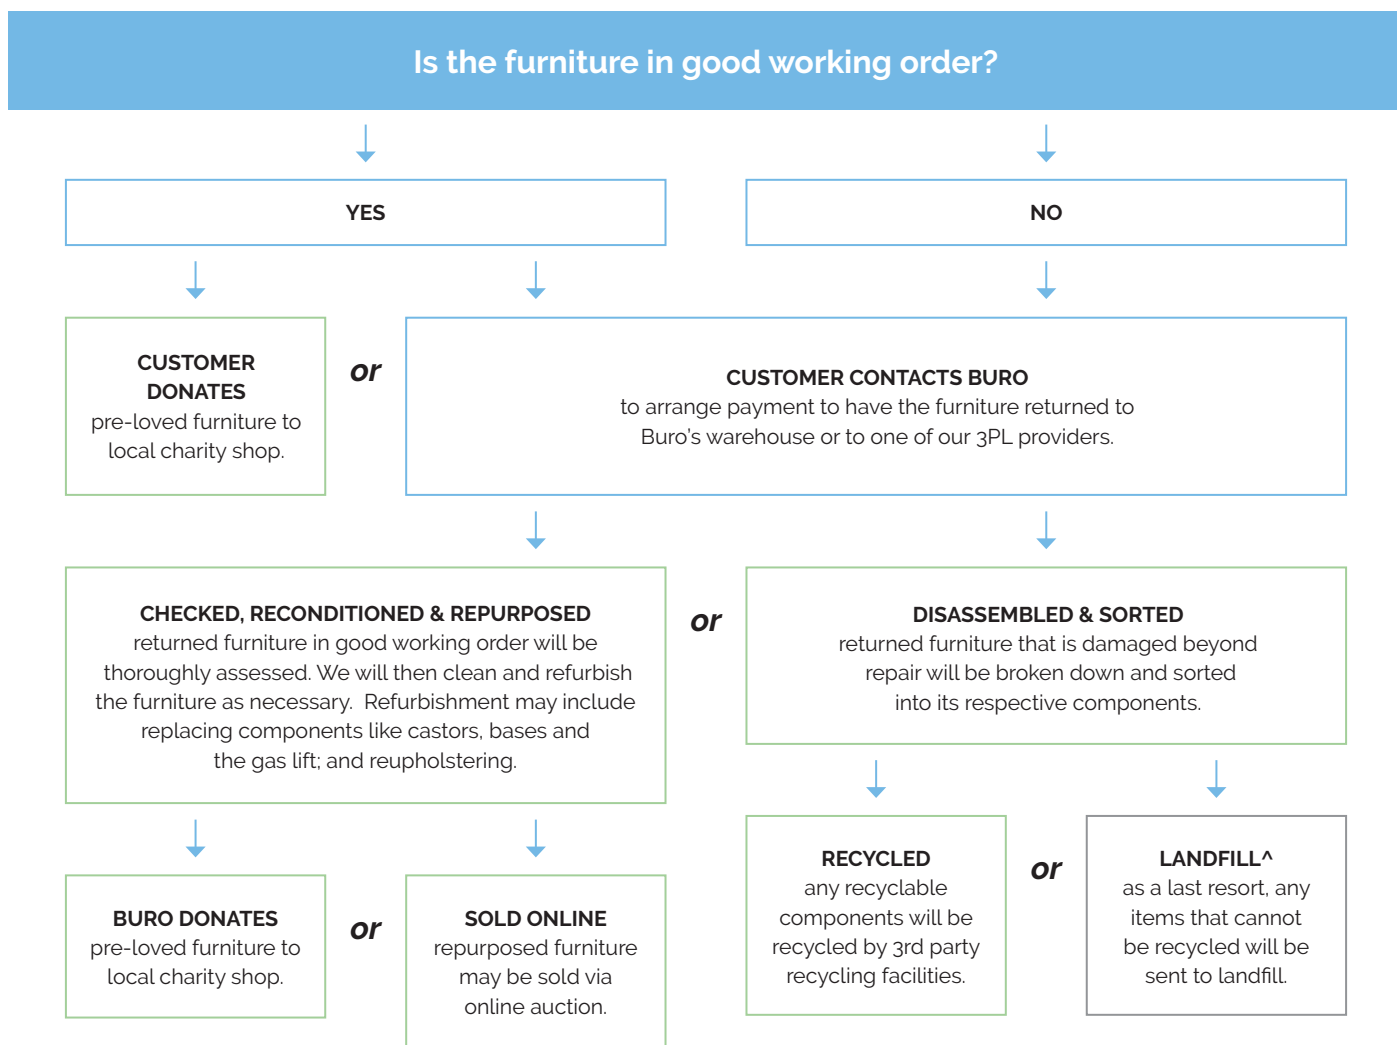

1

2

Buro Product Stewardship Programme.

We encourage repurposing and recycling of pre-loved office furniture to reduce our impact on the environment. When a customer has Buro furniture* that they wish to dispose of, we apply the following steps to determine the most appropriate method.