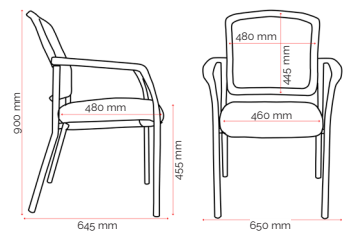

- 40mm Glides for extra seat height (CE1153P)
- Customer specified fabric (seat only)

Specifications. (mm)

| | |
|-------------|--------------------|
| Overall | 650w / 645d / 900h |
| Back | 480w / 445h |
| Seat | 460w / 480d |
| Seat Height | 455h |

*Recommended safe stacking height: 4 chairs

Carton Dimensions.

| | |
|--------|-------|
| Width | 570 |
| Height | 270 |
| Length | 840 |
| Weight | 12 kg |

Upholstery.

Elastic III Custom⁴

Black³
153

Quality Assurance and Accreditations.