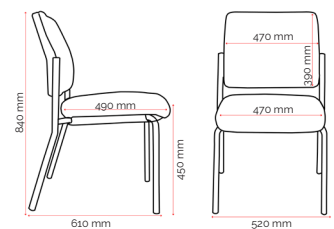

- With arms
- 40mm Glides for extra seat height (CE1153P)

Specifications. (mm)

Overall	520w / 610d / 840h
Back	470w / 390h
Seat	470w / 490d
Seat Height	450h

*Recommended safe stacking height: 4 chairs

Carton Dimensions.

Width	580
Height	250
Length	980
Weight	11 kg

Upholstery.

Jett Custom⁵

		
Dark Blue ⁴ FY61	Black ³ FY63	Custom Upholstery Available

Quality Assurance and Accreditations.

¹10 Yr Guarantee: Excludes upholstery. ²2 Yr Jett Fabric Guarantee: Conditions apply, see buroseating.com. ³Fabric: Same day dispatch. ⁴Fabric: 7-14 working days. ⁵Fabric: For custom fabric ETA's can be supplied on request. **General:** Guarantee conditions apply, please see buroseating.com. For indent purchases (non stock orders) conditions may apply, please see buroseating.com for definitions & conditions. In the interests of product development. Buro reserves the right to alter product specifications & features without notice.