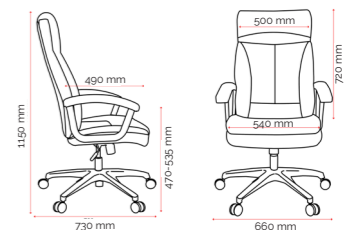

International Standards.

The Buro Dakota II is supported by the following Internationally recognised standards:

- Certified ANSI/BIFMA x5.1-2017 General-Purpose Office Chairs

Features.

- Adjustable seat height
- Synchronised adjustable seat and back rest angle
- High density polyurethane moulded foam
- Body weight tension adjustment
- Fixed PU capped arm rests

Specifications. (mm)

Overall	660w / 730d / 1150h
Back	500w / 720h
Seat	540w / 490d
Seat Height	470-535h

Carton Dimensions.

Width	810
Height	650
Length	380
Weight	17.5 kg

Upholstery.

PU

Black²
PU3

Quality Assurance and Accreditations.