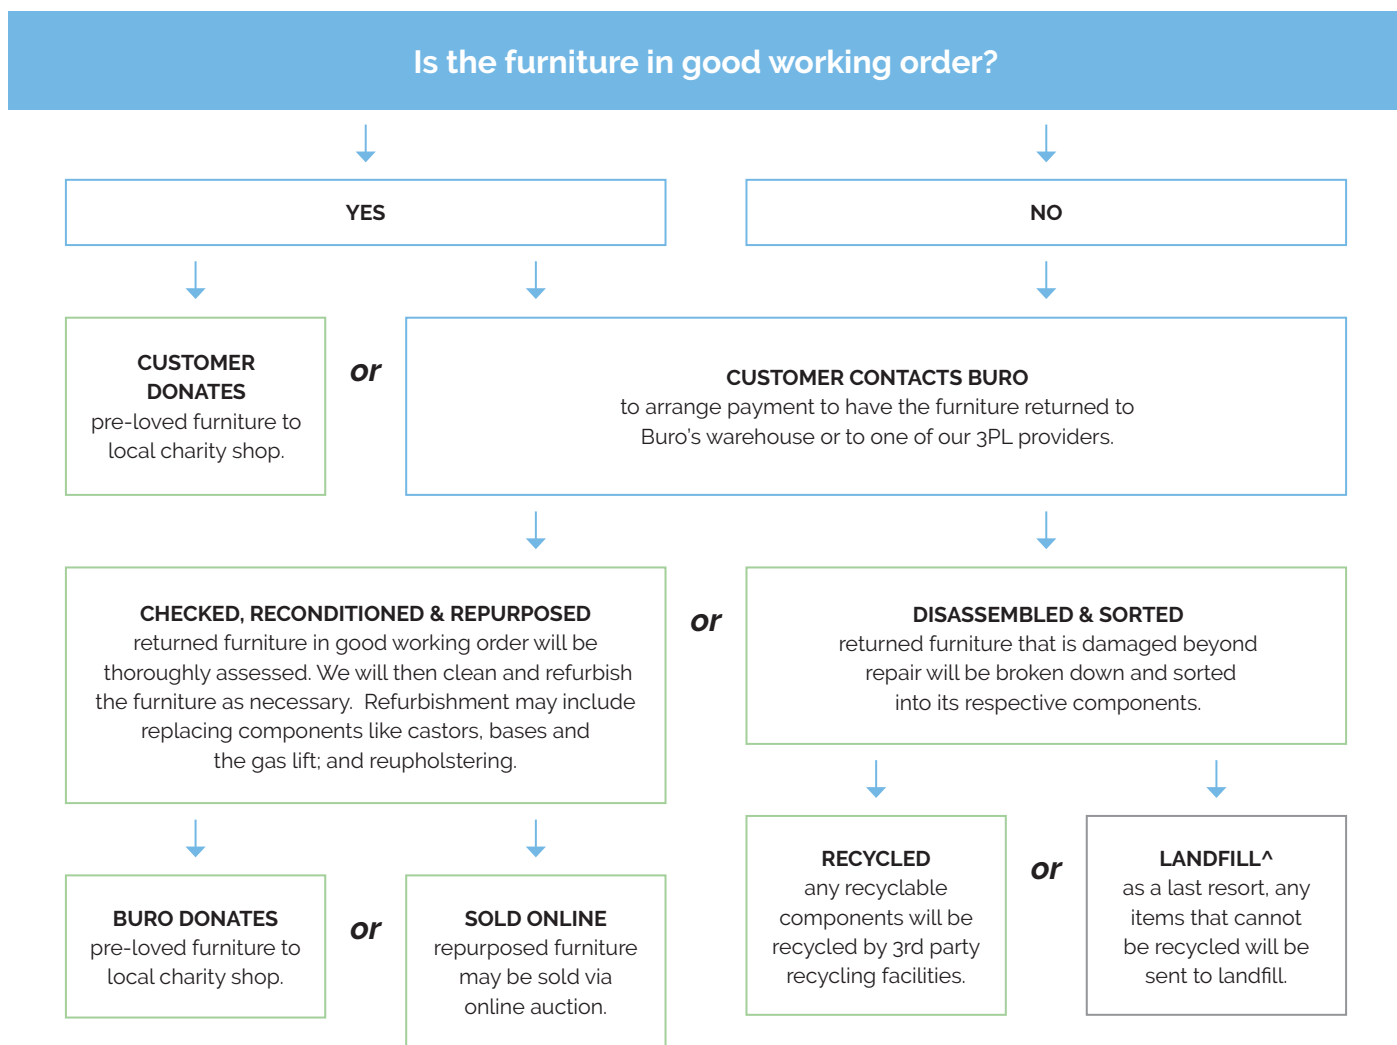

International Standards.

The Buro Dakota II is supported by the following Internationally recognised standards:

- Certified ANSI/BIFMA x5.1-2017 General-Purpose Office Chairs

Features.

- Adjustable seat height
- Synchronised adjustable seat and back rest angle
- High density polyurethane moulded foam
- Body weight tension adjustment
- Fixed PU capped arm rests

Specifications. (mm)

Overall	660w / 730d / 1150h
Back	500w / 720h
Seat	540w / 490d
Seat Height	470-535h

Carton Dimensions.

Width	810
Height	650
Length	380
Weight	17.5 kg

Upholstery.

PU

Black²
PU3

Quality Assurance and Accreditations.

Buro Product Stewardship Programme.

We encourage repurposing and recycling of pre-loved office furniture to reduce our impact on the environment. When a customer has Buro furniture* that they wish to dispose of, we apply the following steps to determine the most appropriate method.