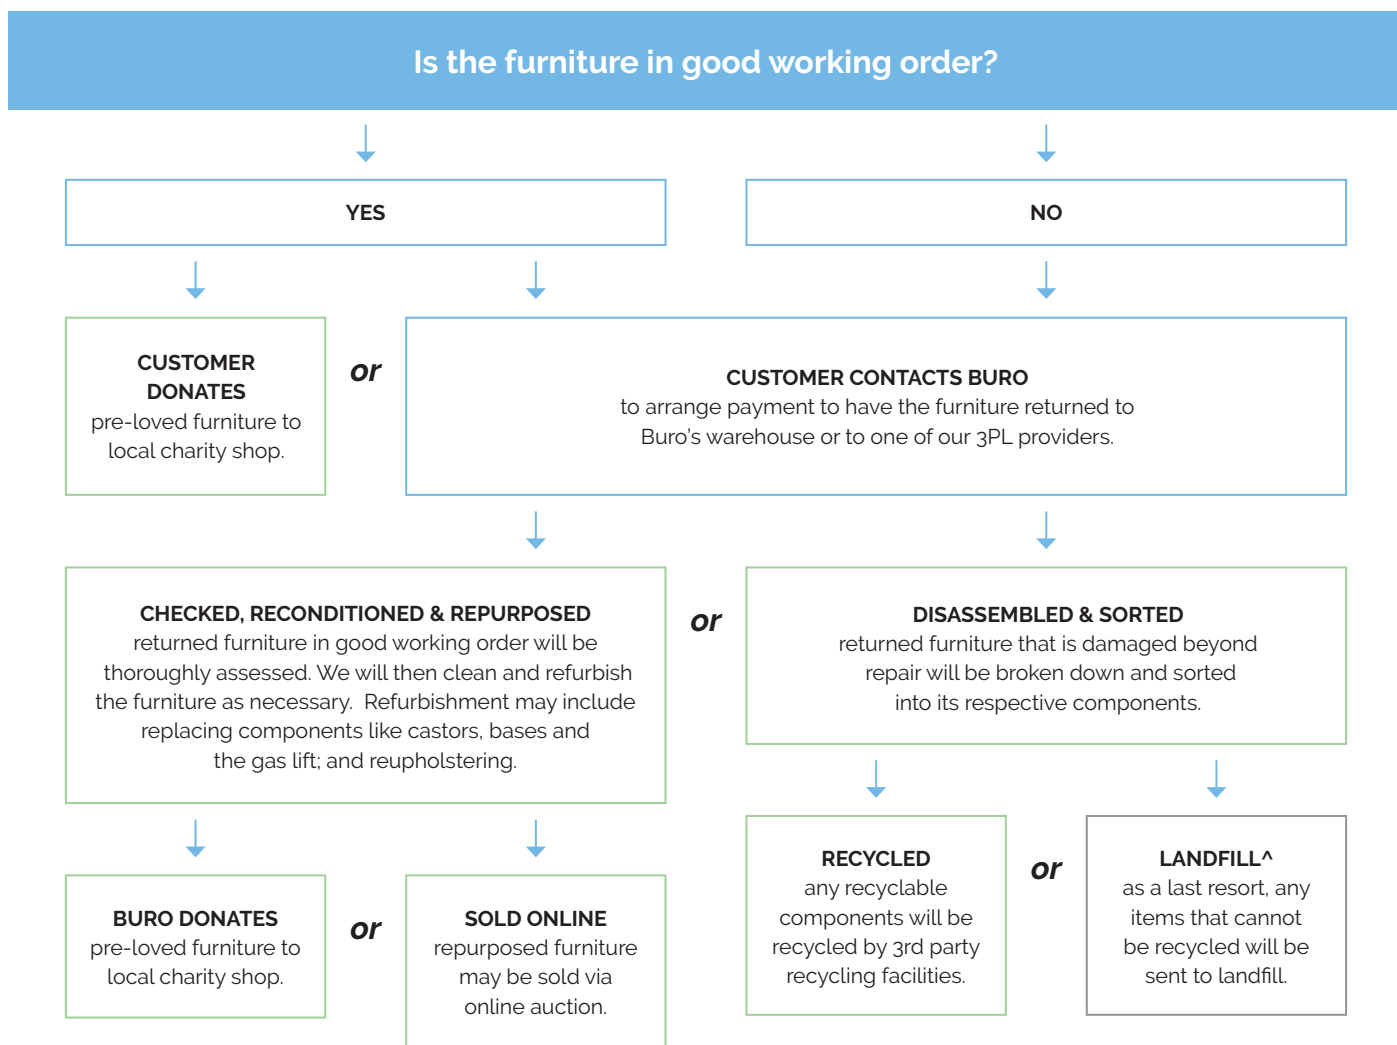

Stratus
PU17
(Anti-Microbial)

Quality Assurance and Accreditations.

Buro Product Stewardship Programme.

We encourage repurposing and recycling of pre-loved office furniture to reduce our impact on the environment. When a customer has Buro furniture* that they wish to dispose of, we apply the following steps to determine the most appropriate method.