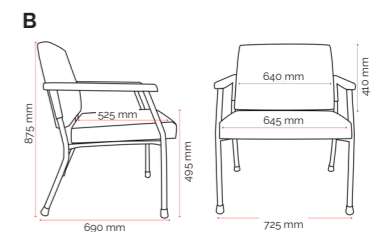

Buro Concord.

Generous & hard wearing.

The Concord chair is one hard wearing utility chair. Its generous size and enhanced comfort cushioned foam offers long term comfort within any office, reception, lounge, meeting room or waiting area.

Key Features & Benefits.

- **166-A** Concord A chair³ (Indent only)
- **166-B** Concord B chair²
- **166-C** Concord C chair³ (Indent only)

PU ARMS CAPS
For ease of cleaning, extra comfort and mobility.

ANTI-MICROBIAL UPHOLSTERY
Dillon PU is a heavy-duty fabric with Silver-based Ion Technology, designed to withstand high wear and tear.

HEAVY DUTY FRAME
with durable black powder coated 2mm gauge steel

International Standards.

The Buro Concord chair is supported by the following Internationally recognised standards:

- Tested to **ANSI/BIFMA** x5.1-2011 General-Purpose Office Chairs

Features.

- 250kg capacity loading
- Heavy Duty 2mm gauge round tube steel frame
- Durable black powder coated frame
- High density polyurethane contoured moulded foam enhances the sitting experience
- Polyurethane arm caps for extra comfort

Custom Options.

- Other Dillon Anti-Microbial PU upholstery colours³
- Customer Specified fabrics³

Specifications. (mm)

A (Indent only)

Overall	625w / 690d / 875h
Back	540w / 410h
Seat	545w / 525d
Seat Height	495h

B

Overall	725w / 690d / 875h
Back	640w / 410h
Seat	645w / 525d
Seat Height	495h

C (Indent only)

Overall	825w / 690d / 875h
Back	740w / 410h
Seat	745w / 525d
Seat Height	495h

MOQ: 20^{2&3}

Upholstery.

Dillon PU² Custom³

Stratus
PU17
(Anti-Microbial)

Quality Assurance and Accreditations.