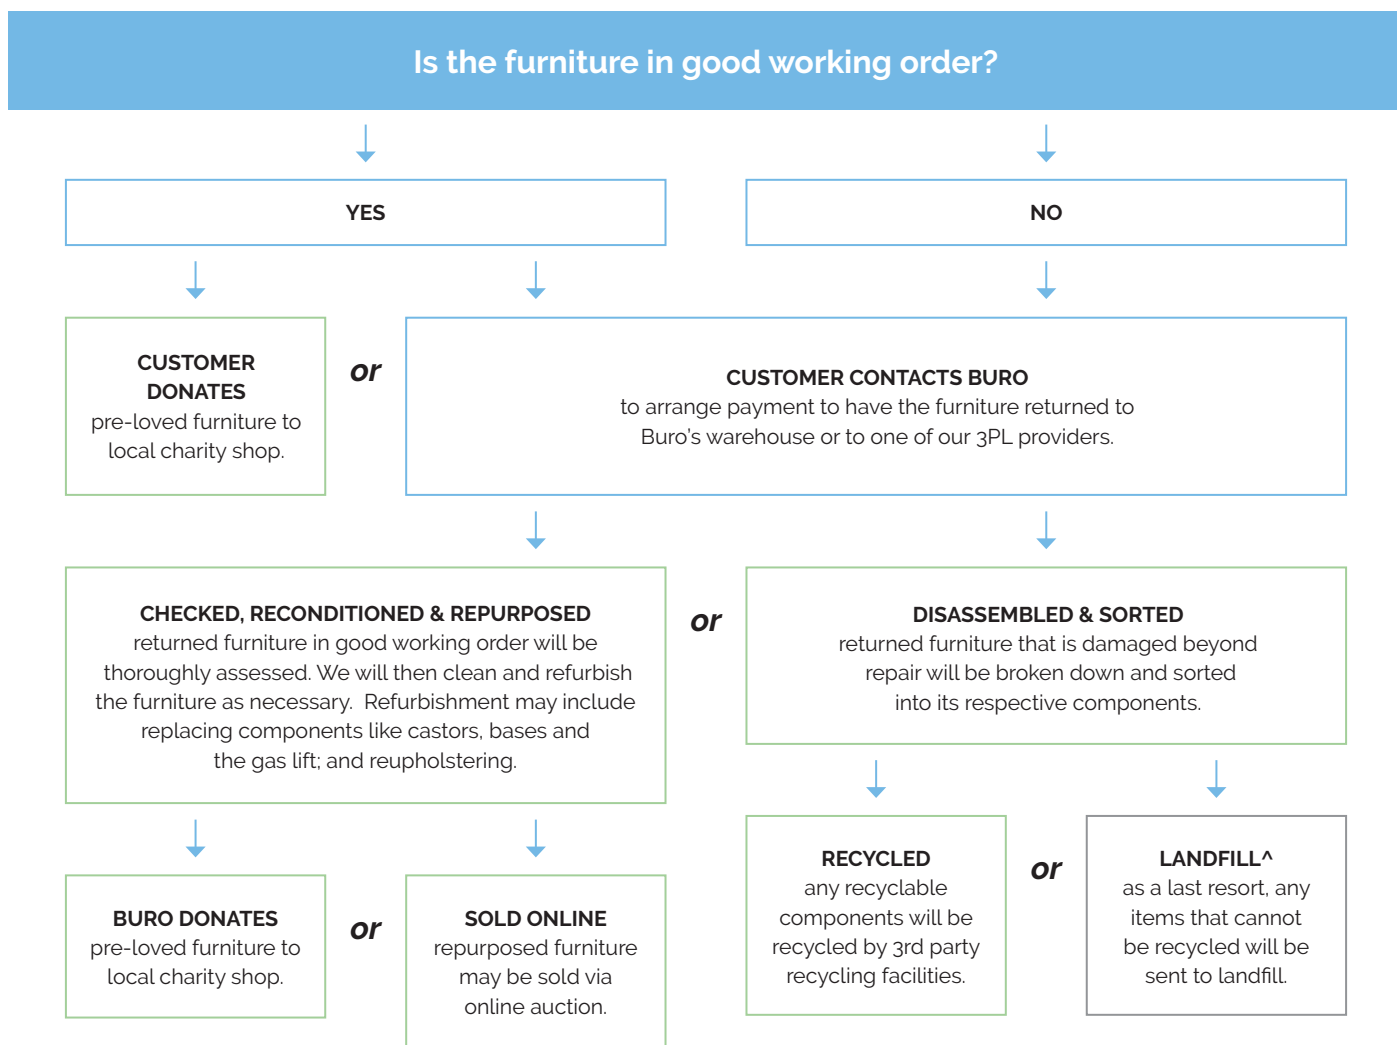

- Floor Stacking: 10 chairs
- Trolley Stacking: 25 chairs

Weight	5.2 kg
--------	--------

Colours.

Polypropylene

Black²
3

Quality Assurance and Accreditations.

Buro Product Stewardship Programme.

We encourage repurposing and recycling of pre-loved office furniture to reduce our impact on the environment. When a customer has Buro furniture* that they wish to dispose of, we apply the following steps to determine the most appropriate method.