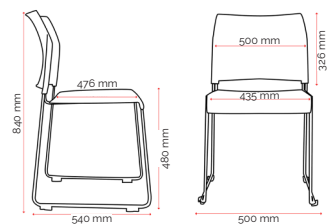

Custom Options.

- Additional trolleys can be purchased as required (POA)

Specifications. (mm)

Overall	500w / 540d / 840h
Back	500w / 326h
Seat	435w / 476d
Seat Height	480h

Recommended safe stacking height:

- Floor Stacking: 10 chairs
- Trolley Stacking: 25 chairs

Weight	5.2 kg
--------	--------

Colours.

Polypropylene

Black²
3

Quality Assurance and Accreditations.

Buro Product Stewardship Programme.

We encourage repurposing and recycling of pre-loved office furniture to reduce our impact on the environment. When a customer has Buro furniture* that they wish to dispose of, we apply the following steps to determine the most appropriate method.