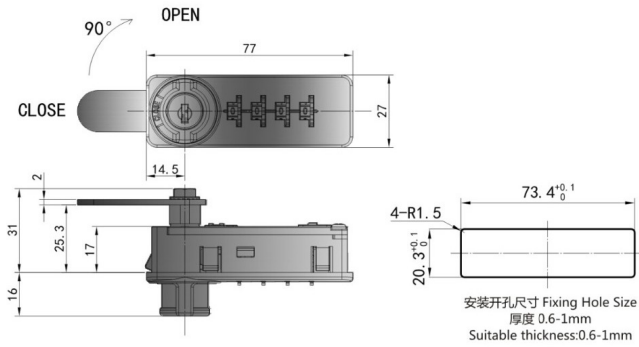

CM-9525 COMBINATION LOCK

The CM-9525 Combination Lock is a simple 4-digit combination lock with over 10,000 possible combinations. Built for both private and public locker use, the lock features a lock status indicator, code discovery feature and the option for an emergency key.

TECHNICAL SPECIFICATONS

LOCK CODE	LOCK NAME
LKWT 9525CM	CM-9525 Combination Lock