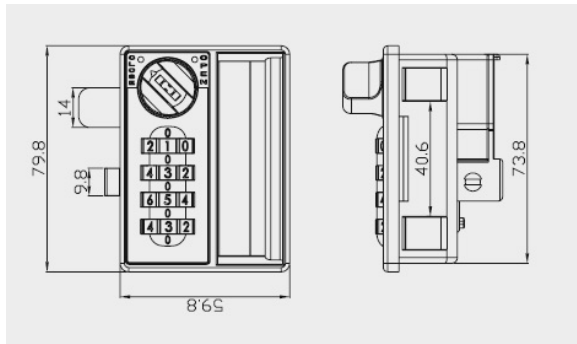

PRODUCT INFORMATION

FEATURES

- 4-digit Combination lock functionality
- 10,000 possible combinations
- No batteries required
- Simple to install
- Perfect for private locker use
- Master override key available for purchase
- Perfect for retrofitting to lockers using a conventional key operated cam locks
- 1-year product warranty

LOCKER COMPATIBILITY

	COMPATIBLE	NOT COMPATIBLE
Laminate Locker		•
ABS Plastic Locker	•	
HD Plastic Locker		•
HD Waterproof Locker		•
Carousel Locker		•
Mobile Phone Locker		•
Laptop Locker		•
HD School Locker		•
Steel Locker		•

TECHNICAL SPECIFICATONS

LOCK CODE	LOCK NAME
LKTL 0001CM	CM-1 Combination Lock