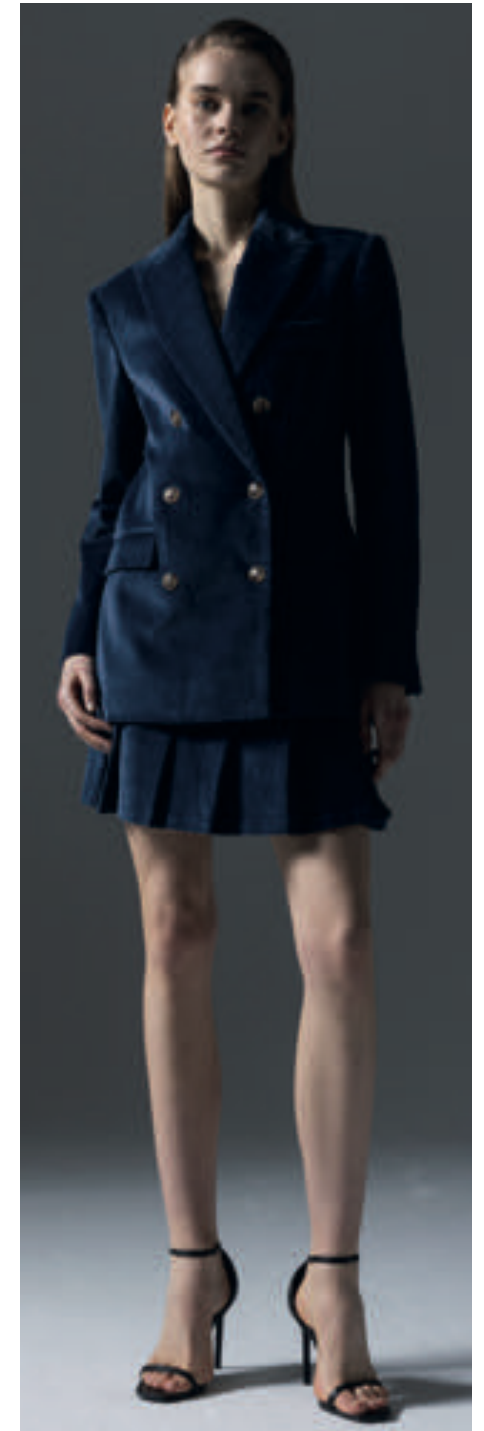

midnight
blue

blackberry

LOD-6021
corduroy blazer
double breasted in midnight blue
98 % cotton, 2 % elastane
size S, M, L

midnight
blue

blackberry

LOD-5037
mini skirt
pleated in corduroy
98 % cotton, 2 % elastane
size S, M, L