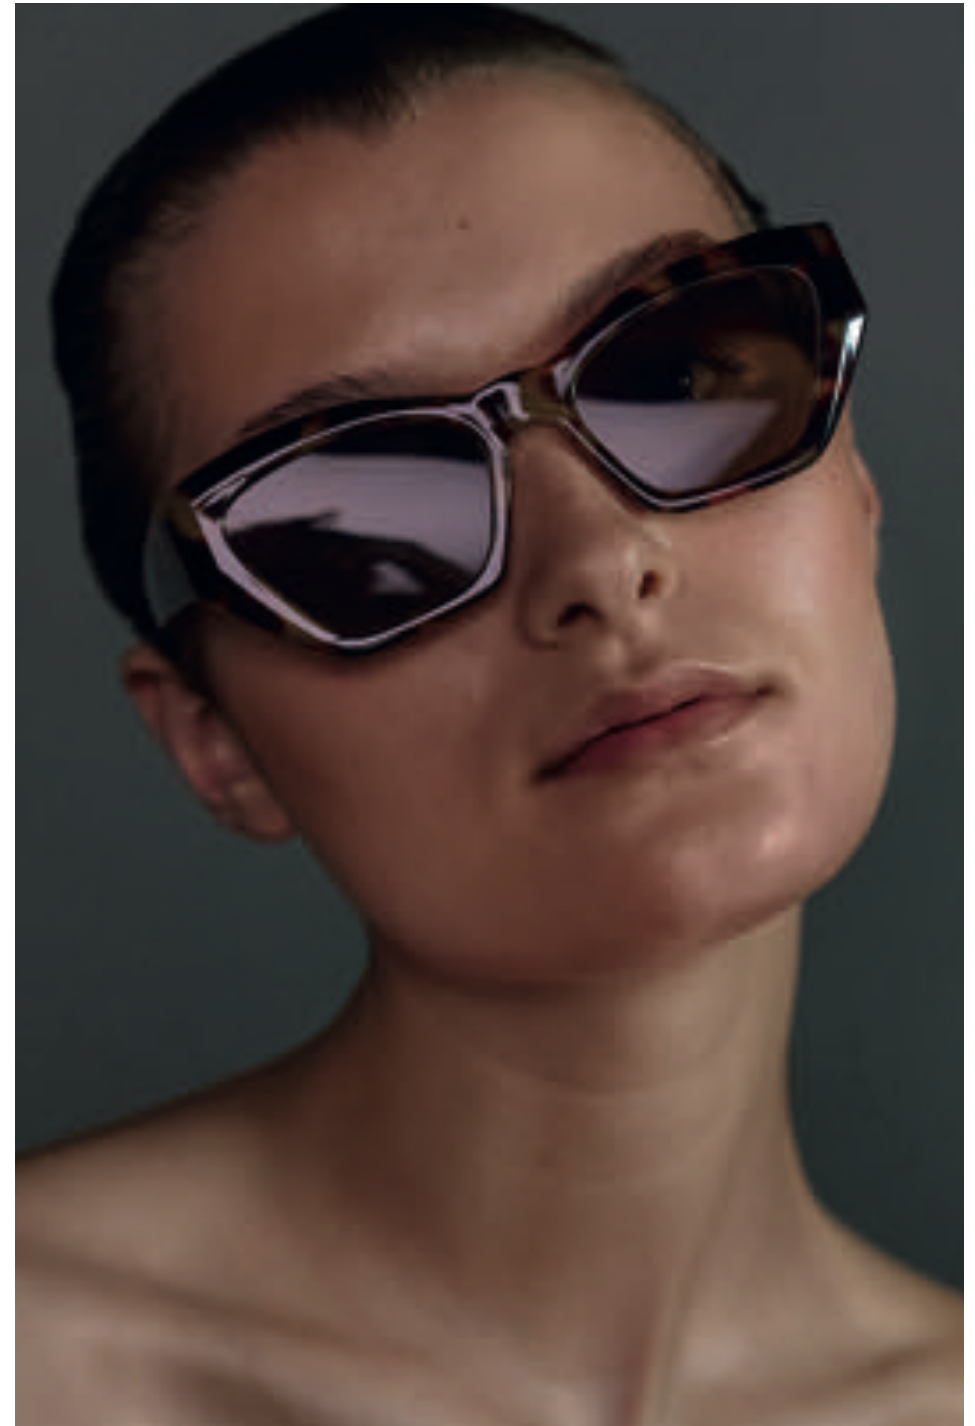

black

SP-931_black
sunglasses in black

brown

SP-932_brown
sunglasses in brown

black

SP-933_black
sunglasses in black

46

EYEWEAR

SP-934_white
sunglasses in white

SP-935_grey
sunglasses in grey

SP-936_brown
sunglasses in brown

SP-937_brown
sunglasses in brown

47

EYEWEAR

SP-924_tortoise
eyeglasses in tortoise

SP-927_black
eyeglasses in black

SP-925_dark grey
eyeglasses in dark grey

SP-928_dark brown
eyeglasses in dark brown

SP-926_black
eyeglasses in black

SP-929_anthracite
eyeglasses in anthracite

48

WATCHES

LO2-AU-1S

LO2-AU-1B