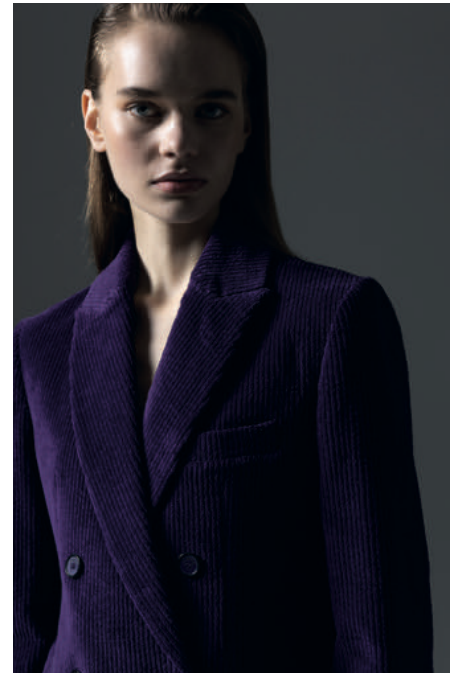

midnight
blue

blackberry

LOD-5037
mini skirt
pleated in corduroy
98 % cotton, 2 % elastane
size S, M, L

14

APPAREL

blackberry

midnight
blue

LOD-6021
corduroy blazer
double breasted in blackberry
98 % cotton, 2 % elastane
size S, M, L

blackberry

midnight
blue

LOD-4067
corduroy suit pants
twisted seams slightly flared
98 % cotton, 2 % elastane
size S, M, L

15

APPAREL

LOD-5036
mock neck dress
python argyle print and zipper detail
88 % polyester, 12 % elastane, interlock
size S, M, L