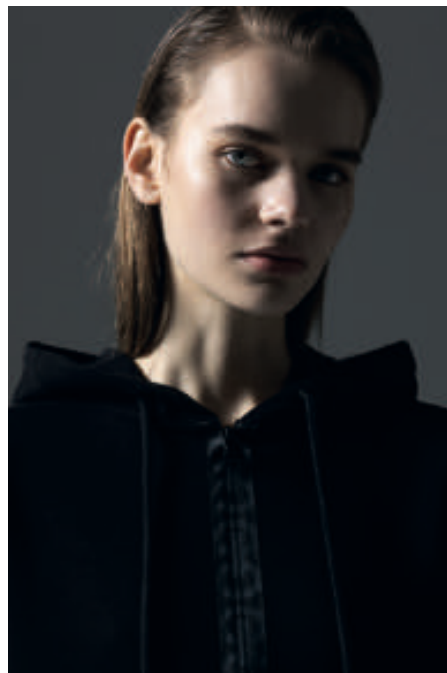

06

APPAREL

LOD-5033

mock neck dress

3D logo allover print

88 % polyester, 12 % elastane, interlock
size S, M, L

07

APPAREL