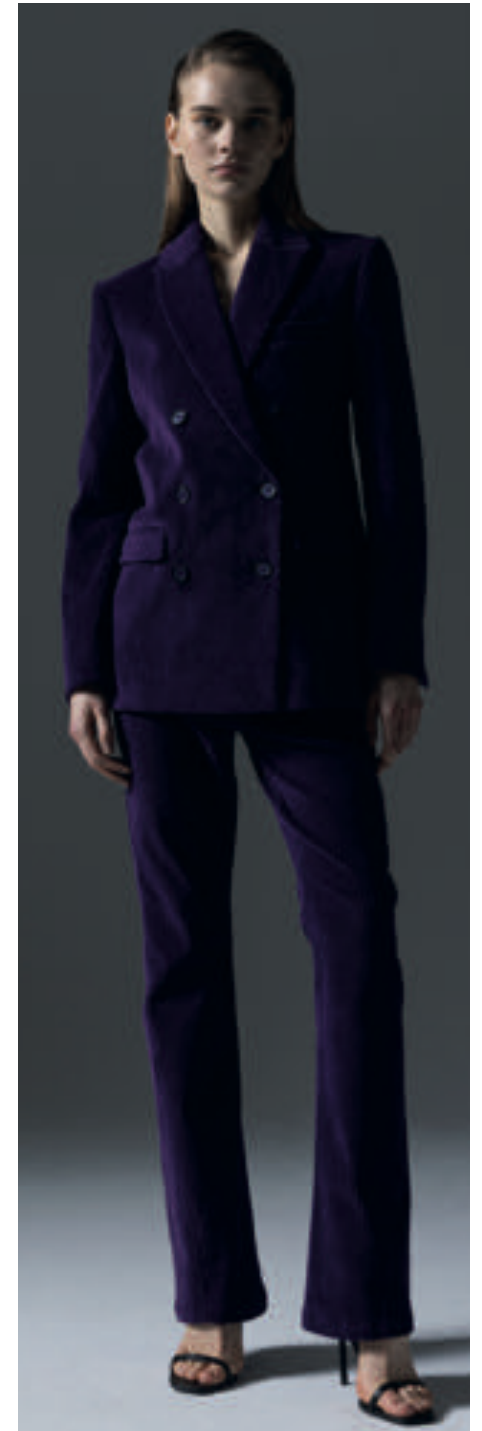

14

APPAREL

blackberry

midnight
blue

LOD-6021
corduroy blazer
double breasted in blackberry
98 % cotton, 2 % elastane
size S, M, L

blackberry

midnight
blue

LOD-4067
corduroy suit pants
twisted seams slightly flared
98 % cotton, 2 % elastane
size S, M, L