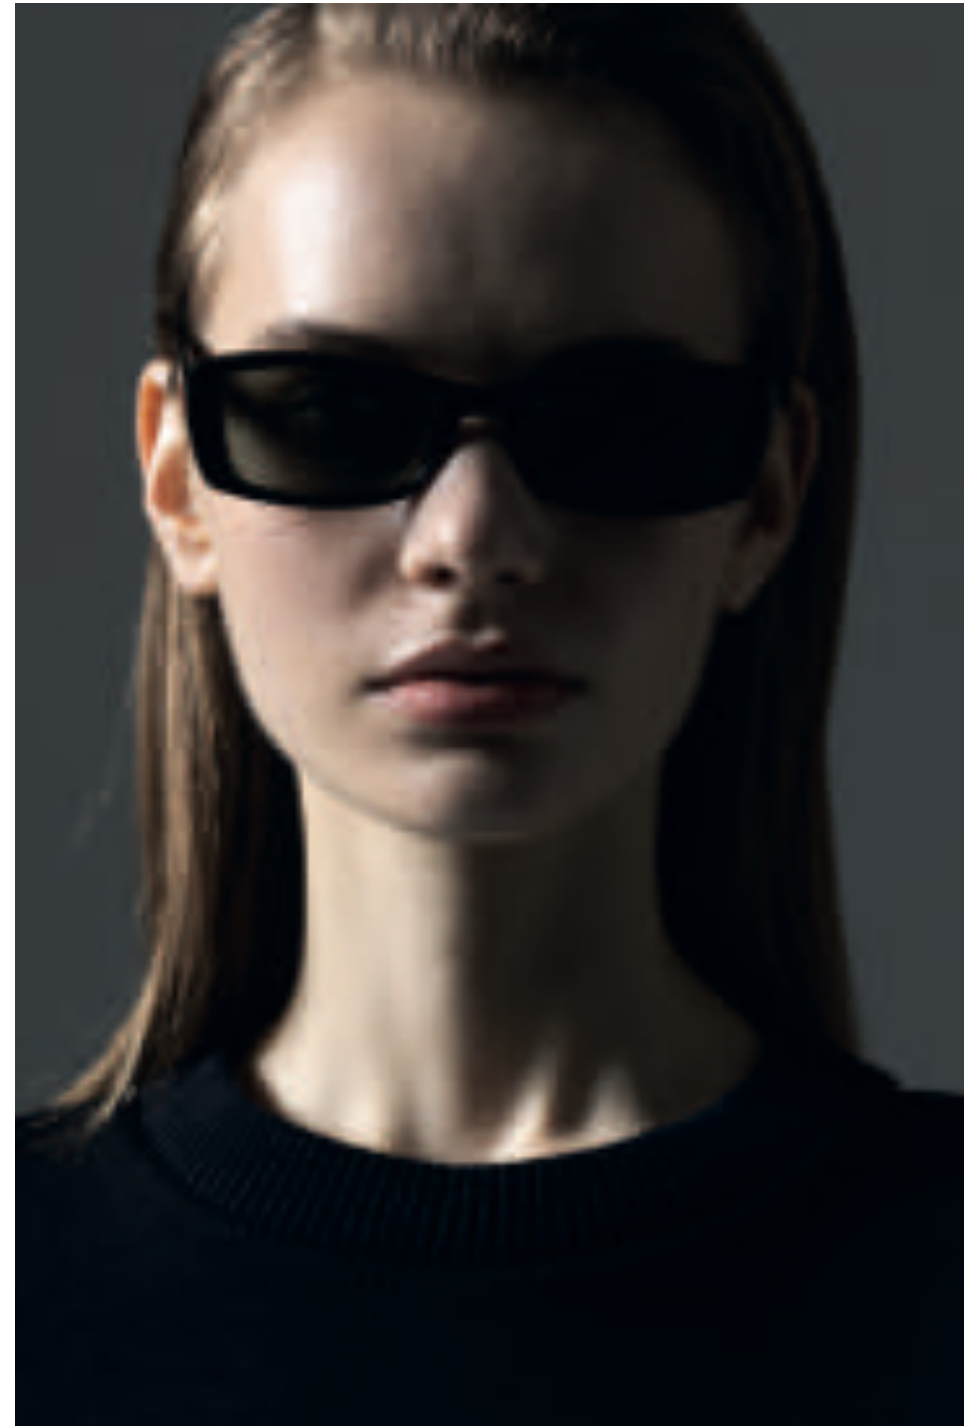

black

SP-931_black
sunglasses in black

brown

SP-932_brown
sunglasses in brown

black

SP-933_black
sunglasses in black

46

EYEWEAR