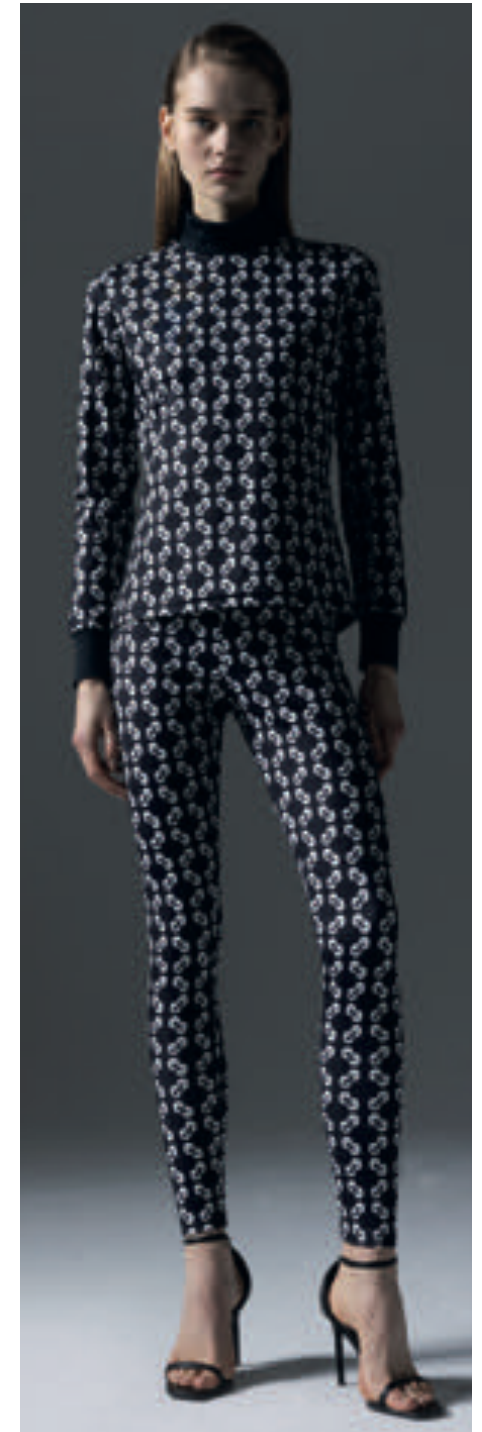

LOD-4063

running tights
3D logo allover print

88 % polyester, 12 % elastane, interlock
size S, M, L