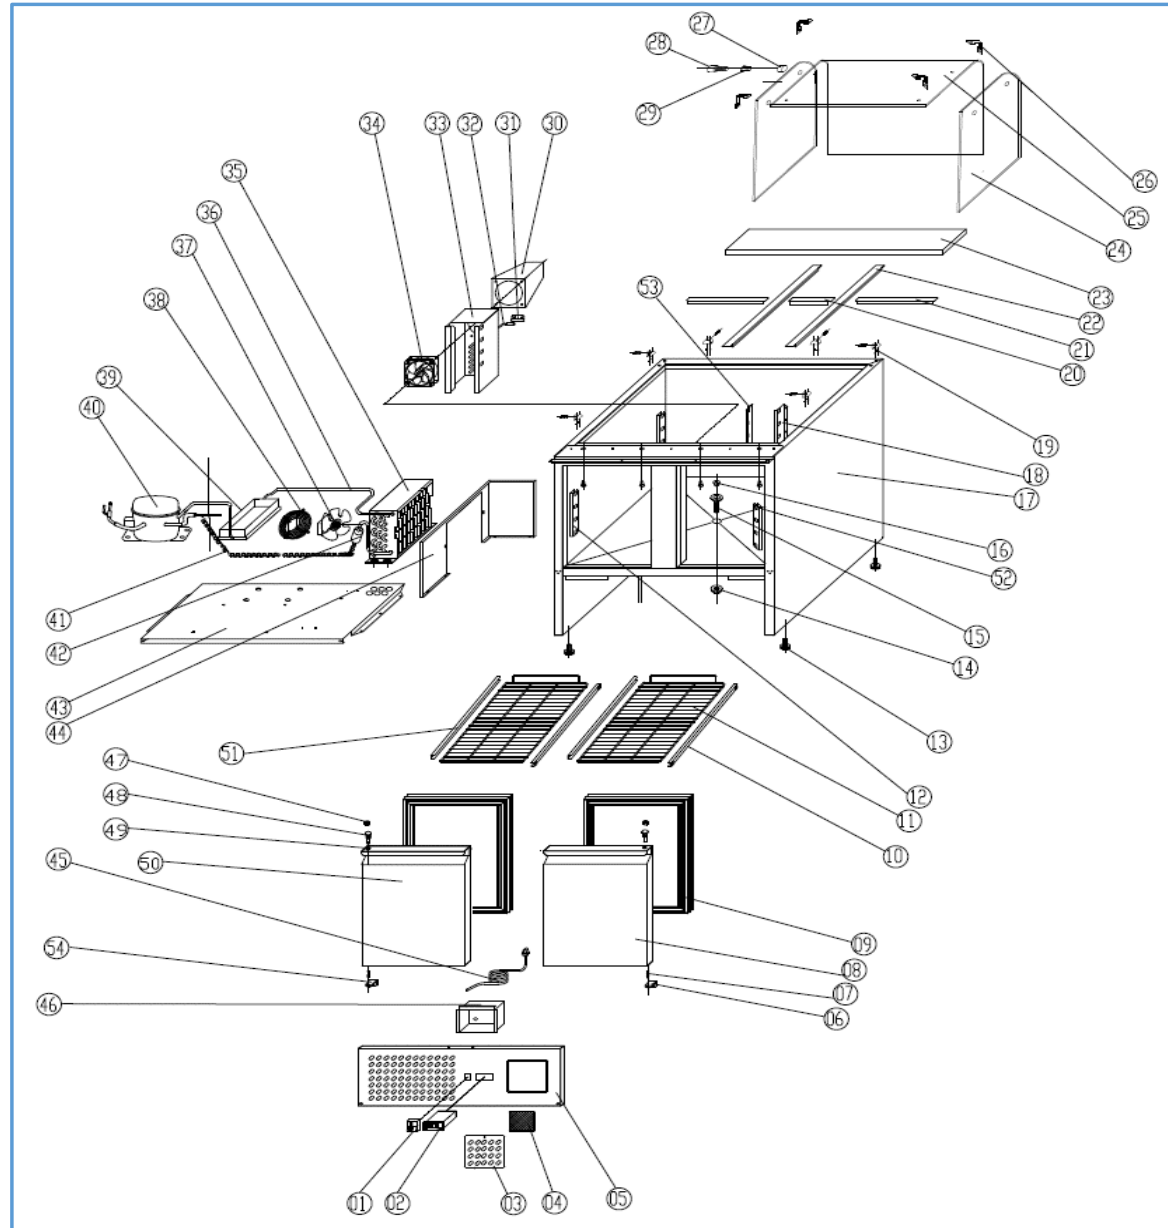

7950.0400

Onderdelen informatie

Erzatzteil information

Spare part information

Information de pièces

7950.0400

Onderdelenlijst 7950.0400

POS:	Art.No.:	Omschrijving:	Aantal:
1	9108.0244	MAIN SWITCH	1PC
2	9114.0035	THERMOSTAT	1PC
3		SCREEN FILTER SUPPORT	1PC
4		FILTER	1PC
5		FRONT PANEL	1PC
6		DOWN HINGE RIGHT	1PC
7	9338.0100	DOWN HINGE AXIS	2PCS
8		DOOR RIGHT	1PC
9	9048.0000	GASKET	2PCS
10		GUIDE RIGHT	2PCS
11		SHELF	2PCS
12		SIDE SUPPORT LEFT	2PCS
13	9338.1195	FEET	4PCS
14		DRAIN PIPE NUT	1PC
15	9338.0040	DRAIN PIPE	#####
16		DRAIN PIPE COVER	1PC
17		BODY	1PC
18		BACK MIDDLE SUPPORT RIGHT	1PC
19	9338.1618	GLASS.CLIP	6PCS
20		SHORT SUPPORT	3PC
21		MIDDLE SUPPORT	2PCS
22		LONG SUPPORT	2PCS
23		CUTTING BOARD	1PC
24		SIDE CURVED GLASS	2PCS
25		TOP CURVED GLASS	1PC
26	9338.1618	GLASS LINKED CLIP	1PC
27	9338.1618	GLASS FIXED CLIP NUT	2PCS
28	9338.1618	GLASS FIXED BOLT	4PCS
29	9338.1618	BUSHING	4PCS
30		AIRFLOW DUCT	1PC
31		SENSOR FIXED CLIP	1PC
32	9181.2050	SENSOR	1PC
33		CIRCLE FAN SUPPORT	1PC
34	9999.0136	CIRCLE FAN	1PC
35	9338.0275	CONDENSER	1PC
36		DISCHARGE TUBE	1PC
37	9999.0136	CONDENSER FAN	1PC
38		BASKET GUARD GRILLS	1PC
39	9338.1660	WATER PAN	1PC
40	9338.1662	COMPRESSOR	1PC
41	9338.1970	Capillary	1PC
42		FILTER DRIER	1PC
43		UNIT BOARD	1PC
44		CONDENSER COVER BOARD	1PC
45		PLUG	1PC
46		JUNCTION BOX	1PC
47	9338.1425	NUT	2PCS

Onderdelenlijst 7950.0400

POS:	Art.No.:	Omschrijving:	Aantal:
48	9338.1425	DOOR HINGE AXIS	2PCS
49	9338.1425	DOOR BUSHING	2PCS
50		DOOR LEFT	1PC
51		GUIDE LEFT	2PCS
52		SIDE SUPPORT RIGHT	2PCS
53		BACK MIDDLE SUPPORT LEFT	1PC
54		DOWN HINGE LEFT	1PC