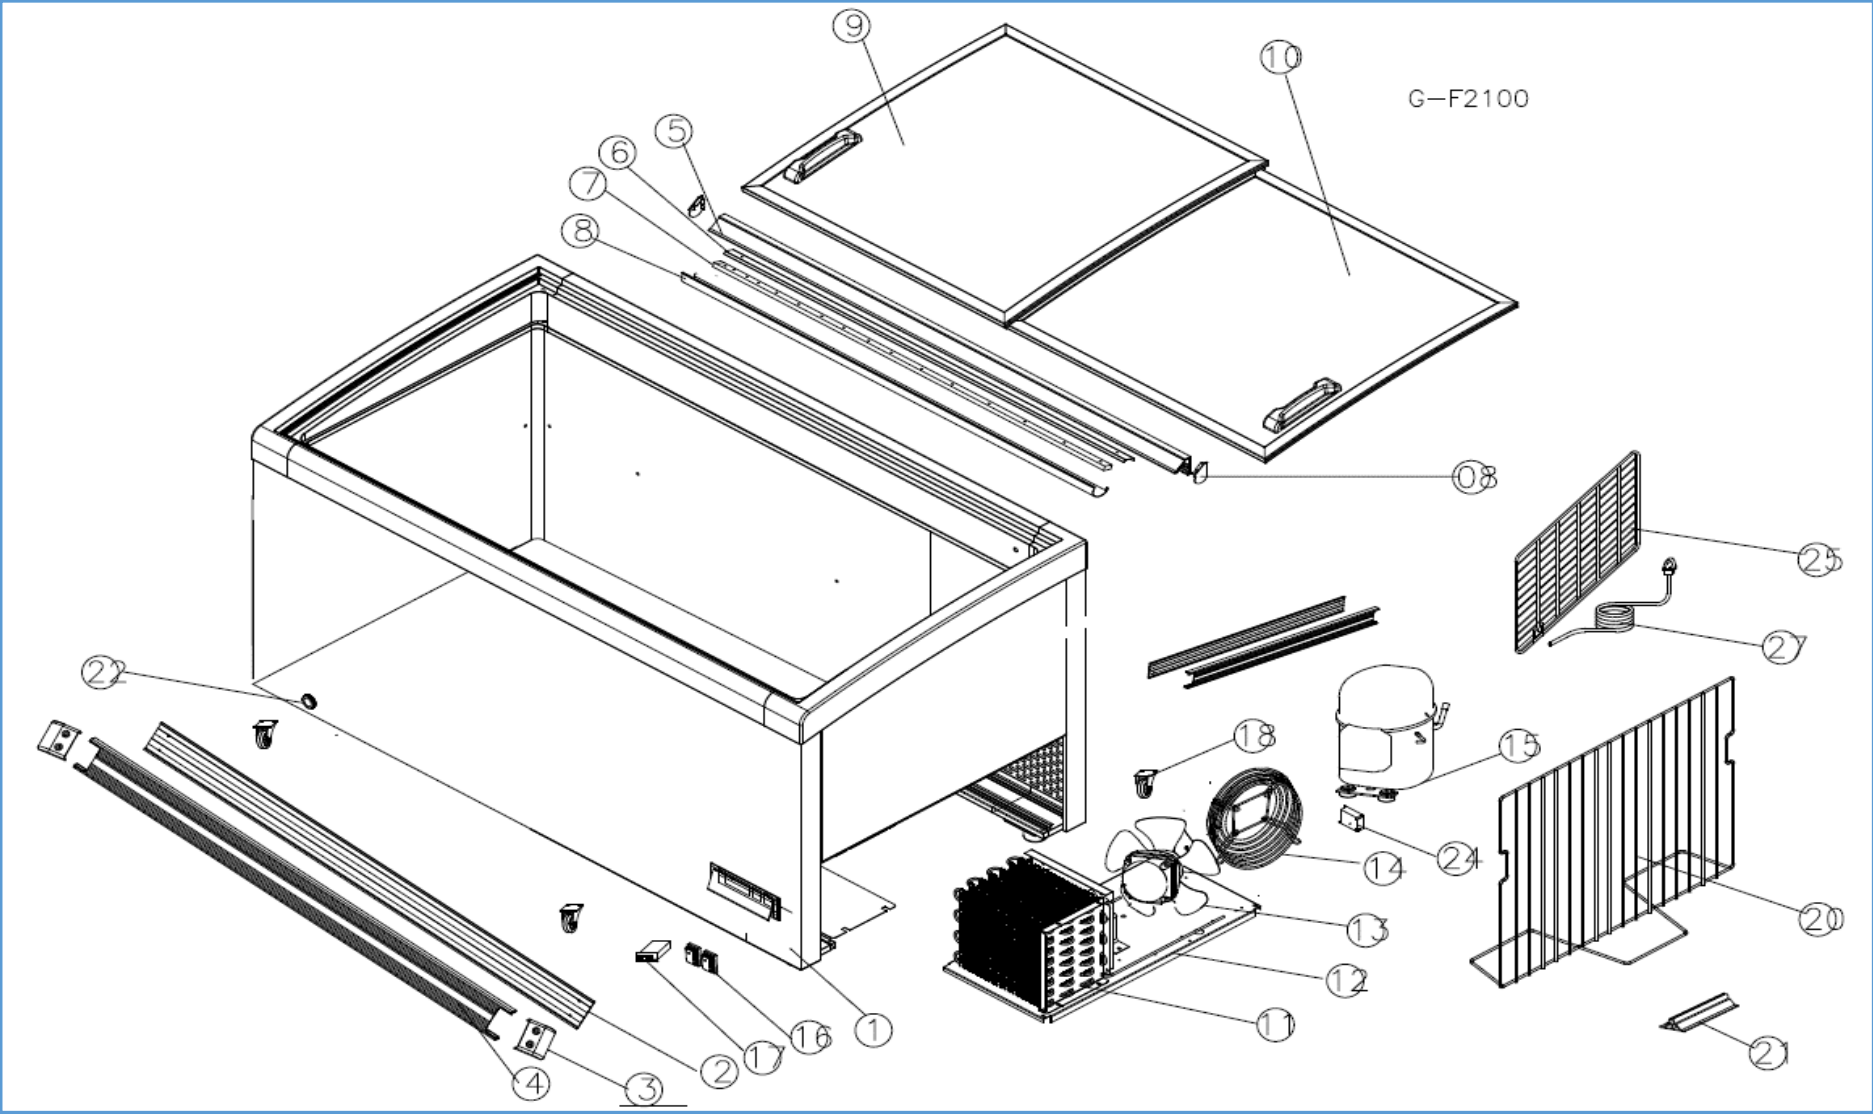

7450.1025

Onderdelen informatie

Erzatzteil information

Spare part information

Information de pièces

Onderdelenlijst 7450.1025

POS:	Art.No.:	Omschrijving:	Aantal:
1		BODY	1PC
2		FRONT BODY PROTECTOR BASE	1PC
3		SIDE PROTECTOR COVER	8PC
4		FRONT BODY PROTECTOR COVER	1PC
5		LAMP FRAME	1PC
6		LAMP FIXED BOAD	1PC
7	9338.2376	LAMP	1PC
8		LAMP COVER	1PC
9		UP GLASS DOOR	1PC
10		DOWN GLASS DOOR	1PAIR
11		CONDENSER	1PC
12		UNITE BOARD	1PC
13	9390.0132	CONDENSOR FAN	1PC
14		Basket Guard Grill	1PC
15	9390.2325	COMPRESS	1PC
16	9108.0244	MAIN SWITCH	2PCS
17	9338.3550	THERMOSTAT	1PC
18		WHEEL	2PCS
18		WHEEL	2PCS
19		GRILLING	4PCS
21		GRILLING SUPPORT	8PCS
22		DRAIN PIPE COVER	1PC
23		LAMP SIDE COVER	1PAIR
24	9338.2378	LED LAMP TRANSFORMER	1PC
25		AIR FLOW GRILLE	1PC
27		PLUG	