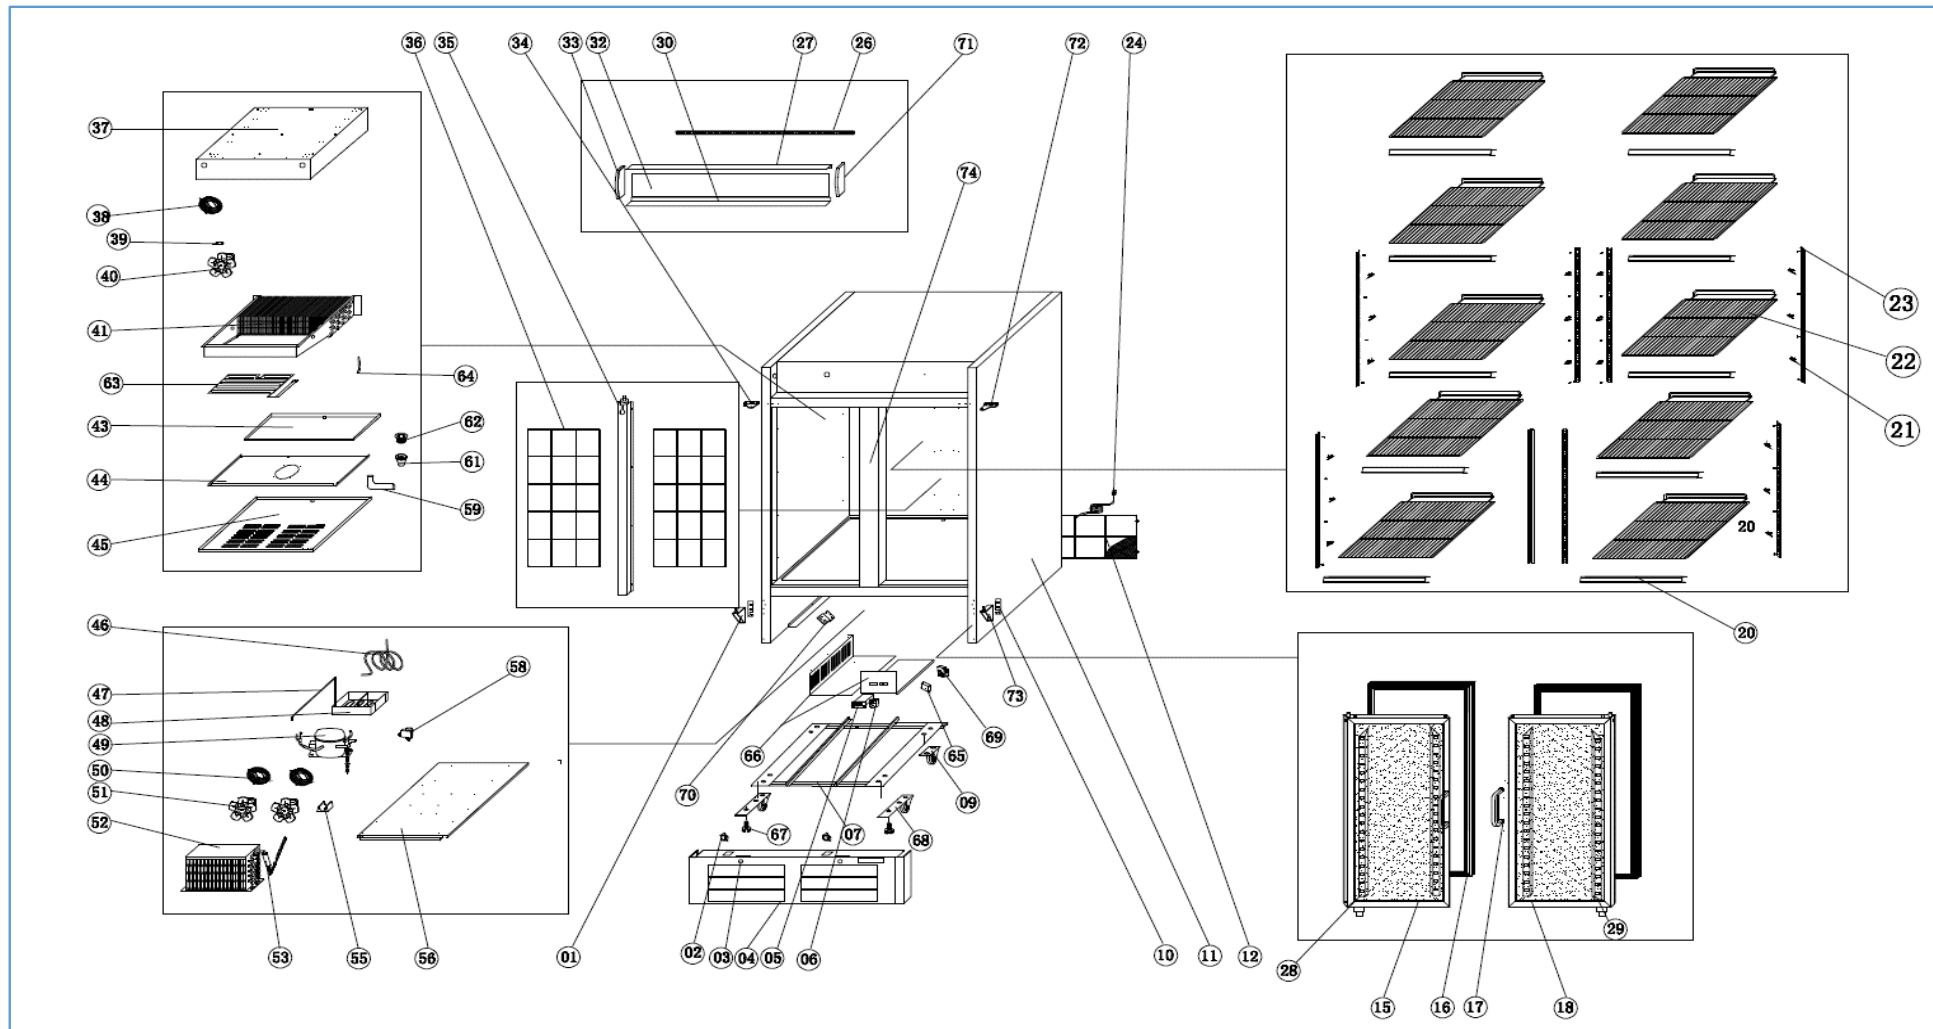

## Onderdelenlijst 7450.0157

POS:	Art.No.:	Omschrijving:	Aantal:
1		DOOR DOWN HINGE LEFT	1PC
2		DOOR SWITCH	2PCS
3		LOCK	2PCS
4		FRONT PANEL	1PC
5		THERMOSTAT	1PC
6	9108.0244	MAIN SWITCH	1PC
7		SUPPORT OF UNIT BOARD	1PC
9		BACK WHEEL	2PCS
10		WASHER OF DOWN HINGE	4PCS
11		BODY	1PC
12		UNIT ROOM COVER	1PC
15		LEFT DOOR	1PC
16	9338.1505	GASKET	2PCS
17		HANDLE	2PCS
18		RIGHT DOOR	1PC
20		SHELF ADORNING	10PCS
21	9338.0950	K SHAPE CLIP	40PCS
22		SHELF	10PCS
23		SHELF SUPPORT	8PCS
24		PLUG	1PC
26		LED LAMP	1PC
27		TOP LAMP TOP SUPPORT	1PC
28		LED STRIP	2PCS
29		LED STRIP	2PCS
30		TOP LAMP TOTTOM SUPPORT	1PC
32		LAMP COVER	1PC
33		TOP LAMP SIDE SUPPORT LEFT	1PC
34		DOOR UP HINGE LEFT	1PC
35	9338.2008	SUCTION PIPE COVER	1PC
36		BACK GRILL	2PCS
37		FIXED BOARD OF EVAPORATOR	1PC
38		BASKET GUARD GRILL	2PC
39		PROBE PADDING	1PC
40		CIRCLE FAN	1PCS
41		EVAPORATOR	1PC
43		EVAPORATOR WATER PAN	1
44		CIRCLE FAN SUPPORT	1PC
45		CIRCLE FAN COVER	1PC
46		SUCTION PIPE	1PC
47		EVAPORATE PIPE	1PC
48		WATER BOX	1PC
49	9338.2006	COMPRESSOR	1PC
50		BASKETC GUARD GRILLS	2PCS
51		CONDENSER FAN	2PCS
52		CONDENSER	1PC
53		FILTER DRIER	1PC
55		DRIER SUPPORT	1PC

## Onderdelenlijst 7450.0157

POS:	Art.No.:	Omschrijving:	Aantal:
56		UNIT BOARD	1PC
58		SOLENOID VALVE	1PC
59		WATER PIPE	1PC
61	9338.2100	OUT SIDE THREADED WATER PIPE	1PC
62	9338.2100	INSIDE THREADED WATER PIPE	1PC
63		WATER PAN HEATER	1PC
64		WATER PIPE HEATER	1PC
65	9338.1812	TRANSFORMER FOR LED LAMP	1PC
66		ELECTRONIC DEVICES PROTECTIVE CASE	1SET
67		FEET	2PCS
68		FRONT WHEEL	2PCS
69		CONTACTOR	1PC
70		FRONT PANEL SUPPORT	1PCS
71		TOP LAMP SIDE SUPPORT RIGHT	1PC
72	9338.1506	DOOR UP HINGE RIGHT	1PC
73		DOOR DOWN HINGE RIGHT	1PC
74		MIDDLE BRIDGE	1PC