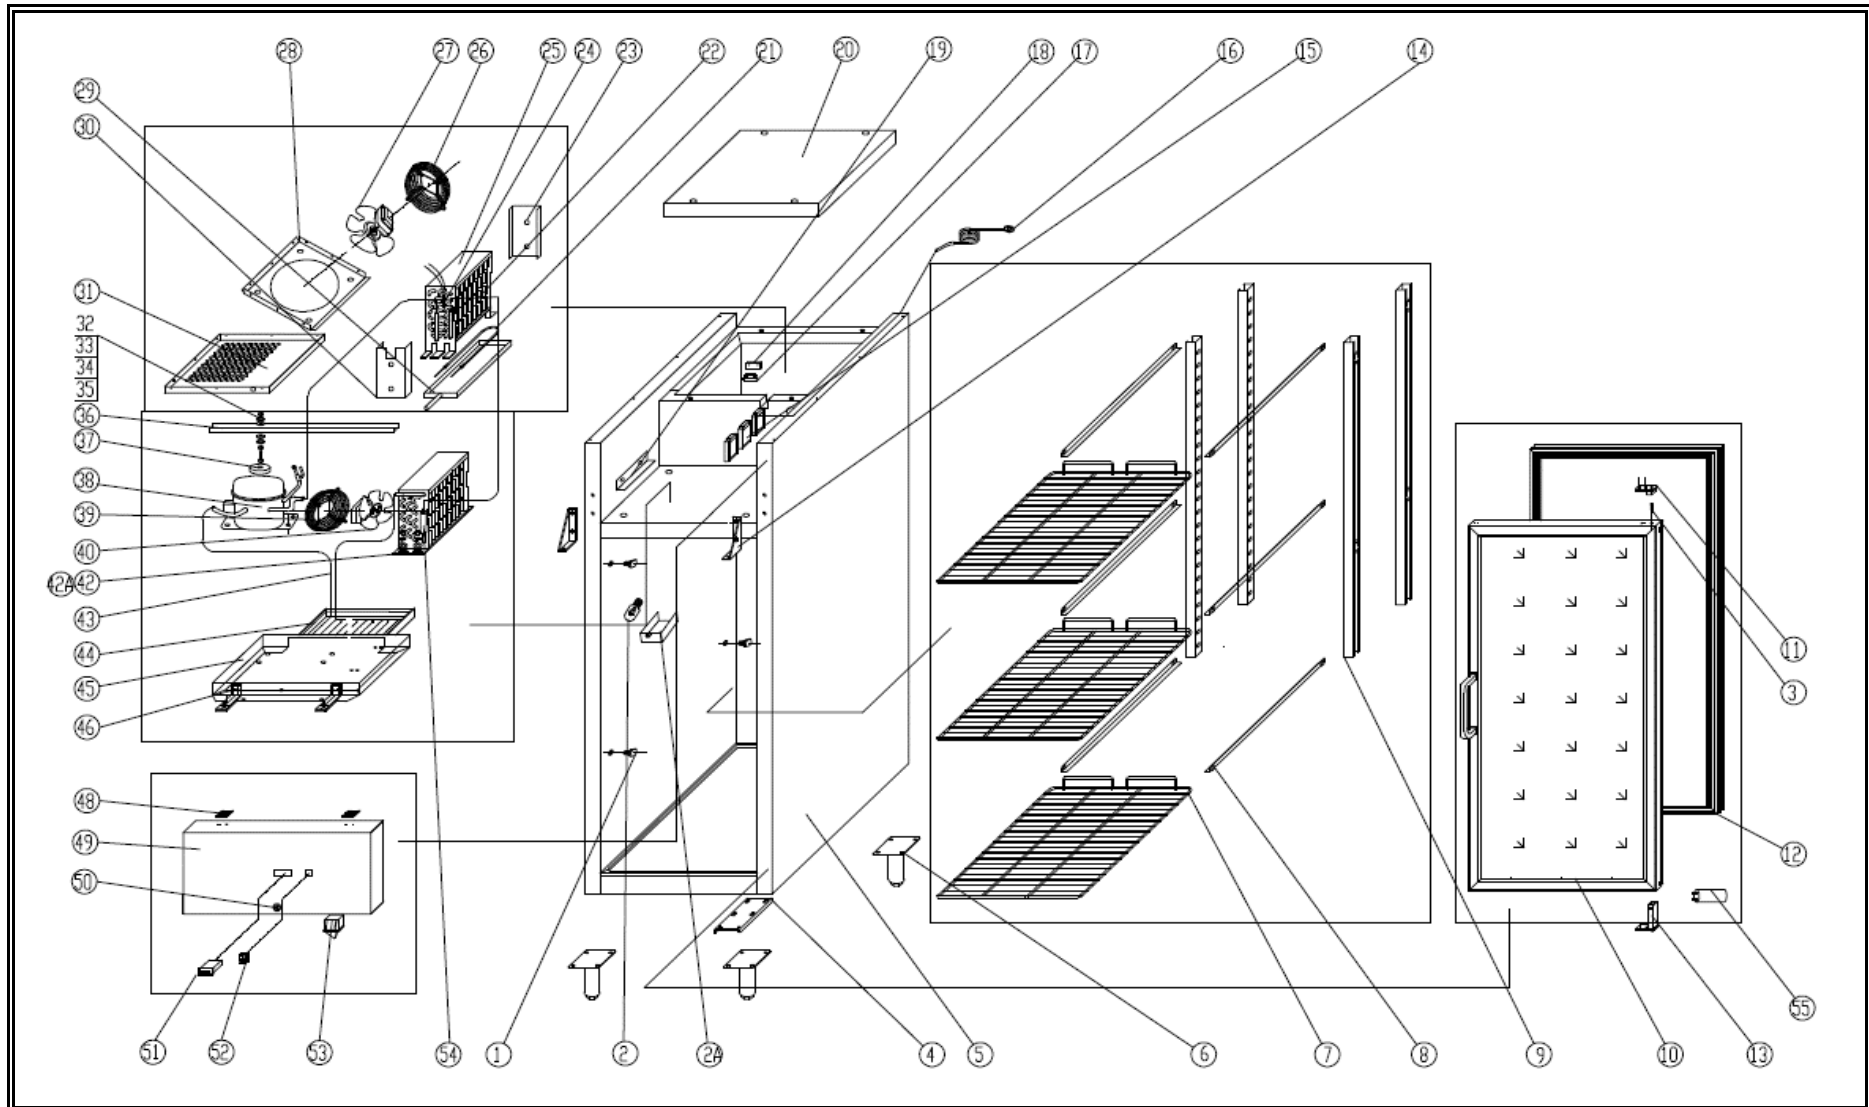

7450.0150

Onderdelen informatie
Erzatzteil information
Spare part information
Information de pièces

POS:	Art.No.:	Omschrijving:	Aantal:
1		SUPPORT LOCATED NUT	
2	9338.2450	LAMP	
02A		LAMP COVER	
3	9338.0100	DOWN HINGE AXIS	
4	9338.0225	DOWN HINGE	
5		BODY	
6	4627.052	FEET	
7	4627.025	SHELF	
8	4751.015	GUIDE/RIGHT/LEFT	
9		SUPPORT	
10		DOOR	
11	9338.0235	DOWN HINGE AXIS JACKET	
12	9338.1563	GASKET	
13	9635.0150	DOOR SPRING	
14	9338.0220	UP HINGE RIGHT/LEFT	
15	9338.2206	JUNCTION BOX	
16	9338.2208	PLUG	
17		SENSOR FIXED CLIP	
18	9338.1502	PROBE PADDING	
19	9338.4000	FIXING STRIP	
20		TOP	
21	9338.0245	DEFFROST HEATING ELEMENT	
22	9338.0305	EVAPORATOR	
23		EVAPORATOR BACK GUIDE	
24	9338.1460	PROTECTOR FOR HEATING ELEMENT	
25		EVAPORATOR COVER	
26		WALL RING	
27	9390.0130	EVAPORATOR FAN	
28		FAN SUPPORT	
29		EVAPORATOR WATER PAN	
30		EVAPORATOR FRONT GUIDE	
31		AIRFLOW DUCT BOARD	
32		BOLT	
33		WASHER	
34		SPRING WASHER	
35		NUT	
36		COMPRESSOR SAFETY BAND	
37		SAFETY PADDING RUBBER	
38	9338.0320	COMPRESSOR	
39		BASKET GUARD GRILLES	
40	9390.0130	CONDENSER FAN	
42	9338.1030	CONDENSER	
42A		FILTER	

POS:	Art.No.:	Omschrijving:	Aantal:
43		DISCHARGE TUBE	
44		CONDENSATE EVAPORATOR PAN	
45		UNIT BOARD	
46		FRONT PANEL FIXED CLIP	
48		HINGE	
49		FRONT PANEL	
50	9338.0300	LOCK	
51		THERMOSTAT (WITH 2 PROBES)	
52	9108.0244	MAIN SWITCH	
53	9338.0170	DOOR SWITCH	
54	9338.1980	FILTER DRIER	
55		CAPACITANCE FOR DOOR	