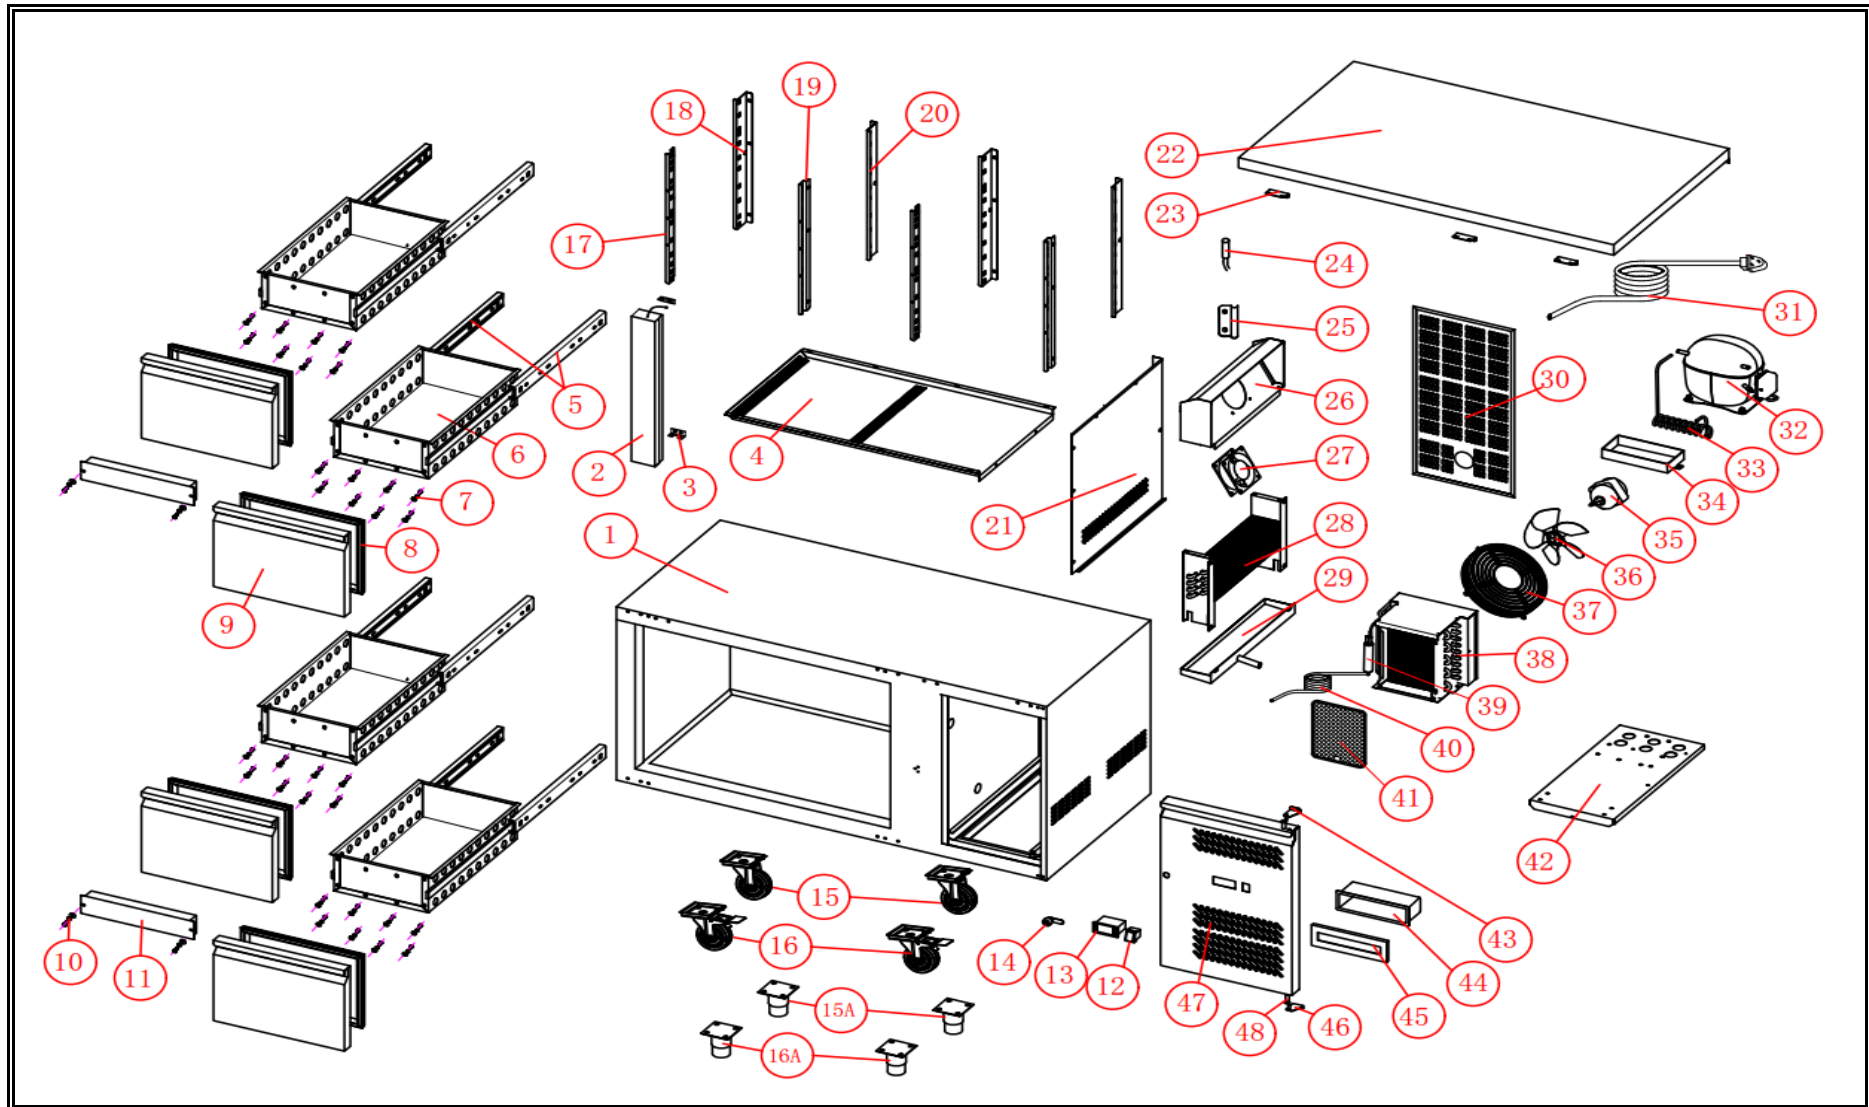

**7950.0225**

**R290**

Onderdelen informatie  
Erzatzteil information  
Spare part information  
Information de pièces

POS:	Art.No.:	Omschrijving:	Aantal:
1		cabinet	1
2		middle beam	1
3		middle beam connect	2
4		air guide board	1
5		drawer guide	4
6		GN1/2 drawer	4
7		screw(M5*12)	32
8	CS9338.3360	drawer door gasket	4
9	CS9338.3770	drawer door	4
10		screw(M4*12)	4
11	CS9338.3685	drawer beam	2
12	CS9344.0105	power switch	1
13	CS9338.3545	controller	1
14	CS9338.3115	door lock	1
15	CS9338.3095	wheel	2
16	CS9338.3325	feet(optional)	2
17	CS9338.3090	wheel(with lock)	2
18	CS9338.3325	feet(optional)	2
19	CS9338.3817	beam hang strip(left)	2
20	CS9338.3815	rear hang strip(left)	2
21	CS9338.3818	beam hang strip(right)	2
22	CS9338.3816	rear hang strip(right)	2
23		fan cover	1
24		counter top	1
25		top fixing plate	3
26	CS9338.3515	probe	1
27		probe cover	1
28		eva. Fan cover	1
29	CS9338.3540	eva. Fan	1
30	CS9338.3475	evaporator	1
31	CS9338.3220	evaporator drain pan	1
32		back cover	1
33	CS9338.3530	power cord	1
34	CS9338.3425	compressor	1
35	CS9338.3960	high pressure pipe	1
36	CS9338.3225	outer drain pan	1
37	CS9338.3615	cond. Fan motor	1
38	CS9338.3215	cond. Fan blade	1
39	CS9338.3585	cond.fan cover	1
40	CS9338.3450	condenser	1
41	CS9338.3460	dryer filter	1
42	CS9338.3190	capillary	1
43	CS9338.3260	dryer filter	1

POS:	Art.No.:	Omschrijving:	Aantal:
44		cooling unit board	1
45	CS9338.3925	control panel upper hinge	1
46	CS9338.3930	plastic water-proof box	1
47	CS9338.3935	plastic water-proof box cover	1
48	CS9338.3940	control paner bottom hinge	1
49	CS9338.3070	panel	1
50	CS9338.3275	door axis sleeve	2