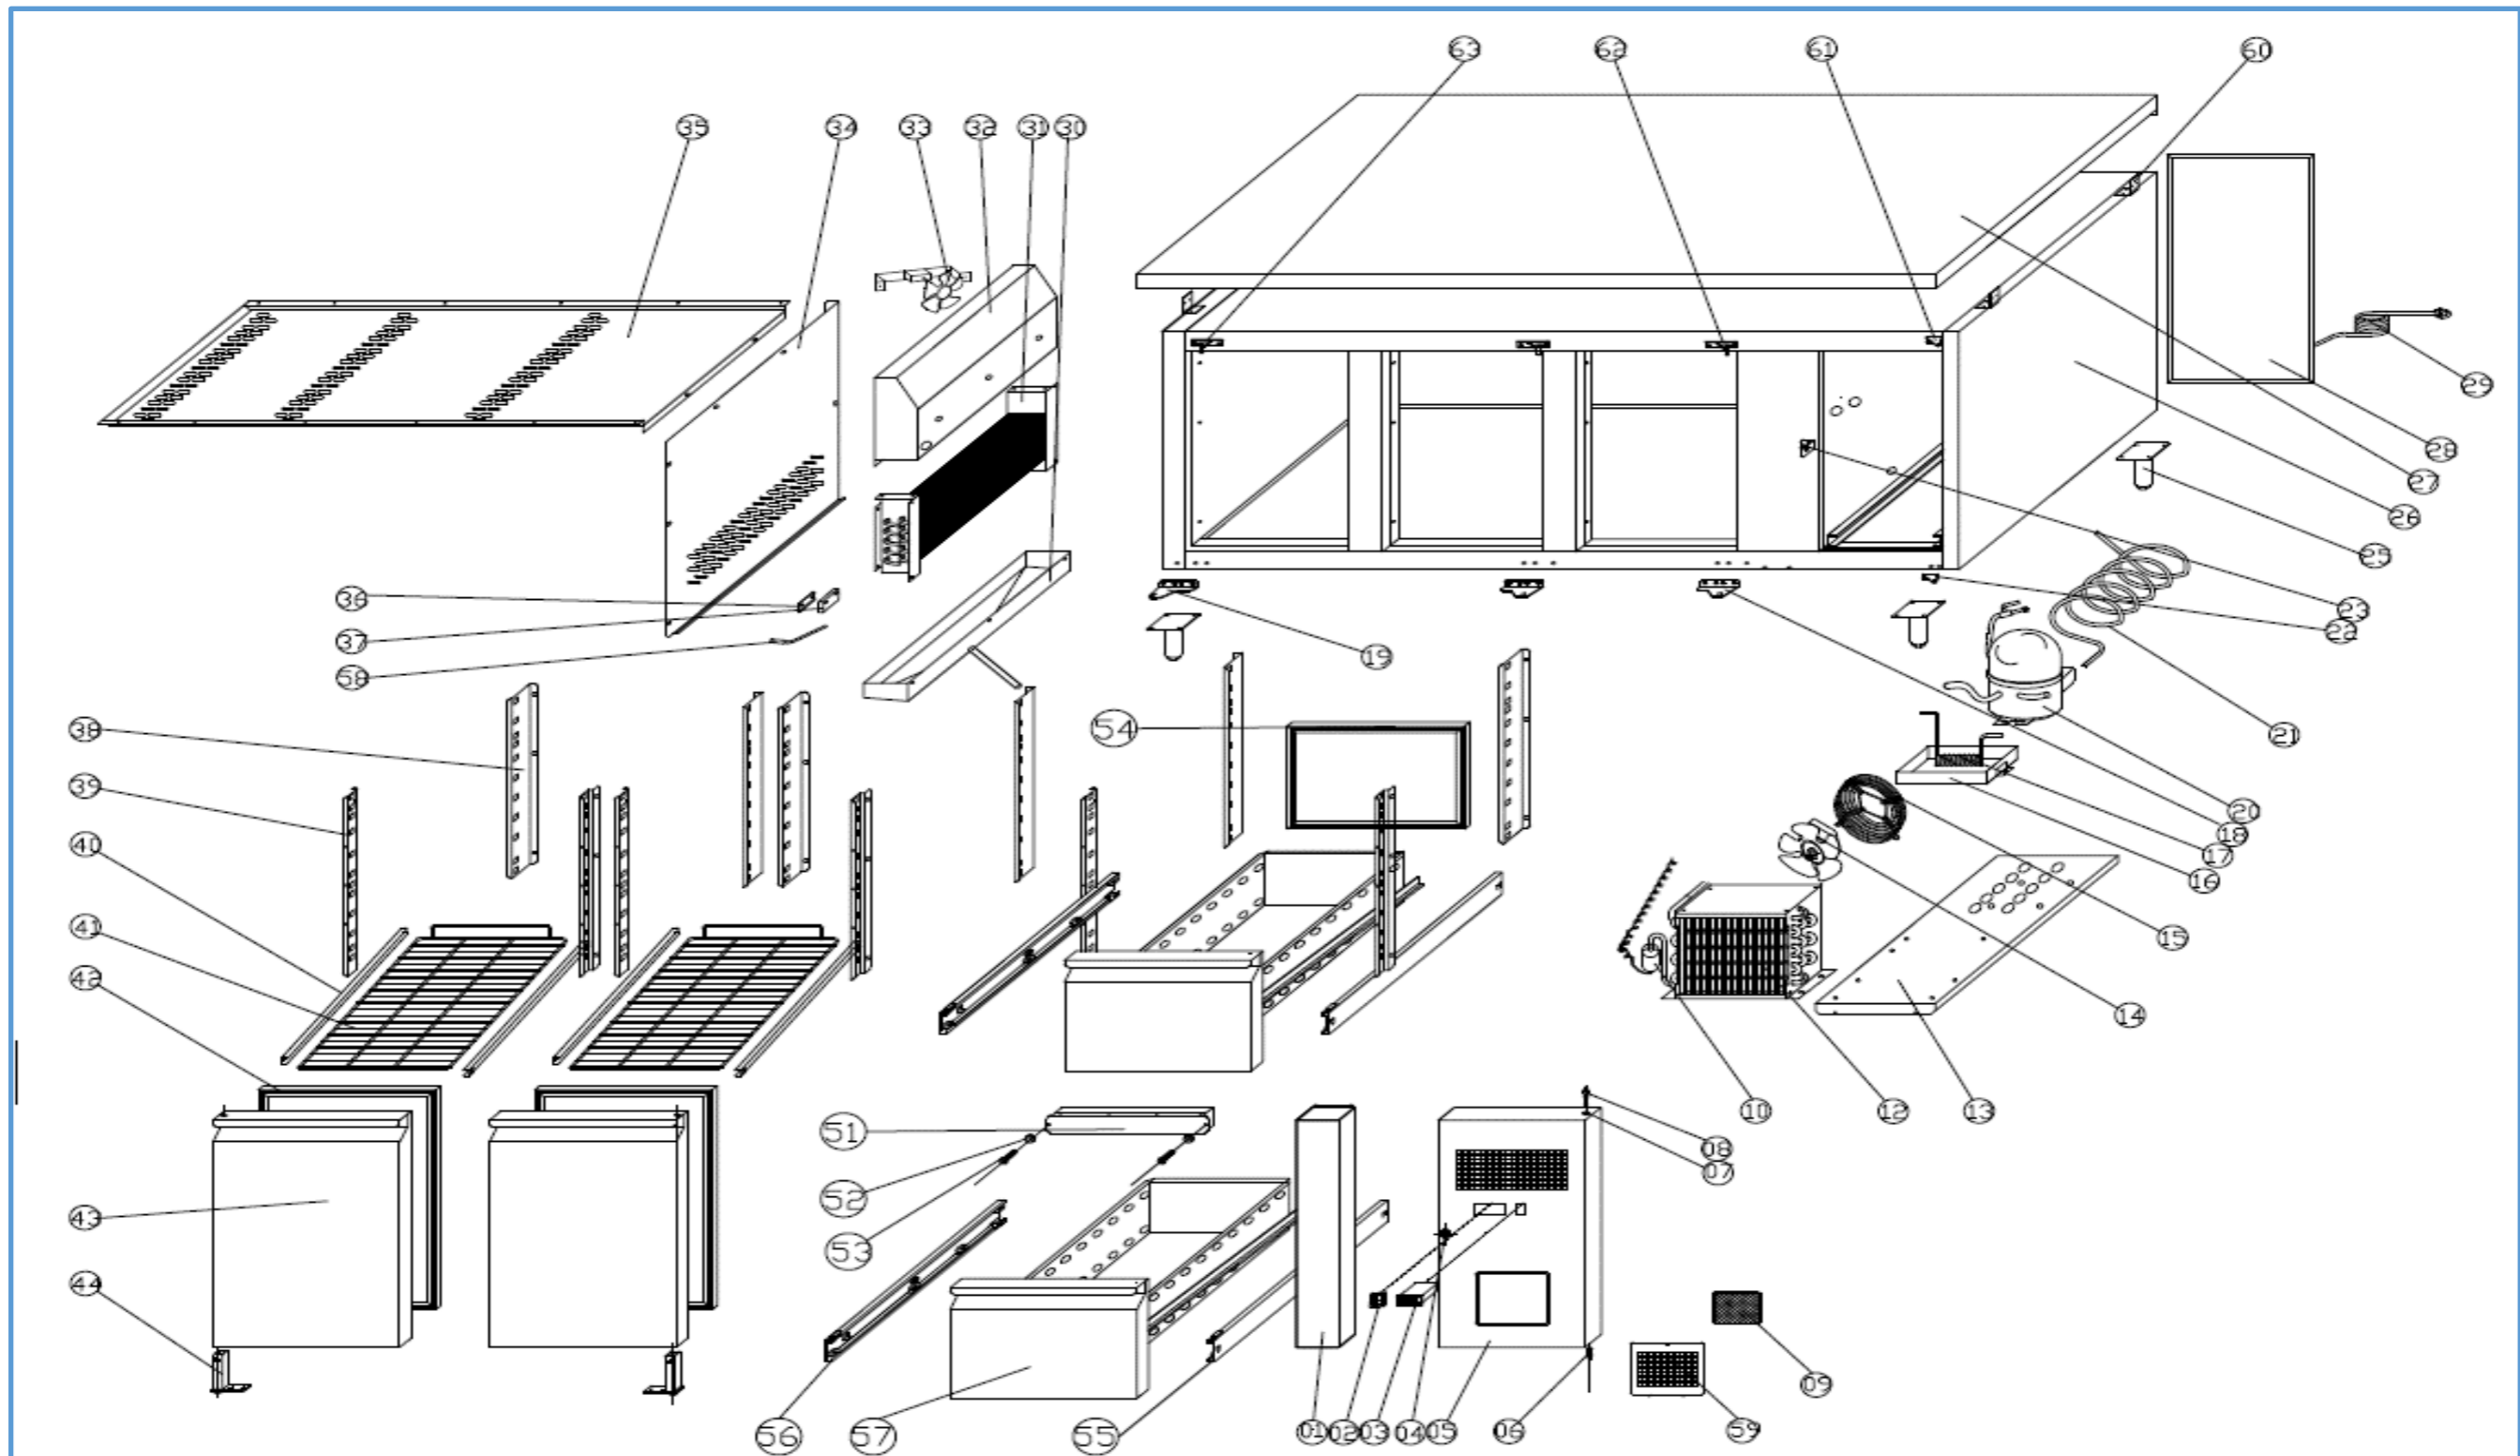

7950.0215

Onderdelen informatie

Erzatzteil information

Spare part information

Information de pièces

Onderdelenlijst 7950.0215

POS:	Art.No.:	Omschrijving:	Aantal:
1		FIXED FRONT PANEL	1PC
2	9108.0244	MAIN SWITCH	
3	9390.1905	THERMOSTAT	1PC
4	9338.0300	LOCK	1PC
5	9338.0025	FRONT PANEL	1PC
6	9338.0670	HINGE AXIS	2PCS
7	9338.0295	BUSHING	2PCS
8	9338.0105	NUT	2PCS
9	9338.0650	FILTER	1PC
10		FILTER DRIER	1PC
12	9338.0780	CONDENSER	1PC
13		UNIT BOARD	1PC
14	9999.0136	CONDENSER FAN	1PC
15		BASKETC GUARD GRILLS	1PC
16	9338.2176	WATER BOX	1PC
17		EVAPORATE PIPE	1PC
18		DOOR HINGE/RIGHT	2PCS
19	9338.1300	DOOR DOWN HINGE LEFT	1PC
20	9338.0080	COMPRESSOR	1PC
21		SUCTION PIPE	1PC
22		FRONT PANEL HINGE	1PC
23		LOCK HOOK	1 PCS
25	4627.052	FEET	4PCS
26		BODY	1PC
27		TOP	1PC
28		UNIT ROOM COVER	1PC
29	9338.2208	PLUG	1PC
30	9338.0256	EVAPORATOR WATER PAN	1PC
31	9338.0255	EVAPORATOR	1PC
32		FAN SUPPORT	1PC
33	9338.0130	CIRCUIT FAN	2PCS
34		EVAPORATOR COVER	1PC
35		AIR FLOW CONDUCT BOARD	1PC
36		PROBE PADDING	1PC
37	9338.1502	SENSOR FIXED CLIP	1PC
38		BACK SUPPORT LEFT	3PCS
38		BACK SUPPORT RIGHT	3PCS
39		FRONT SUPPORT LEFT	3PCS
39		FRONT SUPPORT RIGHT	3PCS
40		GUIDE LEFT	3PCS
40		GUIDE RIGHT	3PC
41	4627.005	SHELF	3PCS
42	9338.0095	GASKET	3PCS
43		DOOR	3PCS
44	9635.0150	DOOR SPRING HINGE	3PCS
51	9338.0380	BRIDGE	1PC
52		SCREW	2PCS

Onderdelenlijst 7950.0215

POS:	Art.No.:	Omschrijving:	Aantal:
53		WASHER	2PCS
54	9338.0775	GASKET	2PCS
55	9338.1025	GUIDE(RIGHT)	2PCS
56	9338.1026	GUIDE(LEFT)	2PCS
57	9338.1370	DRAWER	2PCS
58	9181.2050	SENSOR	2PCS
59		AIR FLOW WINDOW	1PC
60		TOP FIXED BOARD	4PCS
61		FRONT PANEL UP HINGE	1PC
62		DOOR UP HINGE RIGHT	2PCS
63		DOOR UP HINGE LEFT	1PC