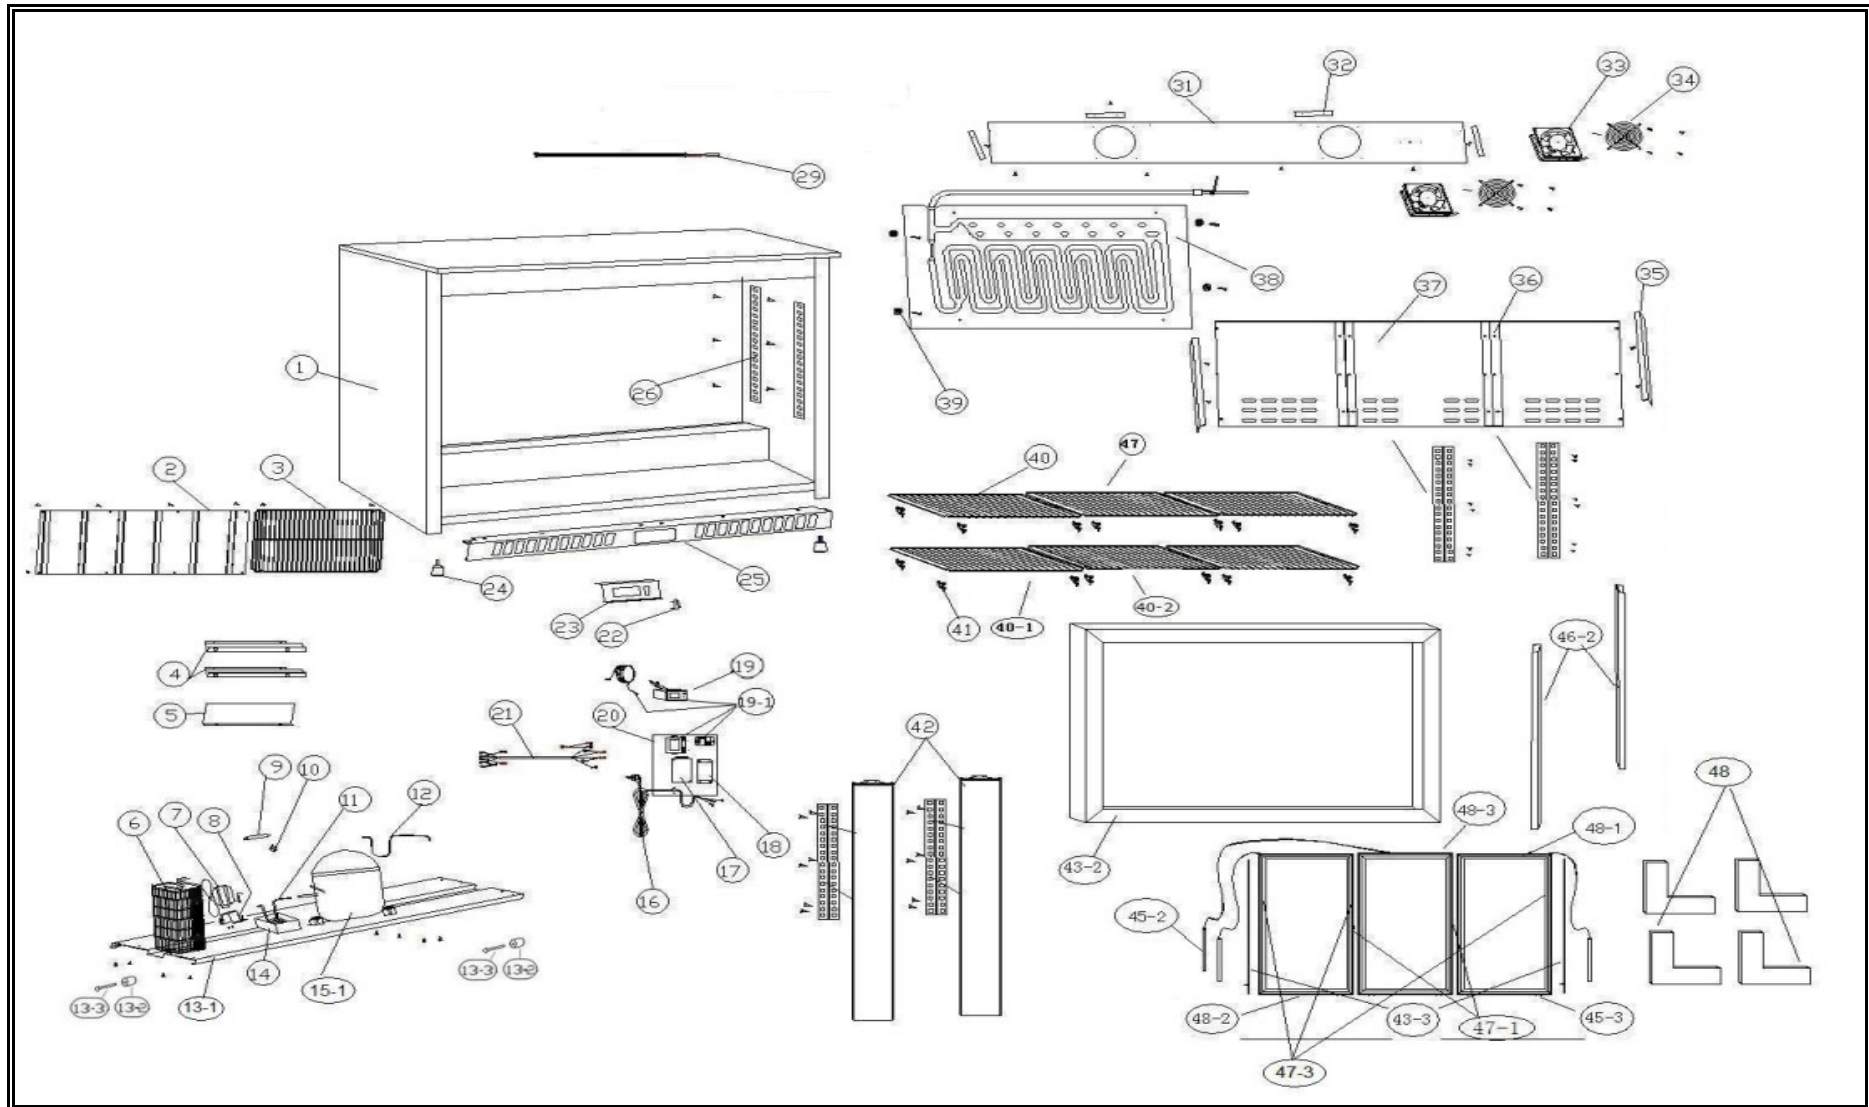

**7527.0050**

**XXX**

Onderdelen informatie  
Erzatzteil information  
Spare part information  
Information de pièces

POS:	Art.No.:	Omschrijving:	Aantal:
01	7527.0050.01	Body	
02	7527.0050.02	Rear Panel – Compressor Housing	
03	7527.0050.03	Rear Grill – Compressor Housing	
04	7527.0050.04	Front Panel Support Bracket	
05	7527.0050.05	Panel	
06	7527.0050.06	Condenser	
07	7527.0050.07	Condenser Fan Motor	
08	7527.0050.08	Fan Mounting	
09	7527.0050.09	Filter Drier	
10	7527.0050.10	Filter Drier Clip	
11	7527.0050.11	Evaporating Tube	
12	7527.0050.12	Pipe	
13	7527.0050.13	Compressor Mounting Plate	
13-1	7527.0050.13-1	Compressor Mounting Plate	
13-2	7527.0050.13-2	Wheel	
13-3	7527.0050.13-3	Wheel Axle	
14	7527.0050.14	Drip Tray	
15	7527.0050.15	Compressor (R134a)	
15-1	7527.0050.15-1	Compressor (R600a)	
16	7527.0050.16	Power Lead & Plug	
17	7527.0050.17	Junction Box	
18	7527.0050.18	LED Ballast	
19	7527.0050.19	Digital Controller	
19-1	7527.0050.19-1	Complete Controller Set	
20	7527.0050.20	Mounting Plate	
21	7527.0050.21	Wiring Loom	
22	7527.0050.22	Light Switch	
23	7527.0050.23	Controller Mounting Plate	
24	7527.0050.24	Adjusting Foot	
25	7527.0050.25	Front Panel	
26	7527.0050.26	Shelf Rail	
29	7527.0050.29	LED Light	
31	7527.0050.31	Fan Support	
32	7527.0050.32	Bracket	
33	7527.0050.33	Evaporator Fan	
34	7527.0050.34	Fan Grill	
35	7527.0050.35	Evaporator Panel Support Bracket	
36	7527.0050.36	Evaporator Panel Support	
37	7527.0050.37	Rear Panel	
38	7527.0050.38	Evaporator	
39	7527.0050.39	Fixings	
40	7527.0050.40	Shelf	
40-1	7527.0050.40-1	Wine Shelf right/ left	