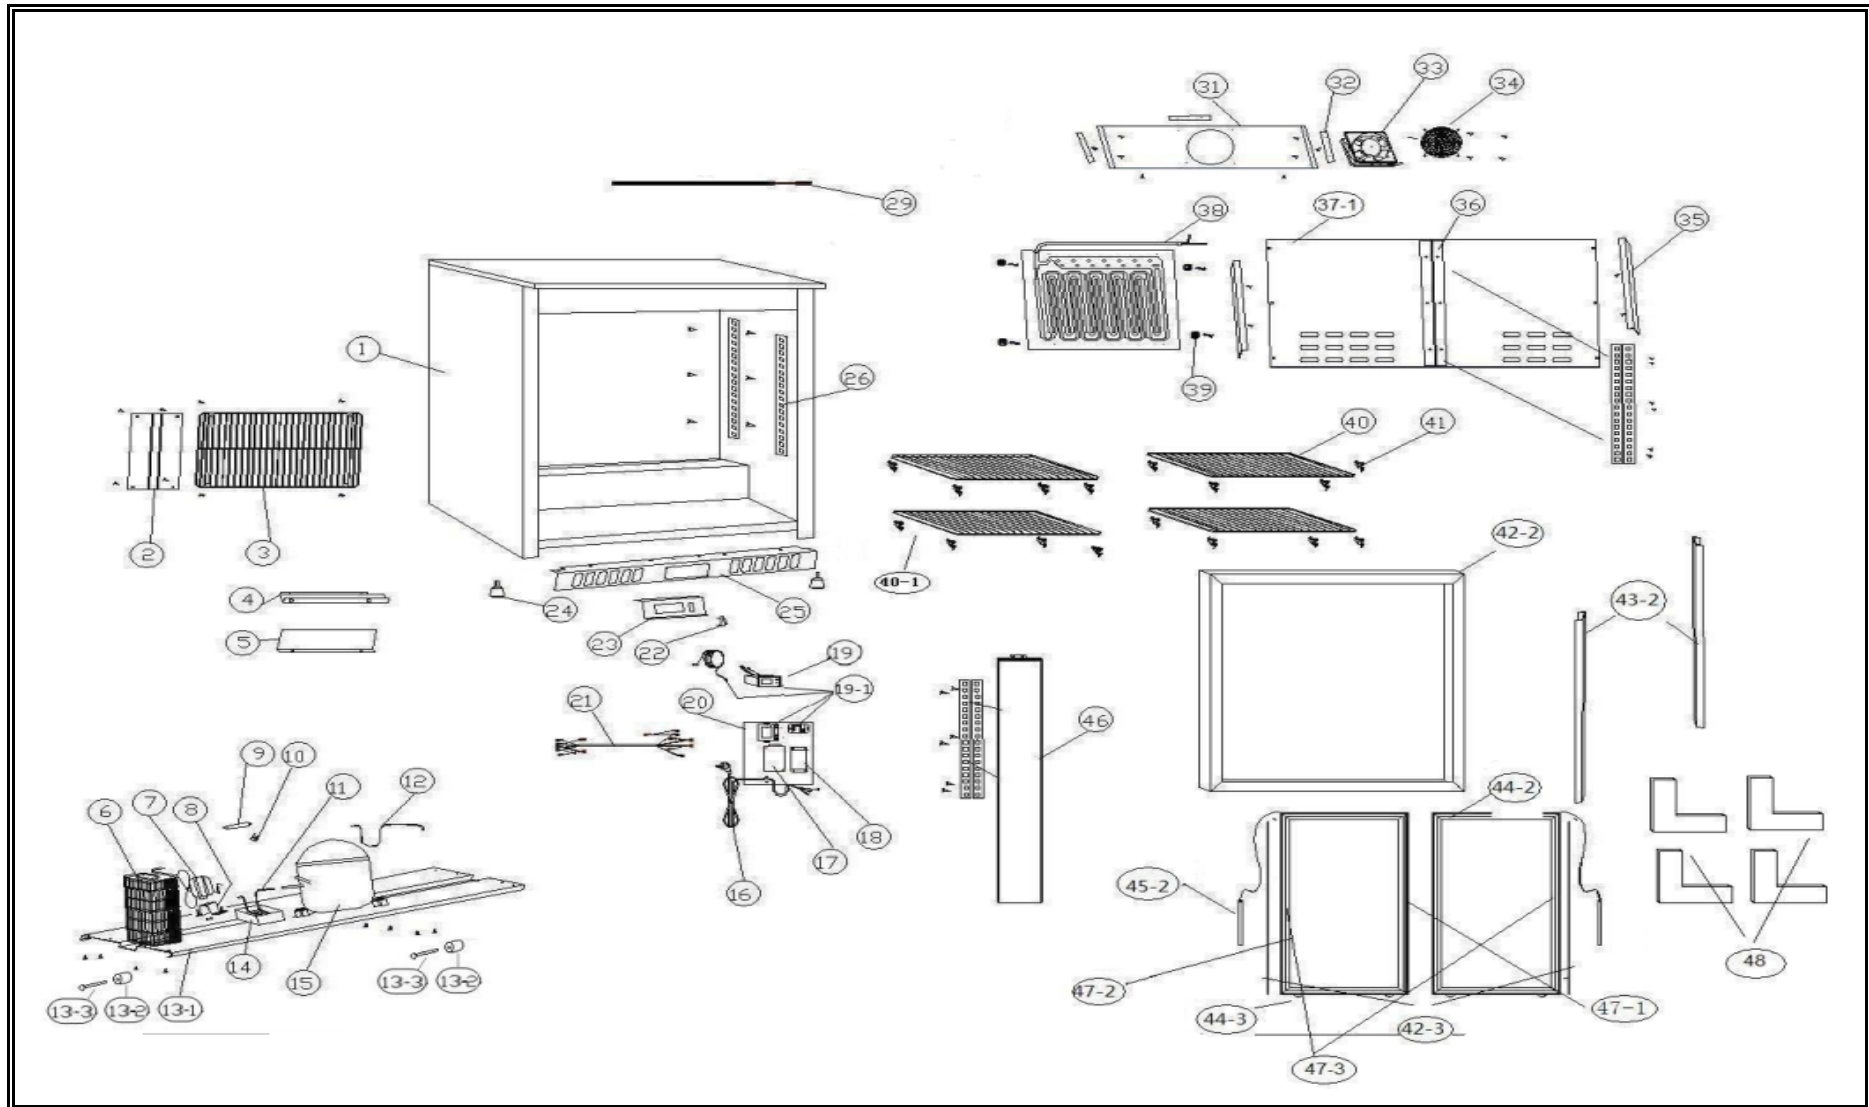

7527.0045

XXX

Onderdelen informatie
Erzatzteil information
Spare part information
Information de pièces

POS:	Art.No.:	Omschrijving:	Aantal:
01	7527.0045.01	Machine Body	
02	7527.0045.02	Rear Panel – Compressor Housing	
03	7527.0045.03	Rear Grill – Compressor Housing	
04	7527.0045.04	Front Panel Bracket	
05	7527.0045.05	Plate	
06	7527.0045.06	Condenser	
07	7527.0045.07	Condenser Fan Motor	
08	7527.0045.08	Fan Mounting Plate	
09	7527.0045.09	Filter Drier	
10	7527.0045.10	Filter Drier Clip	
11	7527.0045.11	Evaporating Tube	
12	7527.0045.12	Pipe	
13	7527.0045.13	Compressor Mounting Plate	
13-1	7527.0045.13-1	Compressor Mounting Plate	
13-2	7527.0045.13-2	Wheel	
13-3	7527.0045.13-3	Wheel Axle	
14	7527.0045.14	Drip Tray	
15	7527.0045.15	Compressor (R600a)	
16	7527.0045.16	Power Cable	
17	7527.0045.17	Junction box	
18	7527.0045.18	LED Power Supply	
19	7527.0045.19	Digital Controller	
19-1	7527.0045.19-1	Complete Controller set	
20	7527.0045.20	Mounting Plate	
21	7527.0045.21	Wiring Loom	
22	7527.0045.22	Light Switch	
23	7527.0045.23	Controller Mounting Plate	
24	7527.0045.24	Adjusting Foot	
25	7527.0045.25	Front Panel	
26	7527.0045.26	Shelf Rail	
29	7527.0045.29	LED Light	
31	7527.0045.31	Fan Support	
32	7527.0045.32	Bracket	
33	7527.0045.33	Evaporator Fan	
34	7527.0045.34	Fan Grill	
35	7527.0045.35	Evaporator Panel Support Bracket	
36	7527.0045.36	Evaporator Panel Support	
37-1	7527.0045.37-1	Evaporator Panel	
38	7527.0045.38	Evaporator	
39	7527.0045.39	Evaporator Fixing	
40	7527.0045.40	Shelf	
40-1	7527.0045.40-1	Wine Shelf	
41	7527.0045.41	Shelf Clip	