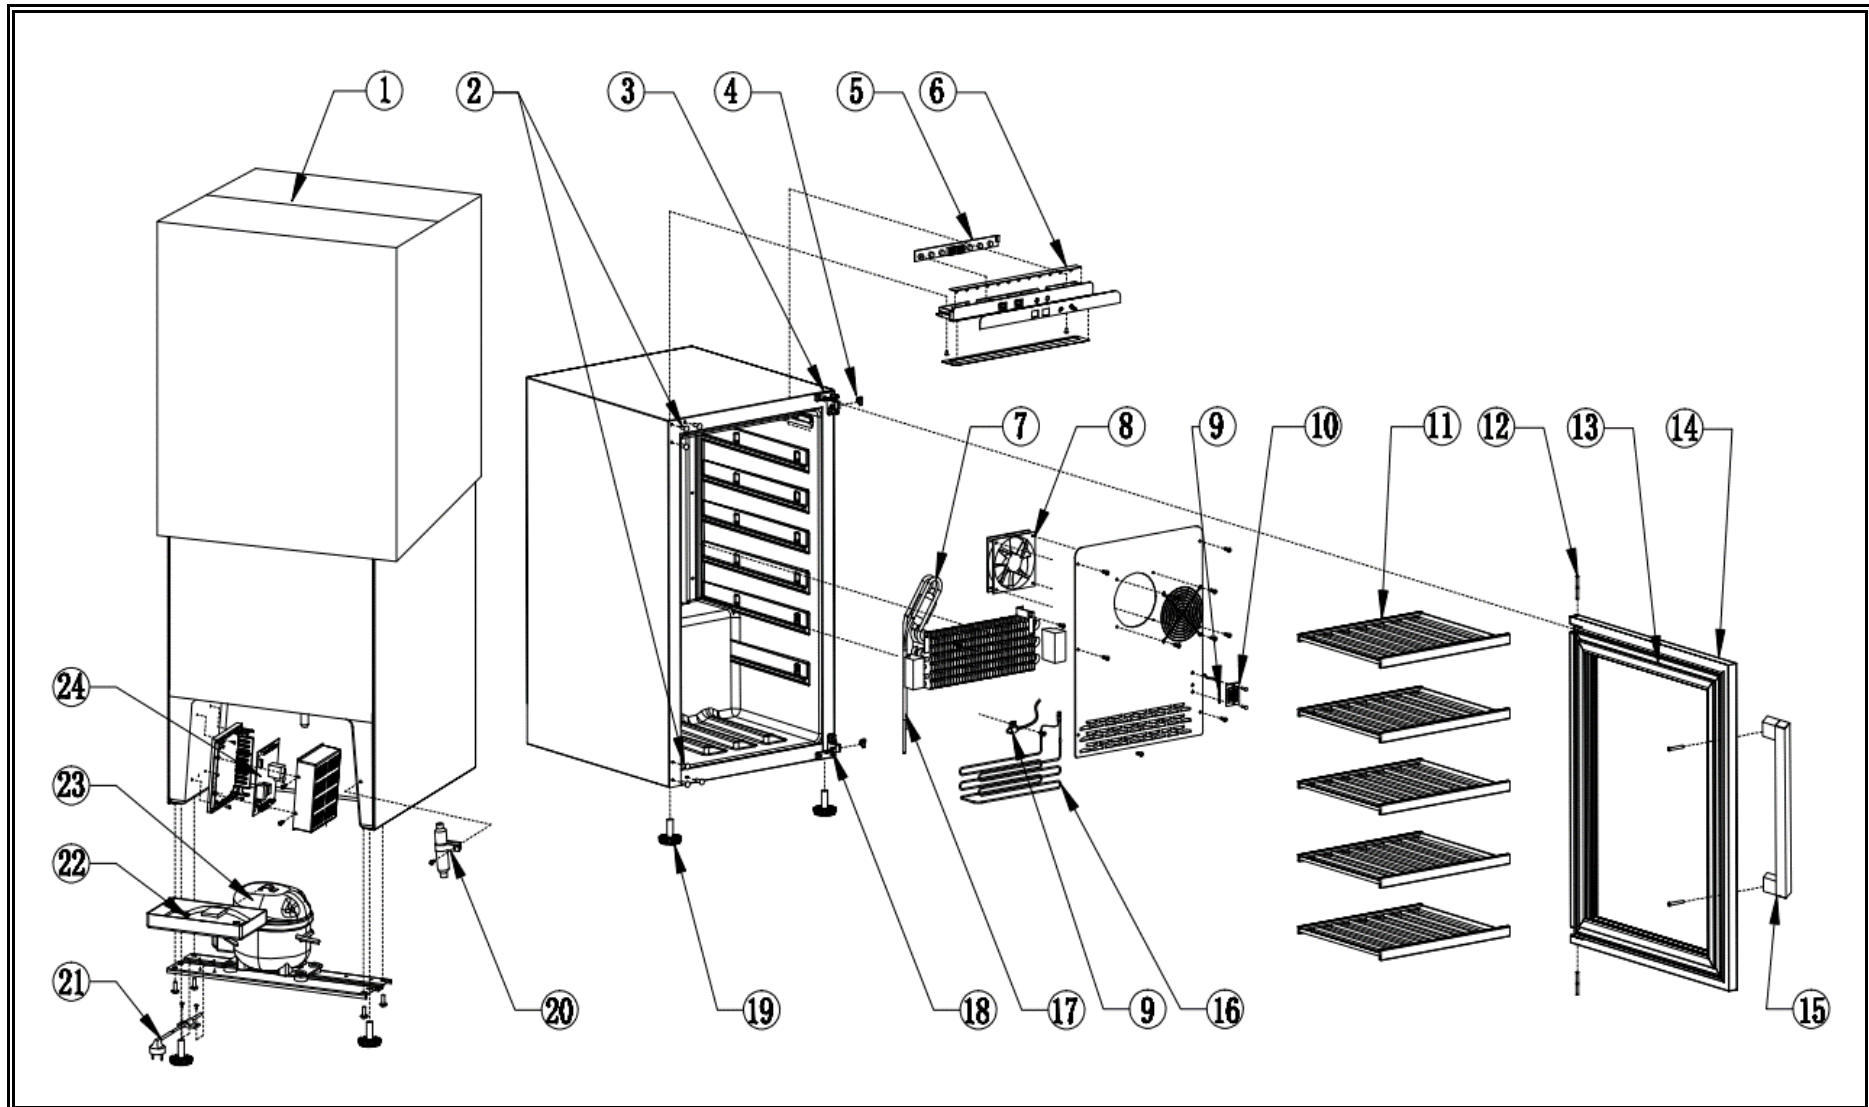

7525.0025

Onderdelen informatie
Erzatzteil information
Spare part information
Information de pièces

POS:	Art.No.:	Omschrijving:	Aantal:
1		Carton	1
2	CS9338.5002	M5 trunk-nail	6
3	CS9338.4912	Black left hinge	1
4	CS9338.4946	Limited rubber	2
5	CS9338.4906	White display board	1
6	CS9338.4908	White LED light (12pcs)	1
7	CS9338.5058	Evaporator	1
8	CS9338.4910	Fan motor	1
9	CS9338.4914	Sensor R=2.1K	2
10		Sensor cover	1
10a		Sensor cover end	2
11		Wood Shelf	5
12	CS9338.4916	Door axis	2
13	CS9338.4944	Door gasket	1
14		Door	1
15	CS9338.4626	Handle	1
16	CS9338.5076	Heater strip	1
17		Single zone suction tube	1
18	CS9338.4920	Black right hinge	1
19	CS9338.4950	M10 cabinet leg	4
20		Dryer filter	1
21	CS9392.0830	Electrical power cord	1
22		Water container	1
23	CS9390.2940	Compressor	1
24	CS9338.4956	PCB board	1