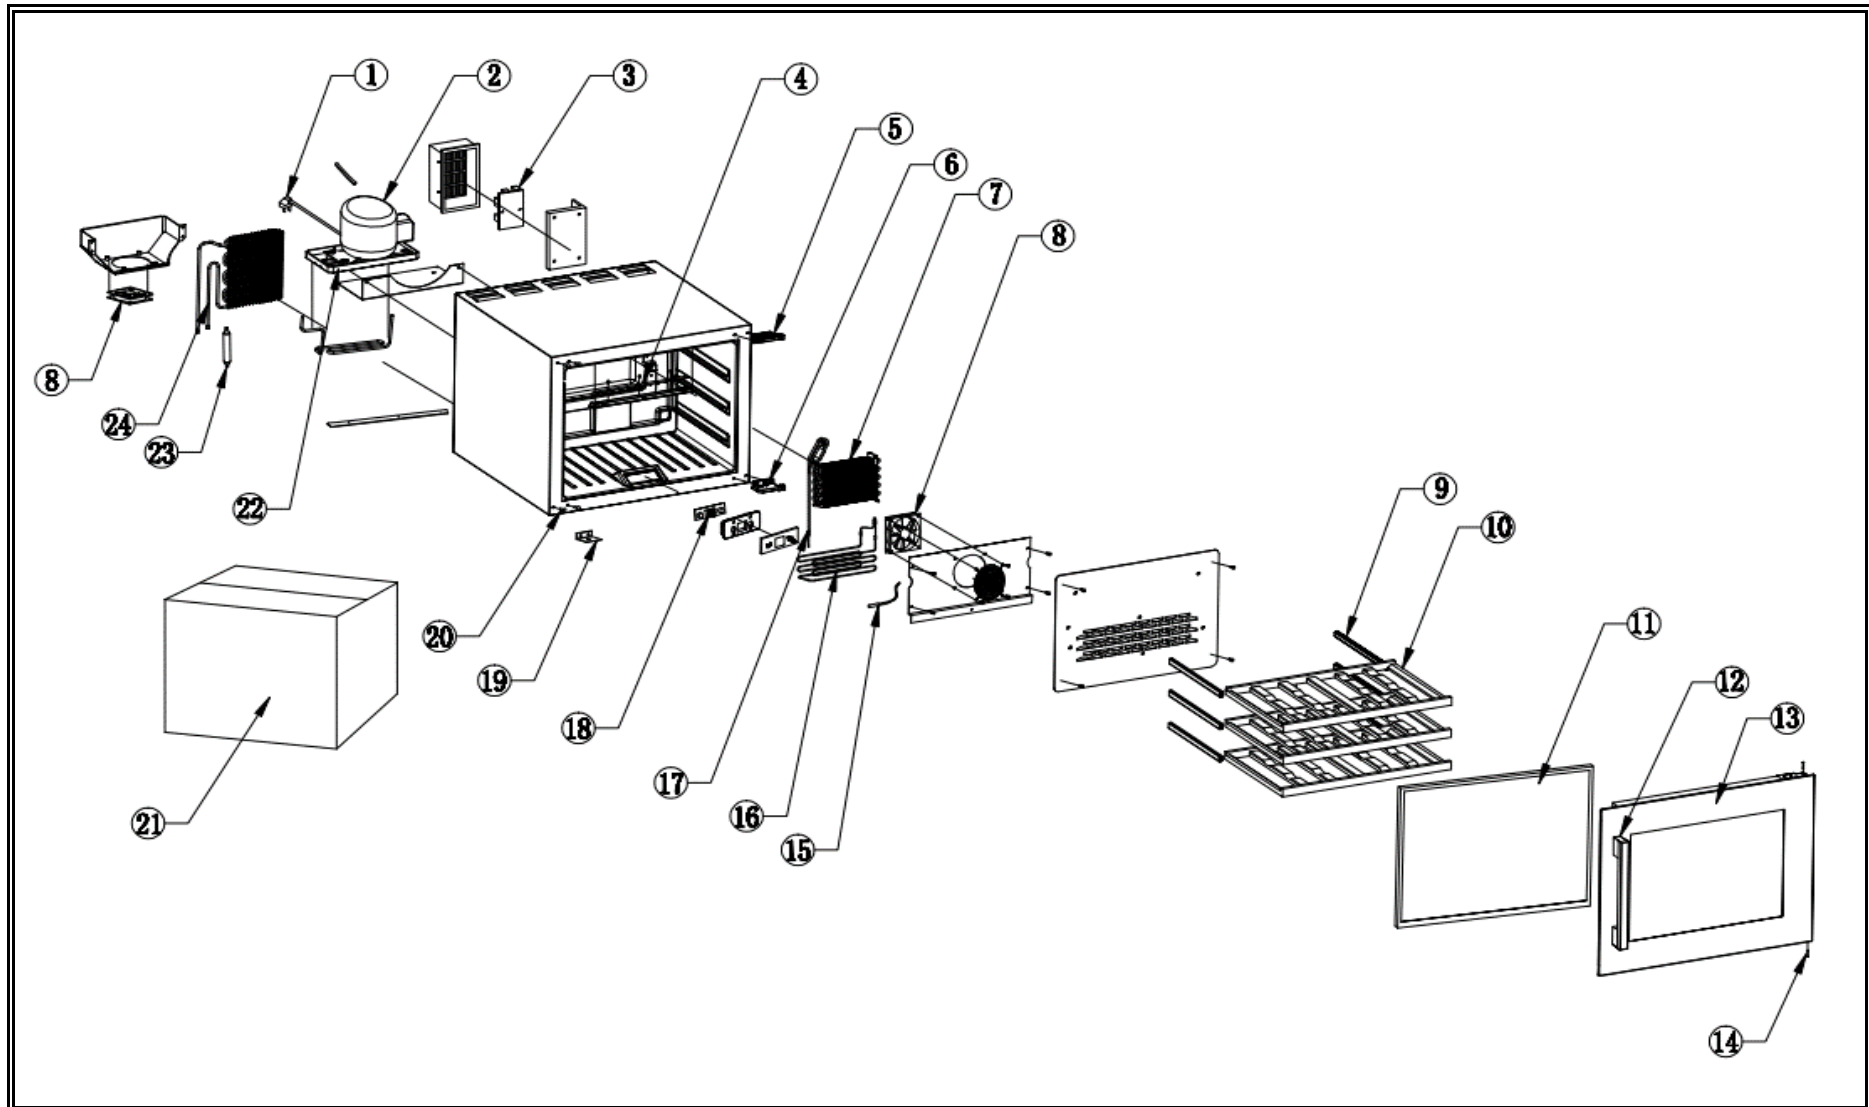

7525.0020

Onderdelen informatie
Erzatzteil information
Spare part information
Information de pièces

POS:	Art.No.:	Omschrijving:	Aantal:
1	CS9392.0830	Power cord	1
2	CS9390.2935	Compressor	1
3	CS9338.4952	Control board	1
4	CS9338.4908	LED light	1
5	CS9338.4938	Top hinge module	1
6	CS9338.4940	Lower hinge module	1
7	CS9338.5056	Evaporator	1
8	CS9338.4922	Evaporator fan	2
9		Sliding rail	6
10		Wooden shelf	3
11	CS9338.4934	Gasket	1
12	CS9338.4936	Handle	1
13		Door	1
14	CS9338.4942	Door Axis	1
15	CS9338.4914	Senser	1
16	CS9338.5076	Heater	1
17		Air-circulating pipe	1
18		White display board	1
19		Install fixing piece	1
20	CS9338.5002	Decorative nail	4
21		Carton	1
22		Water tank	1
23		Dryer filter	1
24		Condenser	1