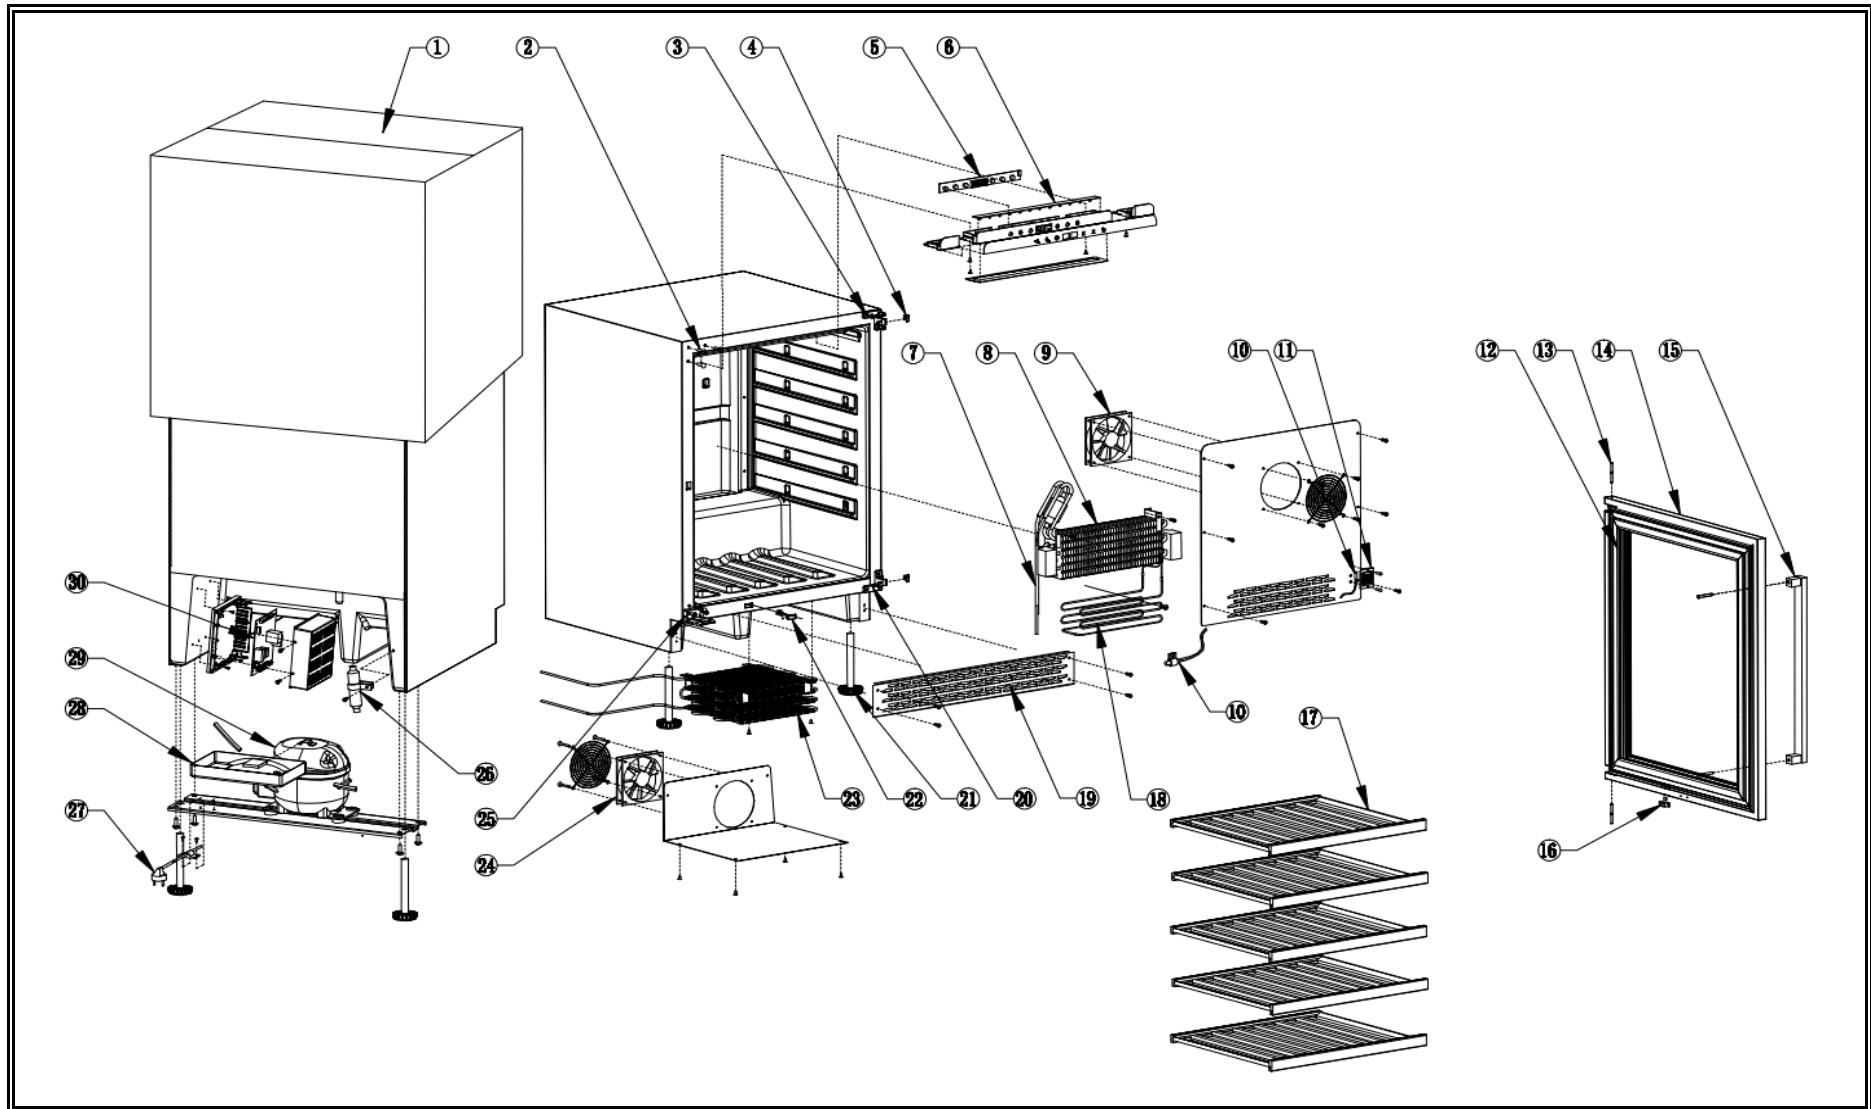

***7525.0005***

Onderdelen informatie  
Erzatzteil information  
Spare part information  
Information de pièces

POS:	Art.No.:	Omschrijving:	Aantal:
1		Carton	1
2	CS9338.5002	M5 trunk-nail	4
3	CS9338.4912	Black left hinge	1
4	CS9338.4946	Limited rubber	2
5	CS9338.4906	White display board	1
6	CS9338.4908	White LED light (12pcs)	1
7		Single zone suction tube	1
8	CS9338.5050	60 Evaporator	1
9	CS9338.4910	DC1225B fan motor	1
10	CS9338.4914	Sensor R=2.1K	2
11		Sensor cover	1
11a		Sensor cover end	2
12	CS9338.4904	SS35 door gasket	1
13	CS9338.4916	Door axis	2
14		Door	1
15	CS9338.4626	Handle	1
16	CS9338.4930	The square magnet	1
16a	CS9338.4930	Magnet mounting box	1
17		Wood Shelf	5
18	CS9338.5070	Heater strip	1
19		46 black kick plate	1
20	CS9338.4920	Black right hinge	1
21	CS9338.4954	M10 cabinet leg	4
22		Magnetic switch box	1
22a	CS9338.4918	Magnetic switch PCB board	1
23		Condenser	1
24	CS9338.4910	DC1225B fan motor	1
25		Drop-proof device	1
26		Dryer filter	1
27	CS9392.0830	Electrical power cord	1
28		Water container	1
29	CS9390.2930	FMXA4C compressor	1
30	CS9338.4902	PCB board	1