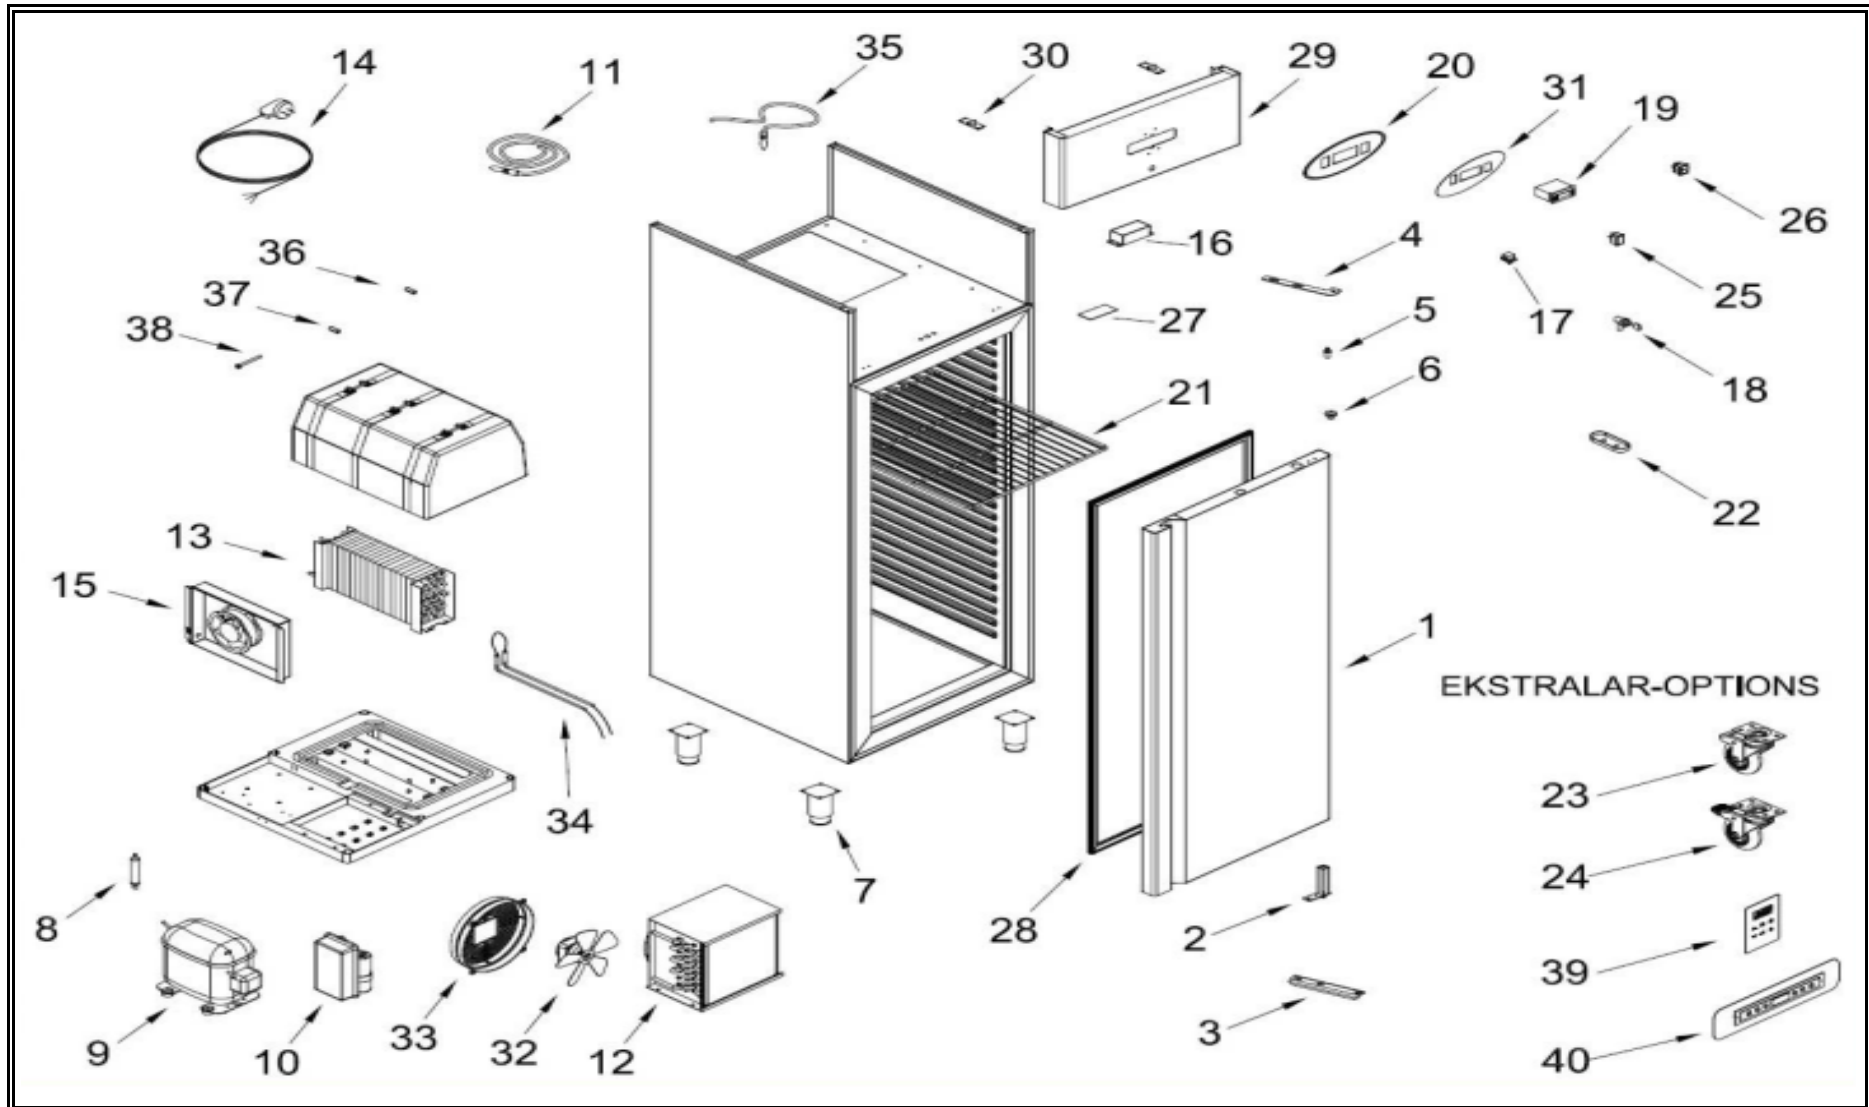

7489.5425

R290

Onderdelen informatie
Erzatzteil information
Spare part information
Information de pièces

POS:	Art.No.:	Omschrijving:	Aantal:
1		DOOR	1
2	9113.1260	UPRIGHT HINGE AND PARTS	1
3	9113.1315	LOWER HINGE BRACKET	1
4	9113.1320	UPPER HINGE BRACKET	1
5	9113.1265	UPPER HINGE PIN	1
6	9113.1270	UPPER HINGE PLASTIC BUSHING	1
7	9113.0610	STAINLESS STEEL LEG	4
8		DRYER	1
9	9113.2045	COMPRESSOR-NEK 6181 U (1/4HP)	1
10		RELAY BOX	1
11	9390.2290	PROBE	1
12	9113.2025	CONDENSER-R290	1
13	9113.0280	EVAPORATOR	1
14		PLUG CABLE	1
15		EVAP FAN MOTOR	1
16		LIGHT HOUSING	1
17	9113.0700	EVAPORATOR SWITCH	1
18	9113.0820	DOOR LOCK	1
19		VN9-CL DIGITAL CONTROL PANEL	1
20		PLASTIC COVER	1
21		SHELF	4
22		PROBE COVER	1
23	9113.0615	WHEEL WITHOUT BRAKE	2
24	9113.0620	WHEEL WITH BRAKE	2
25	9113.0675	POWER SWITCH	1
26	9108.0254	ON - OFF SWITCH	1
27	9113.0870	UPRIGHT LIGHTNING GLASS	1
28	9113.0105	UPRIGHT DOOR GASKET	1
29		CANOPY	1
30		CANOPY HINGE	2
31	9113.2300	DIGITAL LABEL	1
32	9113.0320	16W-FAN MOTOR	1
33	9113.0230	CONDENSER FAN COVER	1
34	9113.1045	200W RESISTANCE	1
35	9113.0150	PROBE	1
36		MONOBLOCK COVER PIN (GROOVED)	3
37		MONOBLOCK COVER PIN (FLAT)	3
38		SCREW - M6 X 80	3