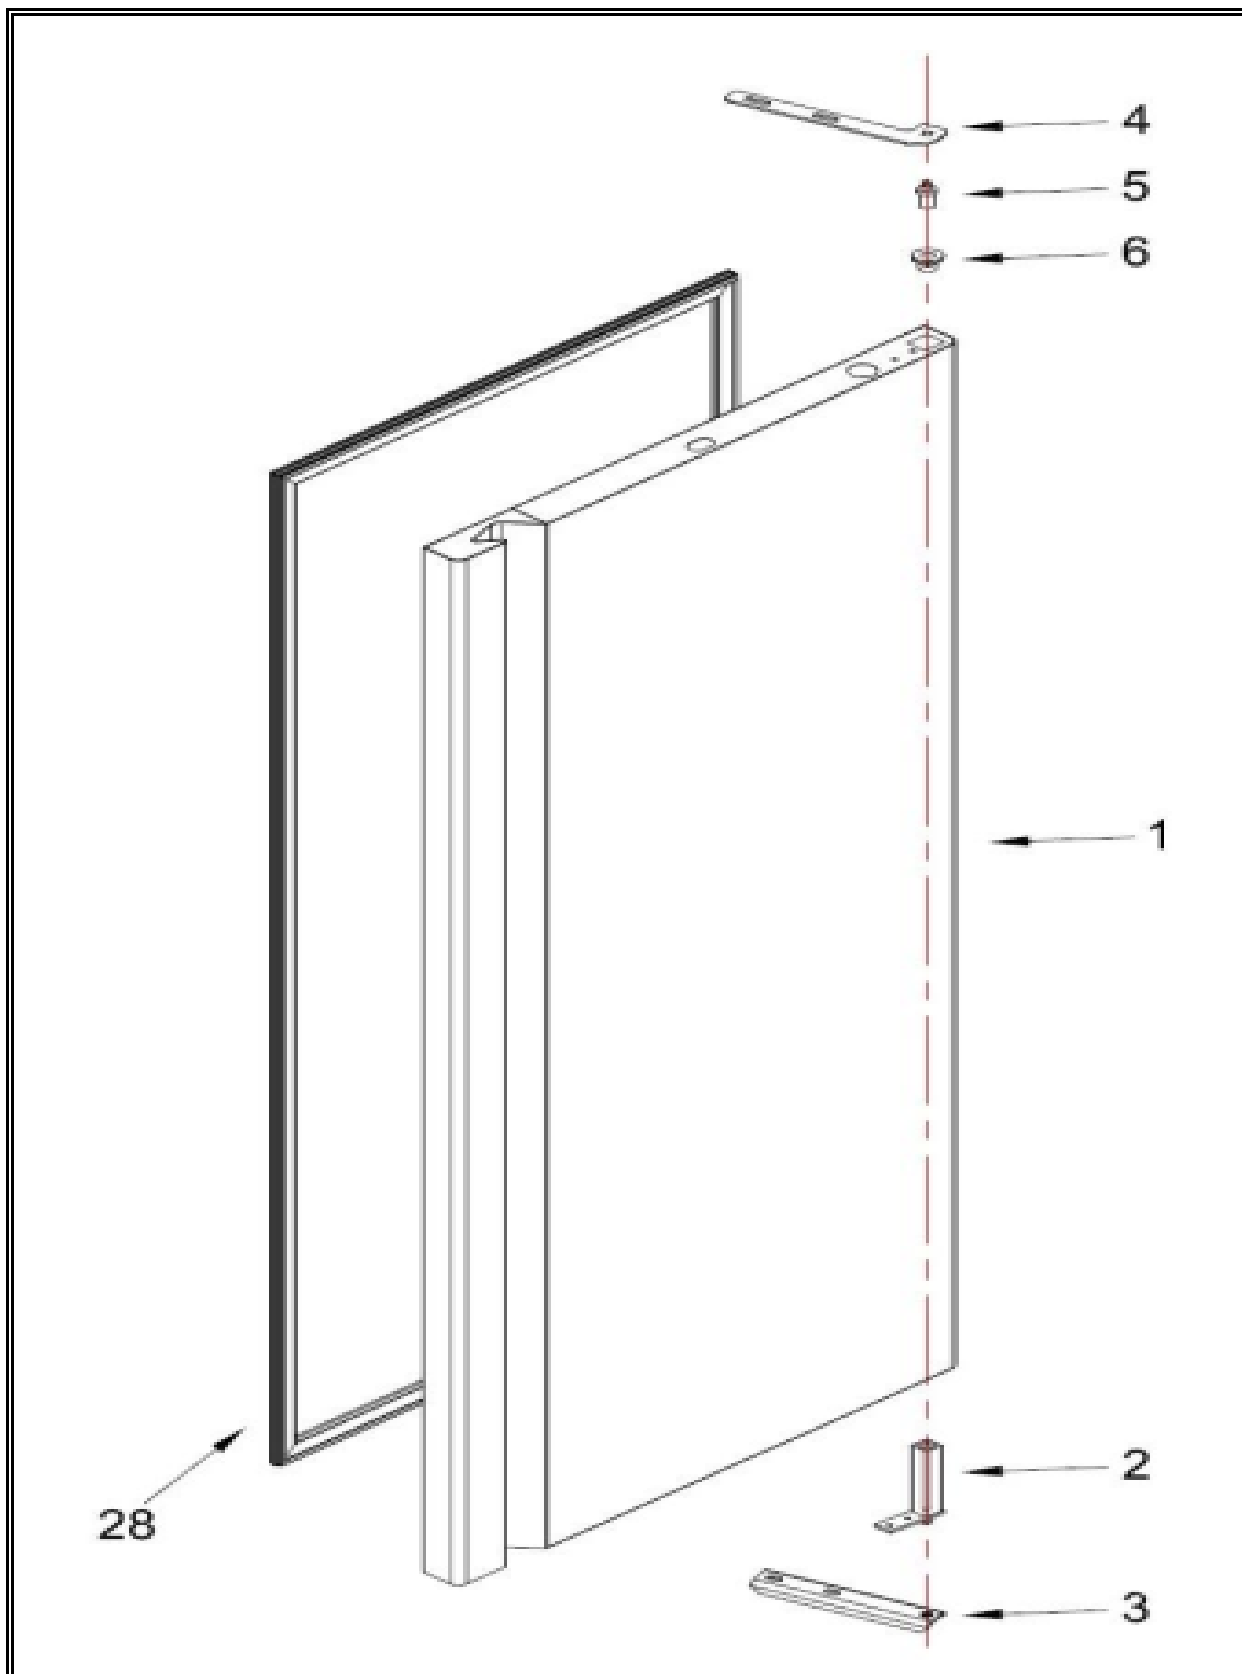

7489.5425

R290

Onderdelen informatie
Erzatzteil information
Spare part information
Information de pièces

POS:	Art.No.:	Omschrijving:	Aantal:
1		DOOR	1
2	9113.1260	UPRIGHT HINGE AND PARTS	1
3	9113.1315	LOWER HINGE BRACKET	1
4	9113.1320	UPPER HINGE BRACKET	1
5	9113.1265	UPPER HINGE PIN	1
6	9113.1270	UPPER HINGE PLASTIC BUSHING	1
7	9113.0610	STAINLESS STEEL LEG	4
8		DRYER	1
9	9113.2045	COMPRESSOR-NEK 6181 U (1/4HP)	1
10		RELAY BOX	1
11	9390.2290	PROBE	1
12	9113.2025	CONDENSER-R290	1
13	9113.0280	EVAPORATOR	1
14		PLUG CABLE	1
15		EVAP FAN MOTOR	1
16		LIGHT HOUSING	1
17	9113.0700	EVAPORATOR SWITCH	1
18	9113.0820	DOOR LOCK	1
19		VN9-CL DIGITAL CONTROL PANEL	1
20		PLASTIC COVER	1
21		SHELF	4
22		PROBE COVER	1
23	9113.0615	WHEEL WITHOUT BRAKE	2
24	9113.0620	WHEEL WITH BRAKE	2
25	9113.0675	POWER SWITCH	1
26	9108.0254	ON - OFF SWITCH	1
27	9113.0870	UPRIGHT LIGHTNING GLASS	1
28	9113.0105	UPRIGHT DOOR GASKET	1
29		CANOPY	1
30		CANOPY HINGE	2
31	9113.2300	DIGITAL LABEL	1
32	9113.0320	16W-FAN MOTOR	1
33	9113.0230	CONDENSER FAN COVER	1
34	9113.1045	200W RESISTANCE	1
35	9113.0150	PROBE	1
36		MONOBLOCK COVER PIN (GROOVED)	3
37		MONOBLOCK COVER PIN (FLAT)	3
38		SCREW - M6 X 80	3