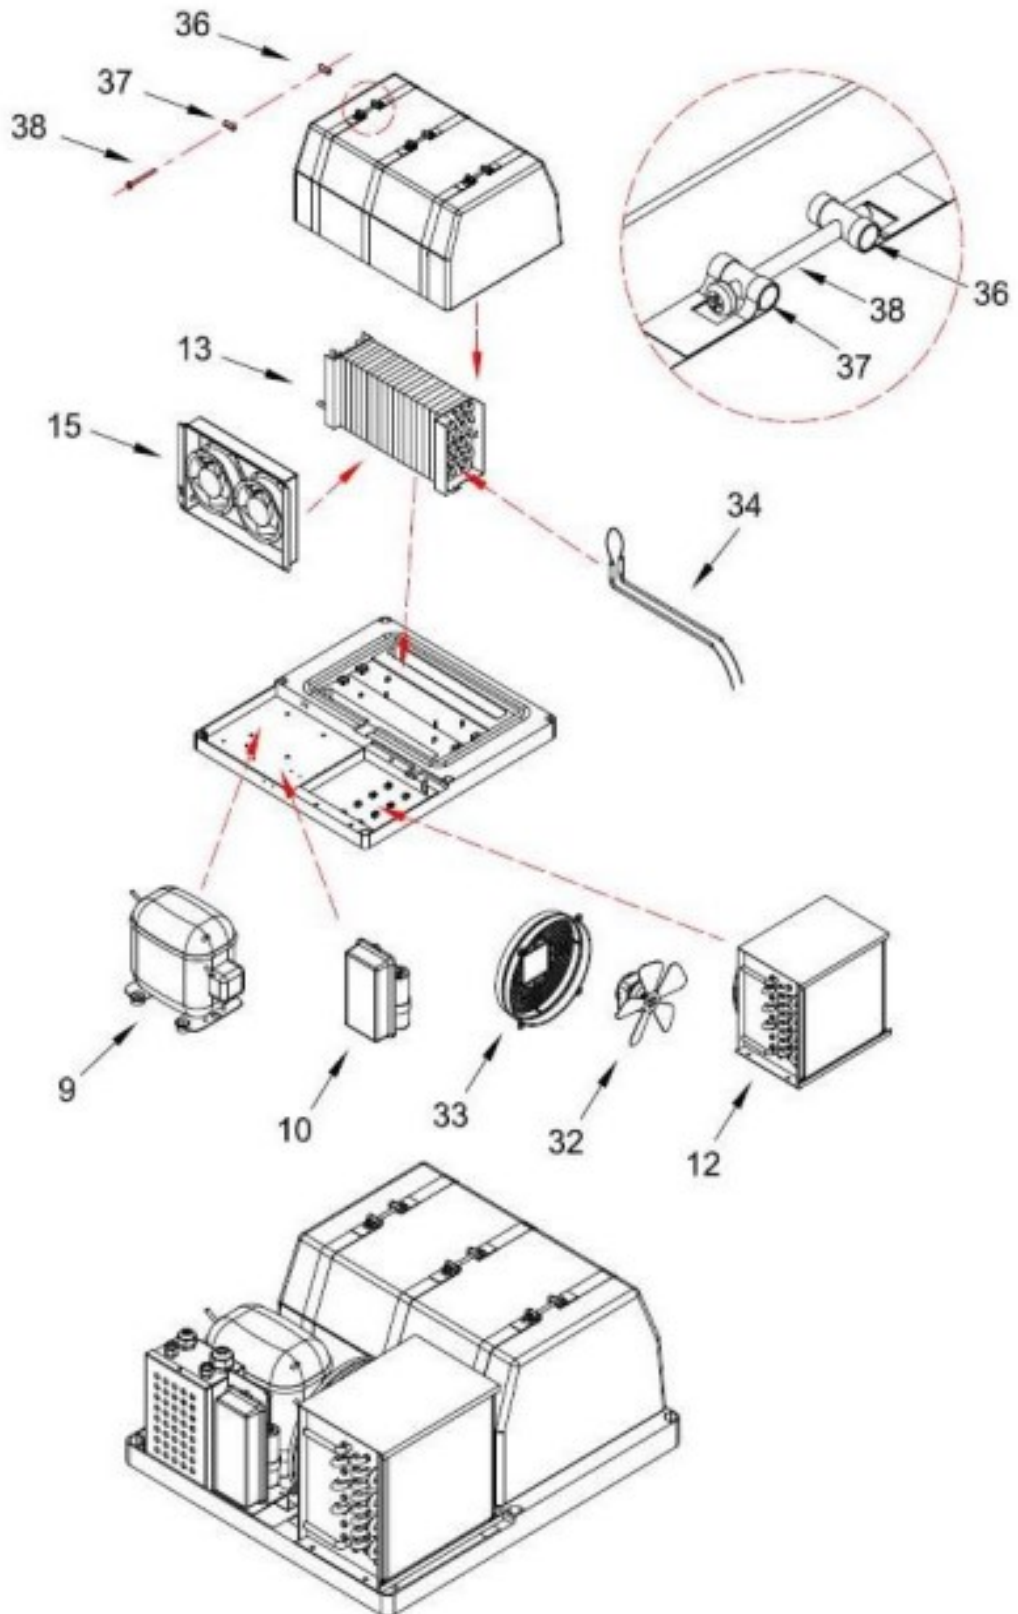

7489.5425

R290

Onderdelen informatie
Erzatzteil information
Spare part information
Information de pièces

POS:	Art.No.:	Omschrijving:	Aantal:
1		DOOR	1
2	9113.1260	UPRIGHT HINGE AND PARTS	1
3	9113.1315	LOWER HINGE BRACKET	1
4	9113.1320	UPPER HINGE BRACKET	1
5	9113.1265	UPPER HINGE PIN	1
6	9113.1270	UPPER HINGE PLASTIC BUSHING	1
7	9113.0610	STAINLESS STEEL LEG	4
8		DRYER	1
9	9113.2045	COMPRESSOR-NEK 6181 U (1/4HP)	1
10		RELAY BOX	1
11	9390.2290	PROBE	1
12	9113.2025	CONDENSER-R290	1
13	9113.0280	EVAPORATOR	1
14		PLUG CABLE	1
15		EVAP FAN MOTOR	1
16		LIGHT HOUSING	1
17	9113.0700	EVAPORATOR SWITCH	1
18	9113.0820	DOOR LOCK	1
19		VN9-CL DIGITAL CONTROL PANEL	1
20		PLASTIC COVER	1
21		SHELF	4
22		PROBE COVER	1
23	9113.0615	WHEEL WITHOUT BRAKE	2
24	9113.0620	WHEEL WITH BRAKE	2
25	9113.0675	POWER SWITCH	1
26	9108.0254	ON - OFF SWITCH	1
27	9113.0870	UPRIGHT LIGHTNING GLASS	1
28	9113.0105	UPRIGHT DOOR GASKET	1
29		CANOPY	1
30		CANOPY HINGE	2
31	9113.2300	DIGITAL LABEL	1
32	9113.0320	16W-FAN MOTOR	1
33	9113.0230	CONDENSER FAN COVER	1
34	9113.1045	200W RESISTANCE	1
35	9113.0150	PROBE	1
36		MONOBLOCK COVER PIN (GROOVED)	3
37		MONOBLOCK COVER PIN (FLAT)	3
38		SCREW - M6 X 80	3