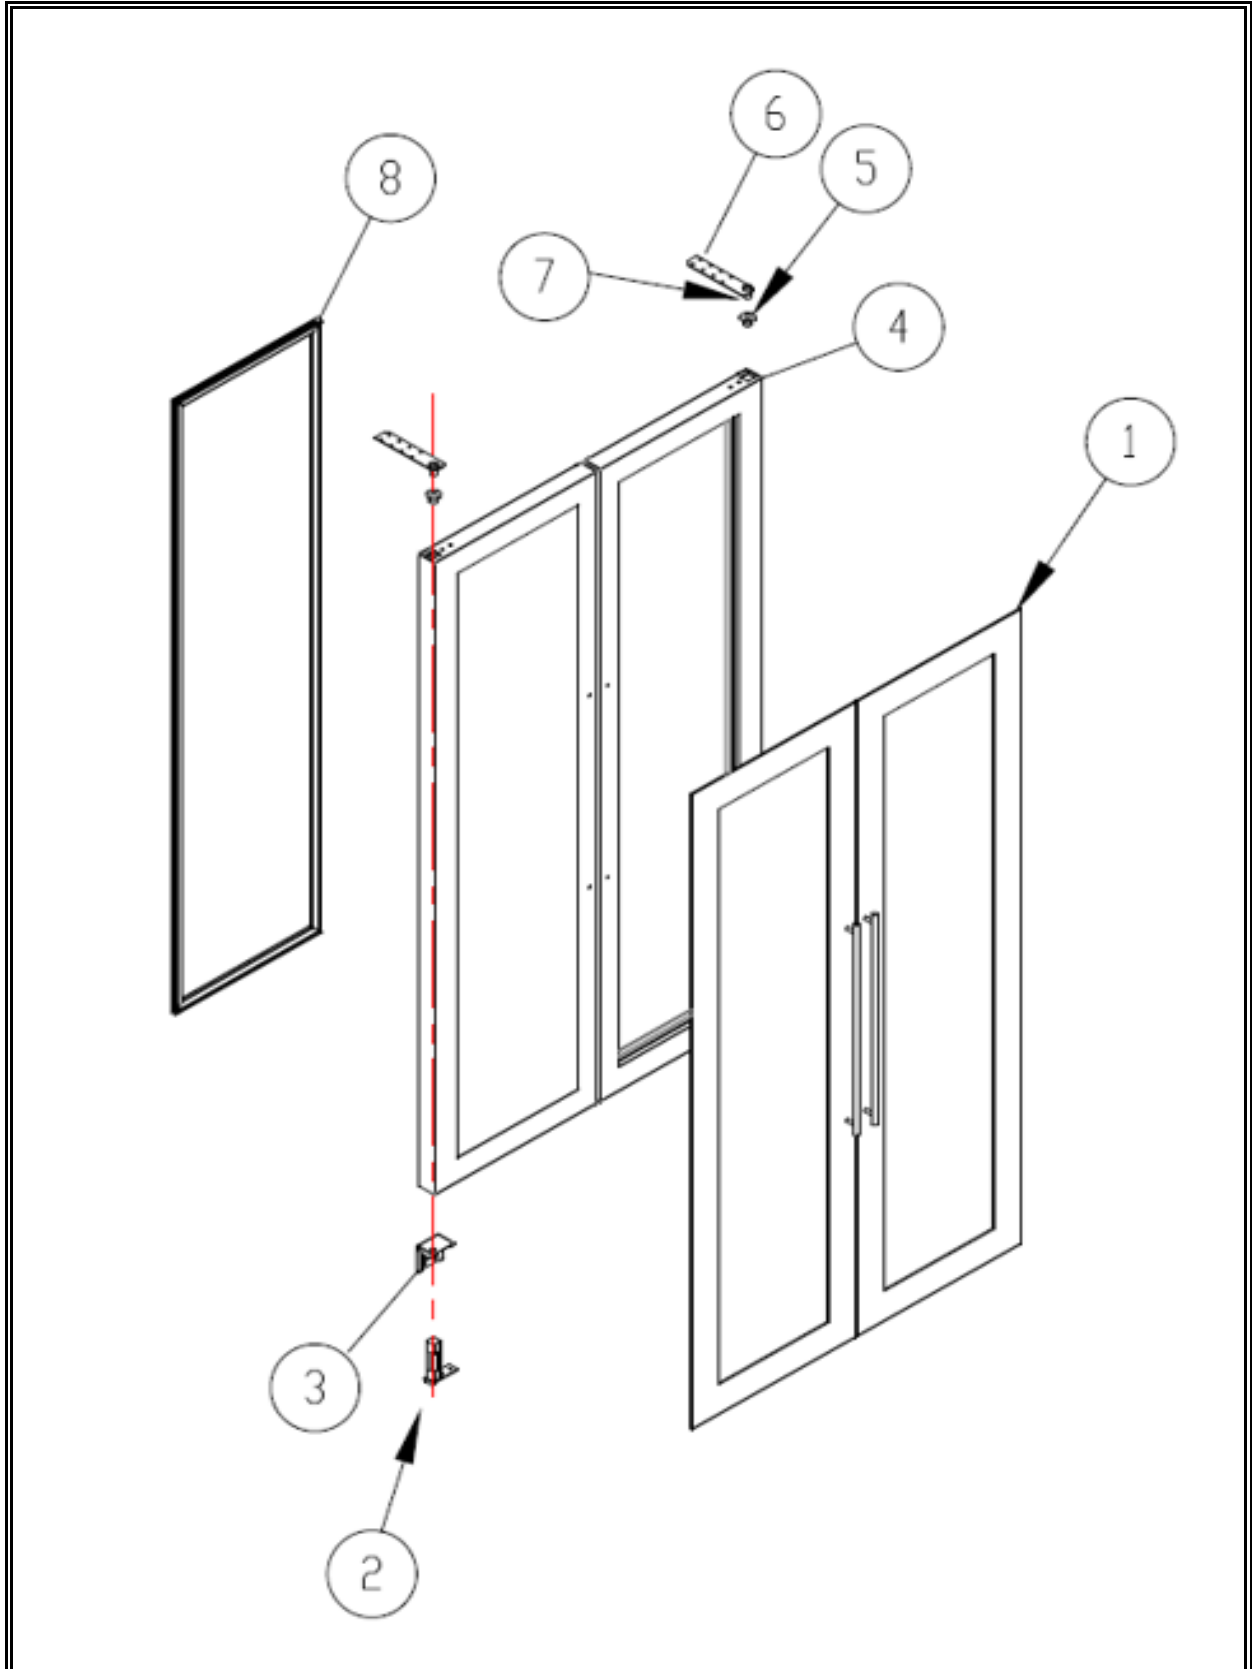

7489.5420

R290

Onderdelen informatie
Erzatzteil information
Spare part information
Information de pièces

POS:	Art.No.:	Omschrijving:	Aantal:
1		DOOR OUTER GLASS	2
2		SPRING HINGE	2
3		LOWER HINGE	2
4		DOOR INNER THERMOPANE	2
5		UPPER HINGE BUSHING	2
6		UPRIGHT HINGE	2
7		UPPER HINGE PIN	2
8		DOOR GASKET	2
9		FRONT PANEL	1
10	9113.0820	DOOR LOCK	2
11		WP DIGITAL STICKER	1
12	9113.0155	MOTHERBOARD	1
13		WATER PROOF DIGITAL	1
14		DIMMER LABEL	1
15		DIMMER	1
16	9113.0700	DOOR SWITCH	2
17	9113.0995	DOOR RESISTANCE 7mt	1
18		ADJUSTABLE LEGS	2
19		CASTER WITHOUT BRAKE	2
20		CASTER WITH BRAKE	2
21		LED	4
22		EVAPORATOR WATER PAN	1
23		DRAINAGE RESISTANCE 1+1	2
24		EVAPORATOR	1
25	9113.2000	20*20 SQUARE FAN (EVAP)	2
26		WINE ARRANGING ROD	240
27		CONDENSER	1
28	9113.2000	SQUARE FAN (CONDENSER)	5
29		WATER PAN	1
30	9113.2060	COMPRESSOR	1
31		DRYER	1
32	9390.2290	PROBE 3mt	2
33	9113.1832	LED TRANSFORMER	1
34		PLUG CABLE	1
35		REAR OUTER GLASS	1
36		REAR INNER THERMOPANE	1
37		SIDE INNER THERMOPANE	2
38		SIDE OUTER GLASS	