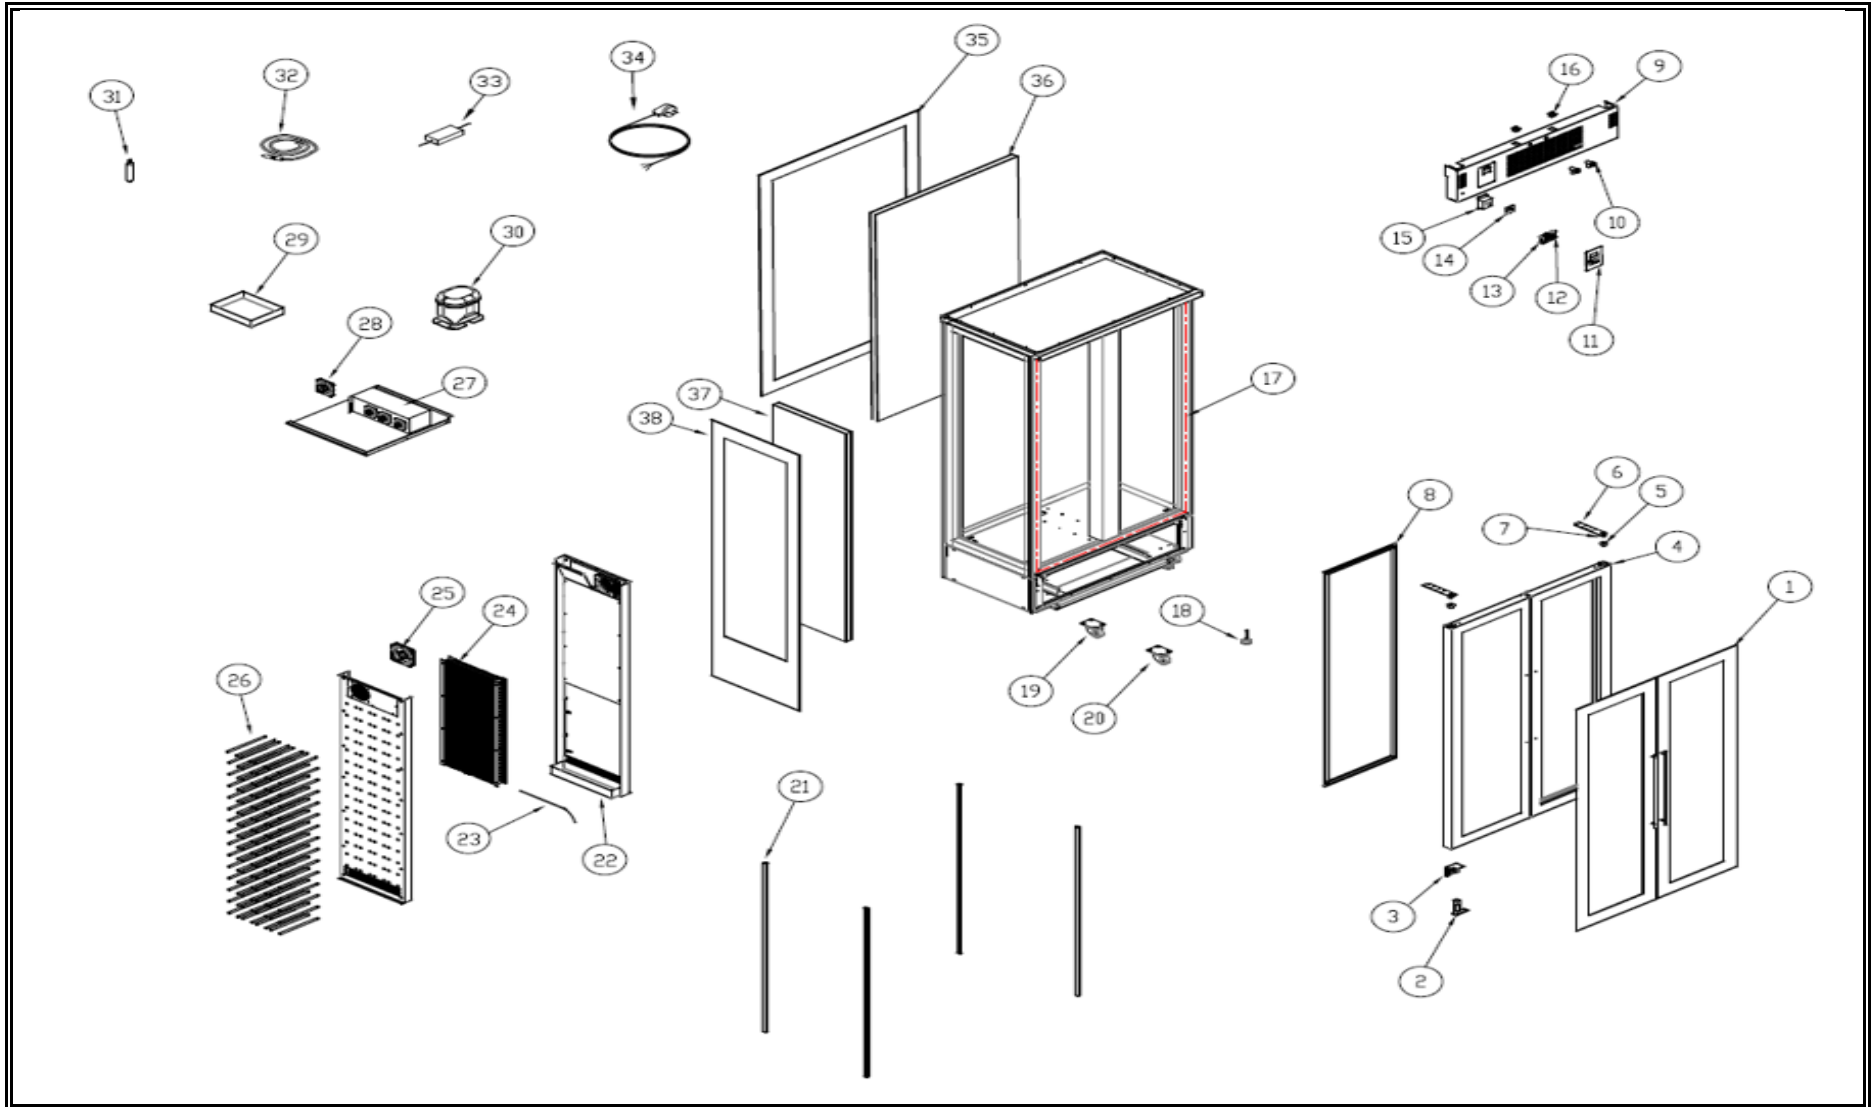

7489.5420

R290

Onderdelen informatie
Erzatzteil information
Spare part information
Information de pièces

POS:	Art.No.:	Omschrijving:	Aantal:
1		DOOR OUTER GLASS	2
2		SPRING HINGE	2
3		LOWER HINGE	2
4		DOOR INNER THERMOPANE	2
5		UPPER HINGE BUSHING	2
6		UPRIGHT HINGE	2
7		UPPER HINGE PIN	2
8		DOOR GASKET	2
9		FRONT PANEL	1
10	9113.0820	DOOR LOCK	2
11		WP DIGITAL STICKER	1
12	9113.0155	MOTHERBOARD	1
13		WATER PROOF DIGITAL	1
14		DIMMER LABEL	1
15		DIMMER	1
16	9113.0700	DOOR SWITCH	2
17	9113.0995	DOOR RESISTANCE 7mt	1
18		ADJUSTABLE LEGS	2
19		CASTER WITHOUT BRAKE	2
20		CASTER WITH BRAKE	2
21		LED	4
22		EVAPORATOR WATER PAN	1
23		DRAINAGE RESISTANCE 1+1	2
24		EVAPORATOR	1
25	9113.2000	20*20 SQUARE FAN (EVAP)	2
26		WINE ARRANGING ROD	240
27		CONDENSER	1
28	9113.2000	SQUARE FAN (CONDENSER)	5
29		WATER PAN	1
30	9113.2060	COMPRESSOR	1
31		DRYER	1
32	9390.2290	PROBE 3mt	2
33	9113.1832	LED TRANSFORMER	1
34		PLUG CABLE	1
35		REAR OUTER GLASS	1
36		REAR INNER THERMOPANE	1
37		SIDE INNER THERMOPANE	2
38		SIDE OUTER GLASS	