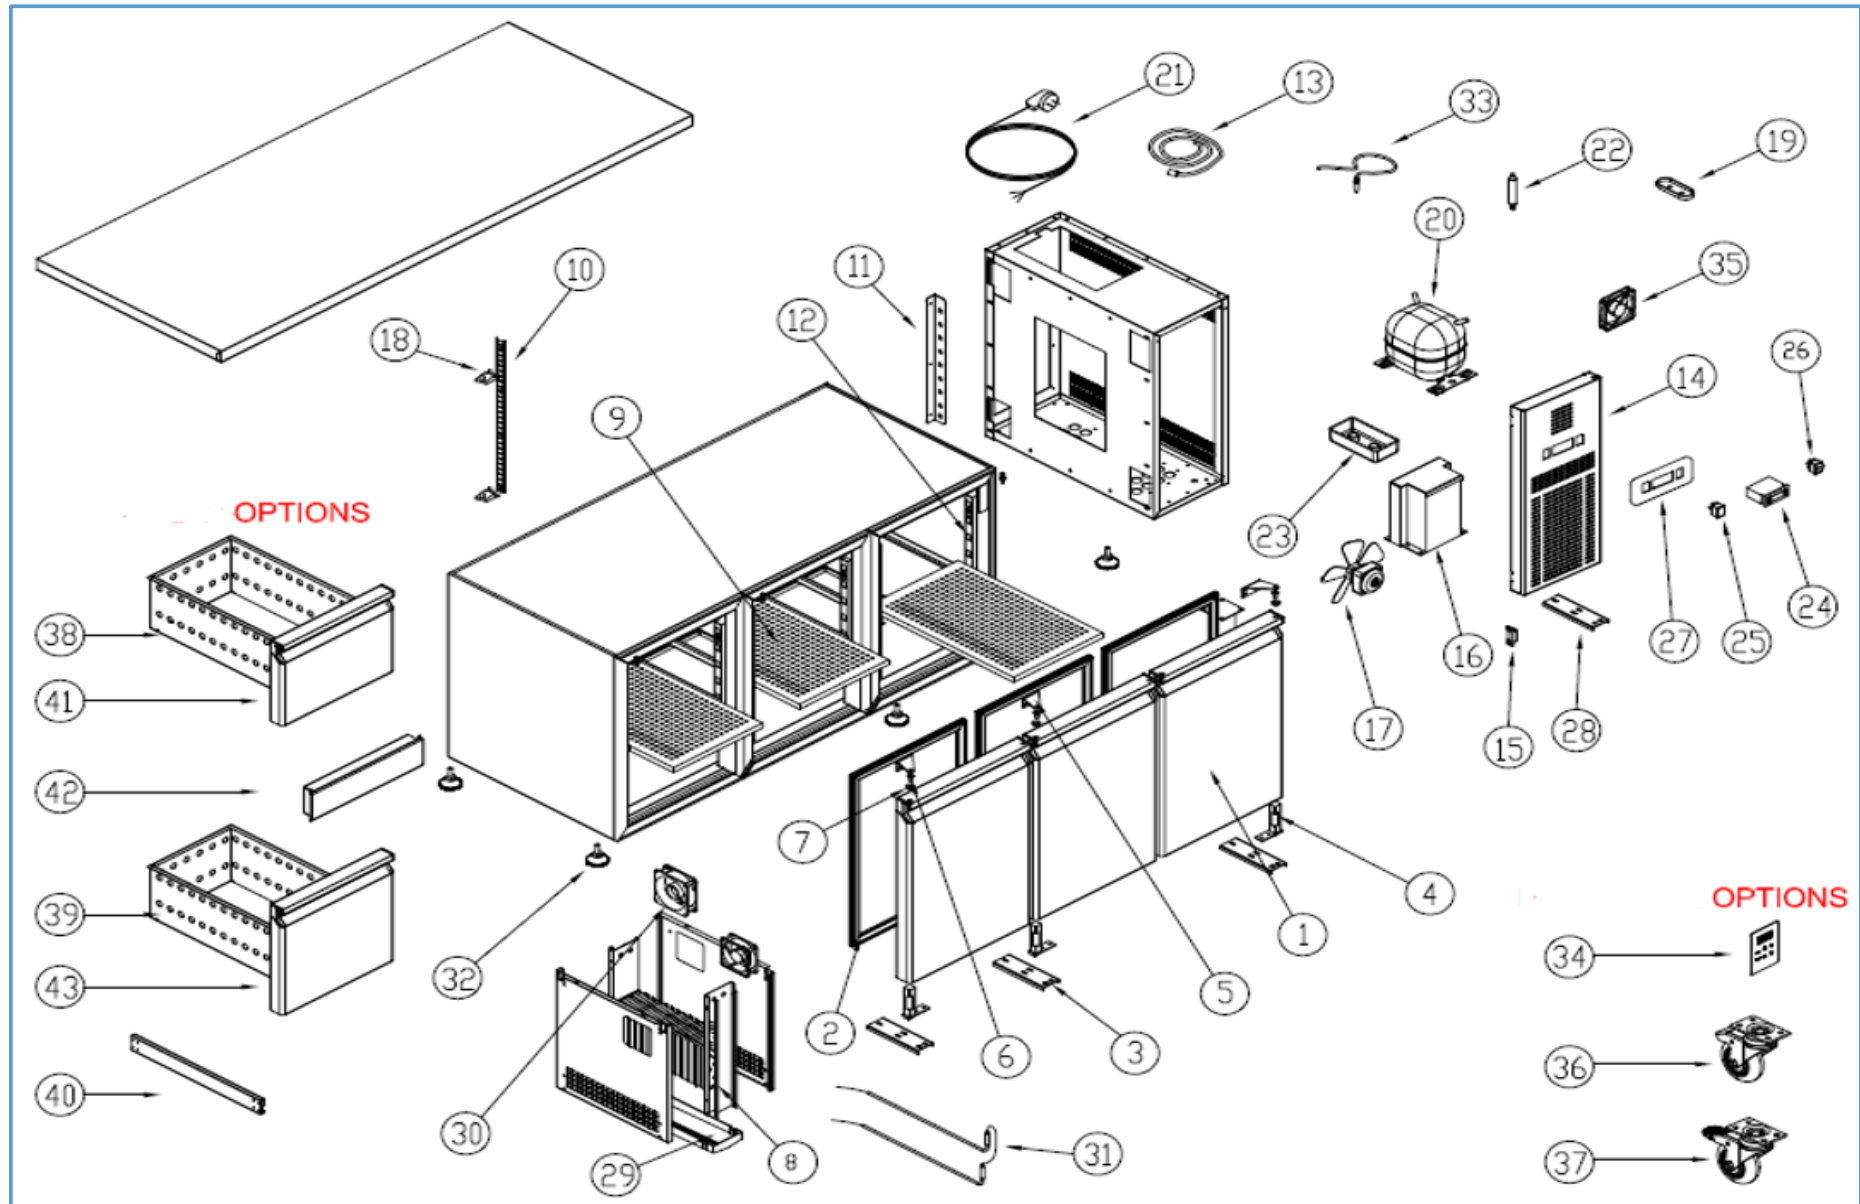

7489.5290

Onderdelen informatie

Erzatzteil information

Spare part information

Information de pièces

Onderdelenlijst 7489.5290

POS:	Art.No.:	Omschrijving:	Aantal:
1		DOOR	3
2	9113.1985	DOOR GASKET	3
3	9113.1810	LOVER HINGE BRACET	3
4	9113.1260	UPRIGHT HINGE AND PARTS	3
5	9113.2005	UPPER HINGE	3
6	9113.1815	UPPER HINGE PIM	3
7	9113.1820	HINGE PLASTIC	3
8		EVAPOROTOR-MBS	1
9		SHELF-SSN	6
10		SHELF RACKET (DOOR)	12
11		SHELF RACKET - BACK (DRAWERS)	6
12		SHELF RACKET - FRONT (DRAWERS)	6
13	9390.2290	PROP	1
14		CANOPY	1
15		MAGNET HINGES	2
16	9113.1300	CONDANSER	1
17		CONDANSER FAN MOTOR	1
18		SHELF HOLDER (DOOR)	24
19		PROP COVER	1
20	9113.2045	COMPRESSOR-NEK 6181 U (1/4Hp)	1
21		PLUG CABLE	1
22		DRAYER	1
23	9113.1080	WATER BOX	1
24	9338.3550	DIGITAL THERMOSTAT TWO PROPE(DIXELL)	1
24		DIGITAL THERMOSTAT TWO PROPE (EVCO)	1
25	9113.0675	POWER SWITCH	1
26	9108.0254	ON - OFF SWITCH	1
27		DIGITAL LABEL	1
28		CANOPY HINGE	1
29		EVAPOROTOR CUP	1
30	9113.2000	SQUARE FAN	2
31	9113.2280	200W RESISTANCE (MBS)	1
32		DSP LEG	5
33	9113.0150	PROP	1
34		WATER PROOF DIJITAL	1
35	9113.2000	SQUARE FAN	1
36	9113.0615	WHEELS	3
37	9113.0620	WHEELS BRAKE	2
38		1/3 DRAWERS	
39		1/2 DRAWERS	
40		DRAWER RAIL	
41	9113.2285	1/3 DRAWERS GASKET	
42		DRAWERS MIDDLE BRIDGE	
43	9113.2290	1/2 DRAWERS GASKET	
.		SSN EVAP GROUP	1