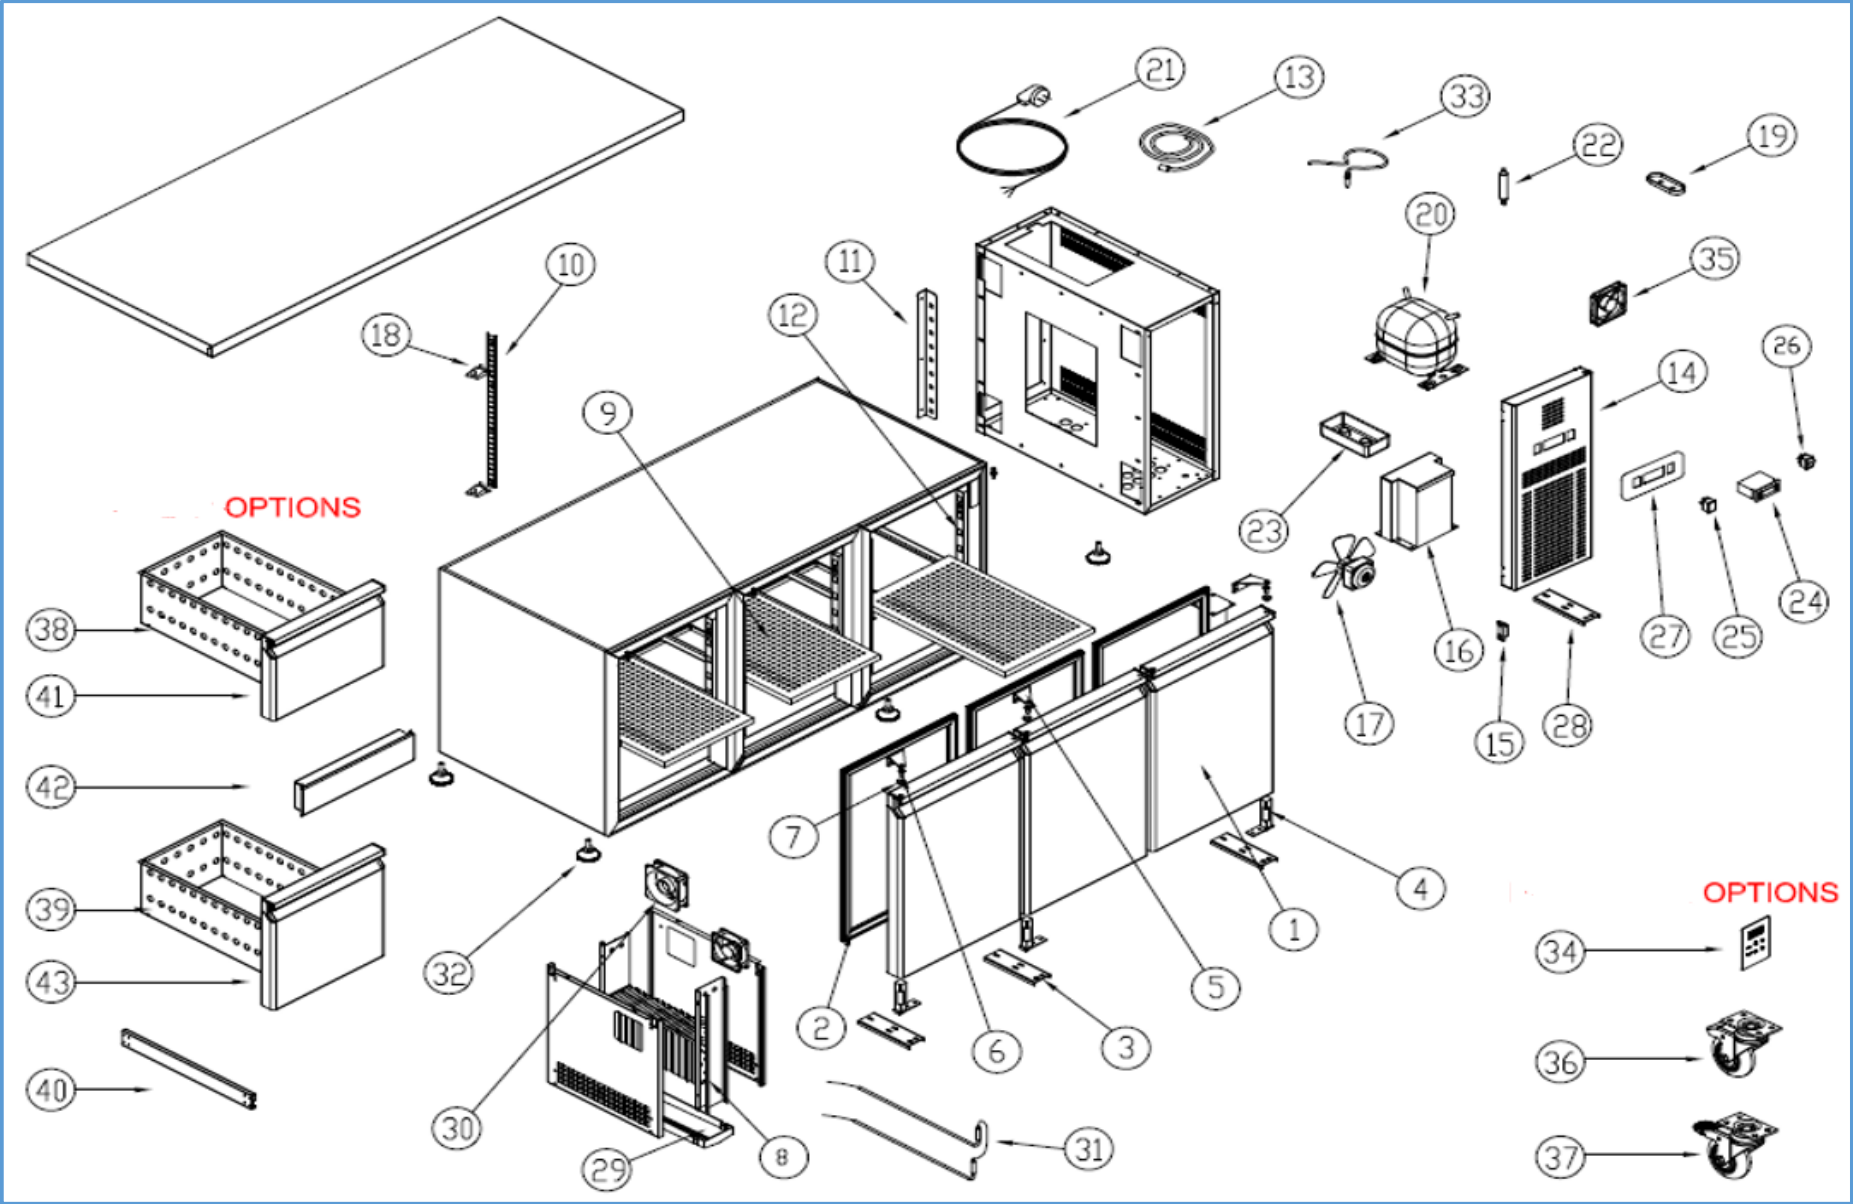

7489.5275

Onderdelen informatie

Erzatzteil information

Spare part information

Information de pièces

Onderdelenlijst 7489.5275

POS:	Art.No.:	Omschrijving:	Aantal:
1		DOOR	3
2	9113.1985	DOOR GASKET	3
3	9113.1810	LOVER HINGE BRACET	3
4	9113.1260	UPRIGHT HINGE AND PARTS	3
5	9113.2005	UPPER HINGE	3
6	9113.1815	UPPER HINGE PIM	3
7	9113.1820	HINGE PLASTIC	3
8		EVAPOROTOR-MBS	1
9		SHELF-SSN	6
10		SHELF RACKET (DOOR)	12
11		SHELF RACKET - BACK (DRAWERS)	6
12		SHELF RACKET - FRONT (DRAWERS)	6
13	9390.2290	PROP	1
14		CANOPY	1
15		MAGNET HINGES	2
16	9113.1300	CONDANSER	1
17		CONDANSER FAN MOTOR	1
18		SHELF HOLDER (DOOR)	24
19		PROP COVER	1
20	9113.2045	COMPRESSOR-NEK 6181 U (1/4Hp)	1
21		PLUG CABLE	1
22		DRAYER	1
23	9113.1080	WATER BOX	1
24	9338.3550	DIGITAL THERMOSTAT TWO PROPE(DIXELL)	1
24		DIGITAL THERMOSTAT TWO PROPE (EVCO)	1
25	9113.0675	POWER SWITCH	1
26	9108.0254	ON - OFF SWITCH	1
27		DIGITAL LABEL	1
28		CANOPY HINGE	1
29		EVAPOROTOR CUP	1
30	9113.2000	SQUARE FAN	2
31	9113.2280	200W RESISTANCE (MBS)	1
32		DSP LEG	5
33	9113.0150	PROP	1
34		WATER PROOF DIJITAL	1
35	9113.2000	SQUARE FAN	1
36	9113.0615	WHEELS	3
37	9113.0620	WHEELS BRAKE	2
38		1/3 DRAWERS	
39		1/2 DRAWERS	
40		DRAWER RAIL	
41	9113.2285	1/3 DRAWERS GASKET	
42		DRAWERS MIDDLE BRIDGE	
43	9113.2290	1/2 DRAWERS GASKET	
.		SSN EVAP GROUP	1