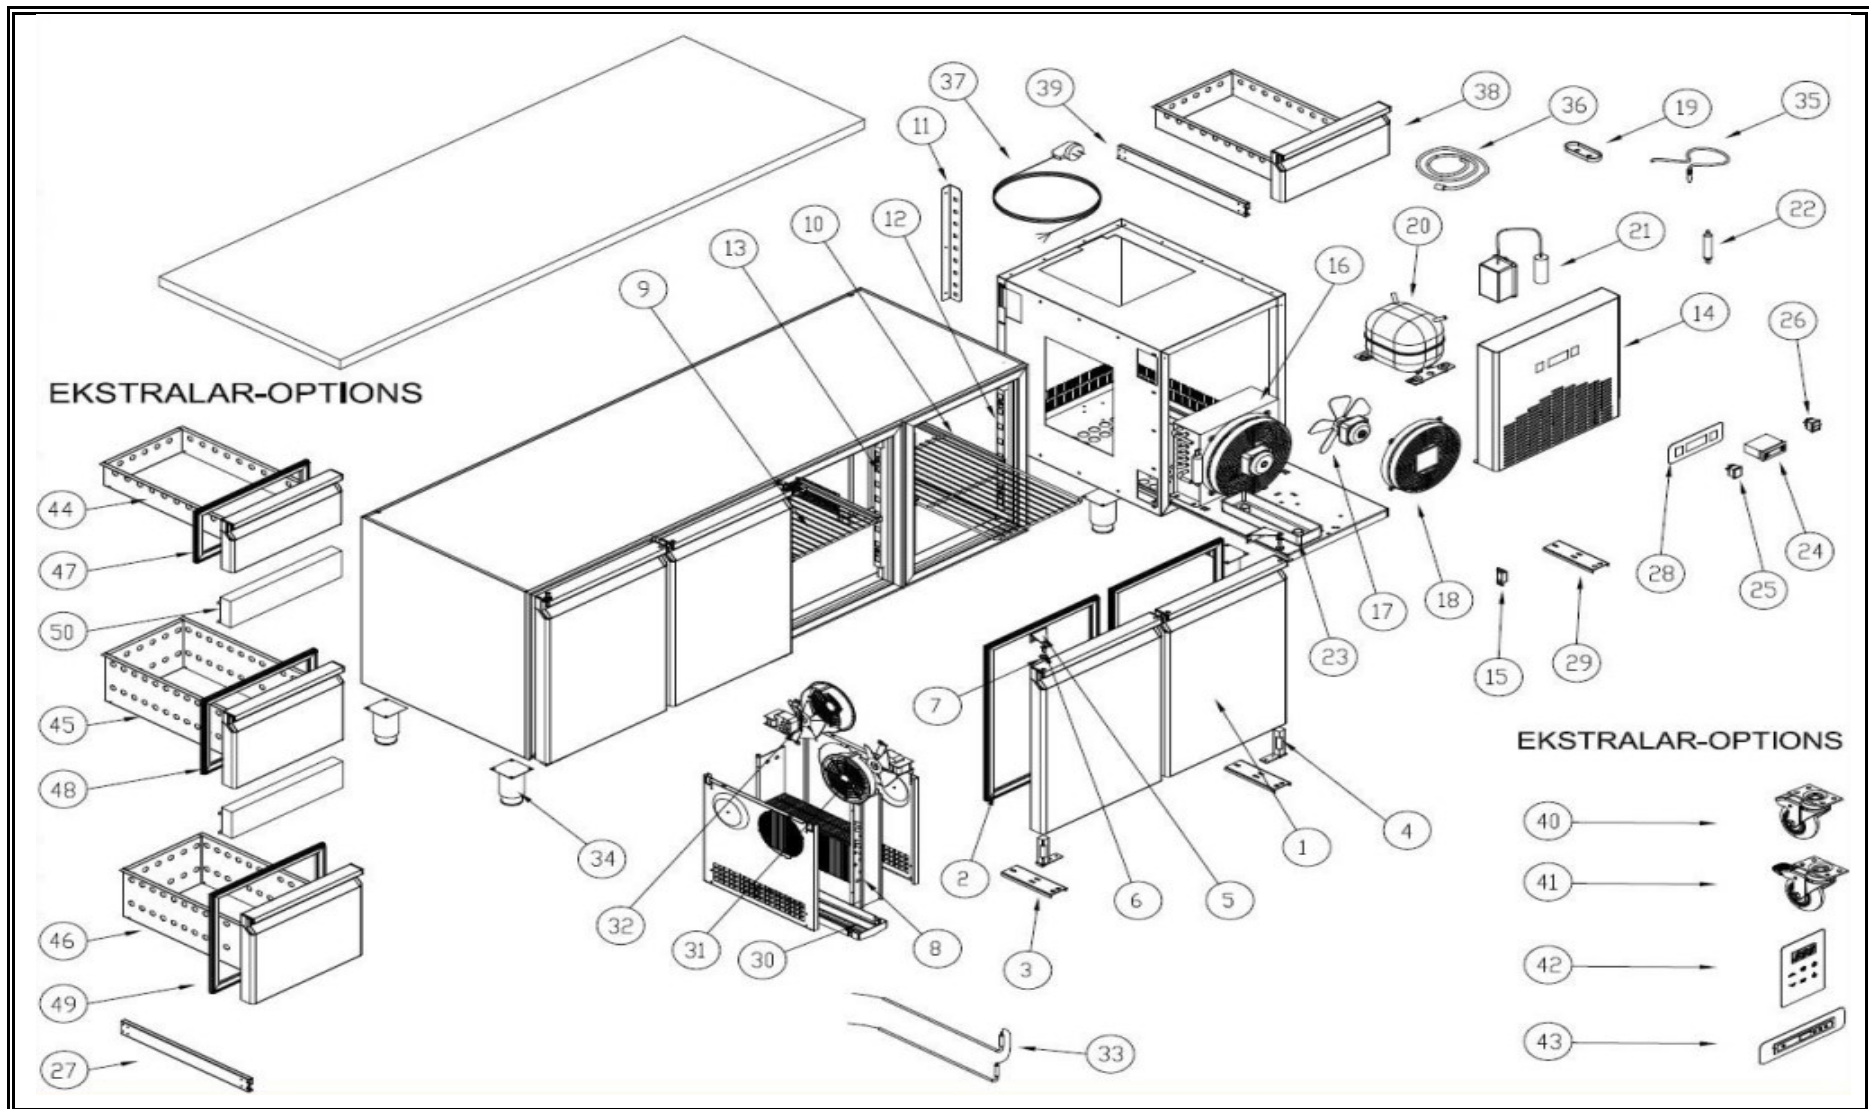

**7489.5167**

**R290**

Onderdelen informatie  
Erzatzteil information  
Spare part information  
Information de pièces

POS:	Art.No.:	Omschrijving:	Aantal:
1		GLASS DOOR	4
2	CS9113.0035	DOOR GASKET	4
3	CS9113.1810	LOWER HINGE BRACKET	4
4	CS9113.1260	UPRIGHT HINGE AND PARTS	4
5	CS9113.2005	UPPER HINGE	4
6	CS9113.1815	UPPER HINGE PIN	4
7	CS9113.1820	PLASTIC HINGE BUSHING	4
8	CS9113.0250	EVAPORATOR	2
9		SHELF-CGN 530X333	4
10		SHELF GUIDE - CGN 530m	8
11		SHELF STANDARD - BACK	6
12		SHELF STANDARD - SIDE	4
13		SHELF STANDARD - MIDDLE	6
14		CANOPY	1
15		MAGNETIC HINGES	2
16		1/2 Hp CONDENSER	1
17	CS9113.1525	10W-FAN MOTOR	1
18	CS9113.0230	CONDENSER FAN PLASTIC	1
19		PROBE COVER	1
20	CS9113.2060	COMPRESSOR-NEU 6210 U (1/4 hp)	1
21		RELAY BOX	1
22		DRYER	1
23	CS9113.1080	COMPRESSOR WATER PAN	1
24a	CS9338.3550	TWO PROPED DIGITAL THERMOSTAT (DIXELL)	1
24b		TWO PROPED DIGITAL THERMOSTAT (EVCO)	1
24c		MOTHERBOARD (DIXELL)	1
24d		MOTHERBOARD FRONT PANEL (DIXELL)	1
24e		MOTHERBOARD (ELIWELL)	1
24f		MOTHERBOARD FRONT PANEL (ELIWELL)	1
25	CS9113.0675	POWER SWITCH	1
26	CS9108.0254	ON - OFF SWITCH	1
27	CS9113.0010	DRAWER RAIL	
28	CS9113.2300	DIGITAL LABEL	1
29		CANOPY HINGE	1
30	CS9113.1075	EVAPORATOR WATER PAN	2
31	CS9113.0225	PLASTIC FAN PROTECTION	4
32	CS9113.0310	EVAP FAN MOTOR	4
33	CS9113.1045	200W RESISTANCE	2
34	CS9113.0610	STAINLESS STEEL LEG	6
35	CS9181.2051	PROBE	1
36	CS9390.2290	PROBE	1
37		PLUG CABLE	1
38		DRAWER MTG	1

POS:	Art.No.:	Omschrijving:	Aantal:
39	CS9113.0010	DRAWER RAIL	1
40	CS9113.0615	WHEEL WITHOUT BRAKE	4
41	CS9113.0620	WHEEL WITH BRAKE	2
42		WATER PROOF DIGITAL	1
43		TOUCH CONTROL DIGITAL	1
44		1/3 DRAWERS	
45	CS9113.2332	1/2 DRAWERS	
46		2/3 DRAWERS	
47	CS9113.0030	1/3 DRAWERS GASKET	
48	CS9113.0040	1/2 DRAWERS GASKET	
49	CS9113.0050	2/3 DRAWERS GASKET	
50	CS9113.2010	DRAWERS MIDDLE BRIDGE	
.		COUNTER REF EVAPORATOR DOUBLE	1