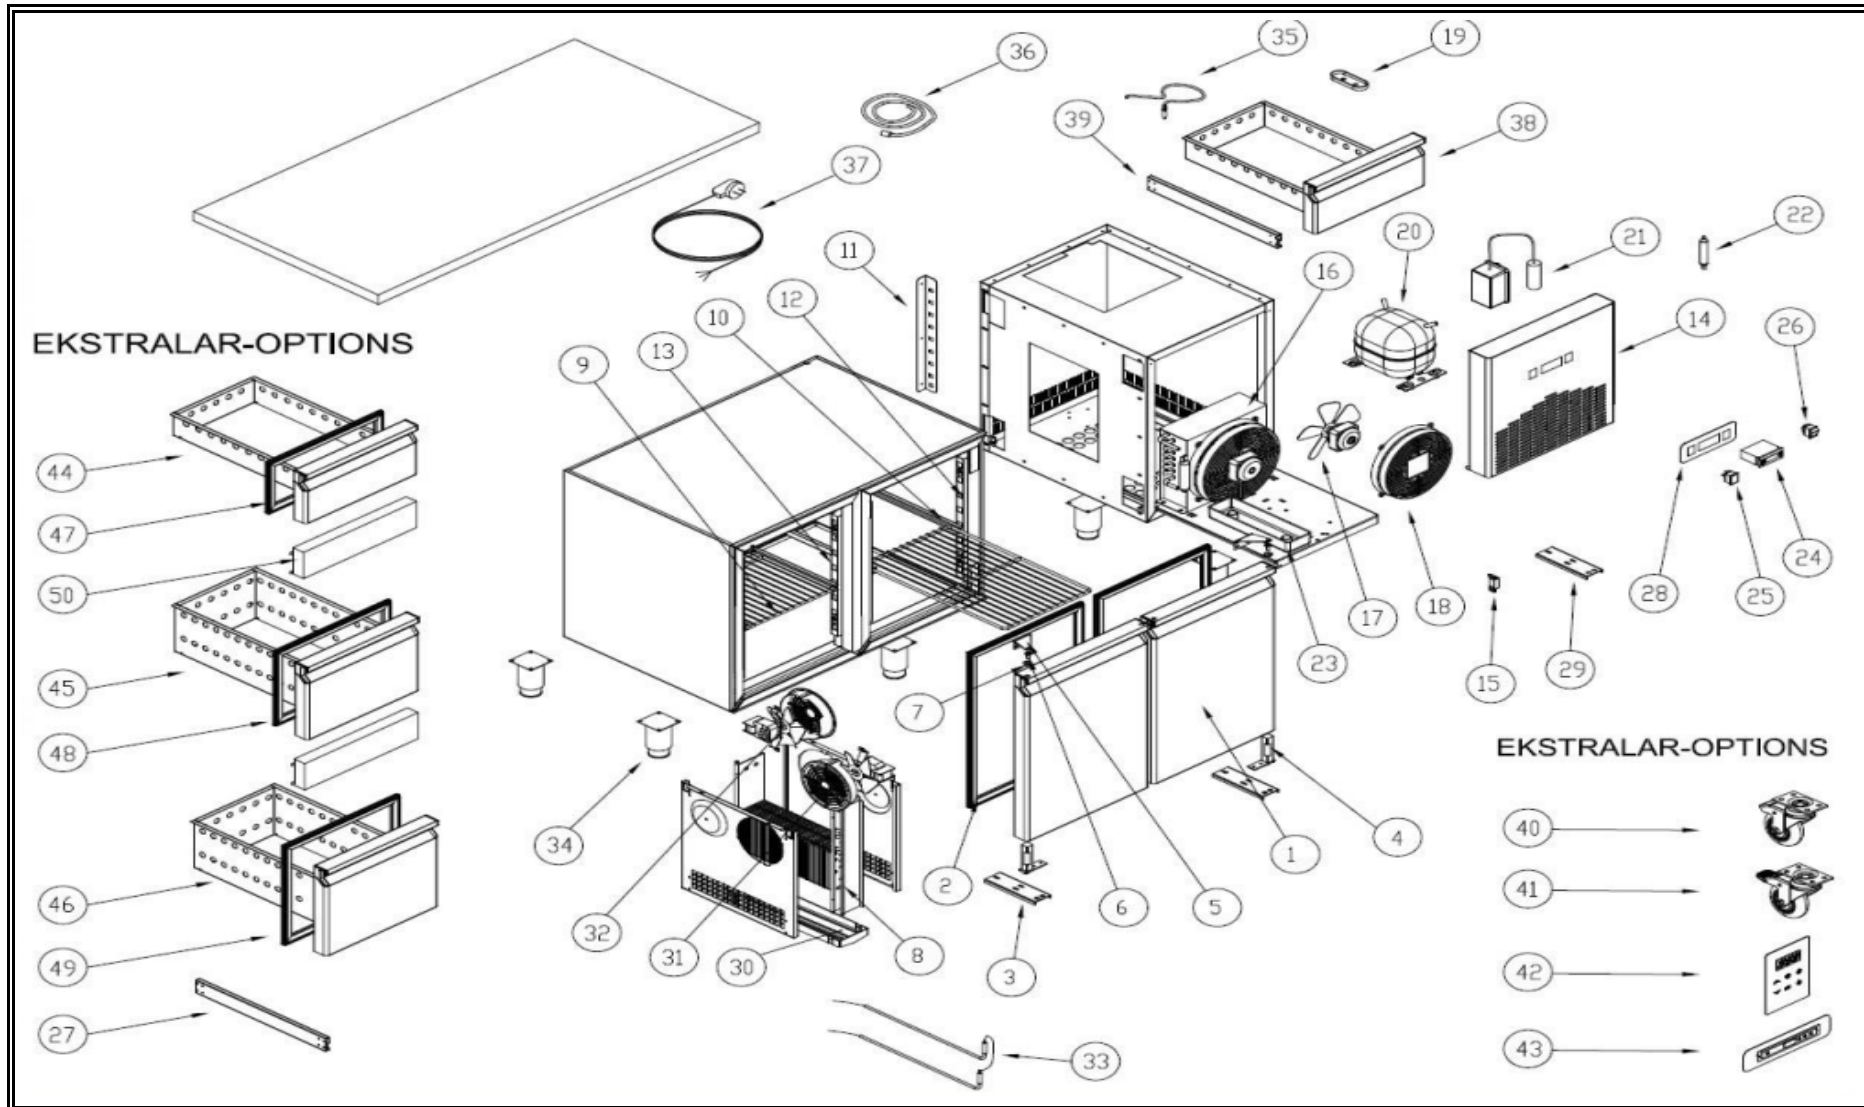

7489.5160

R290

Onderdelen informatie
Erzatzteil information
Spare part information
Information de pièces

POS:	Art.No.:	Omschrijving:	Aantal:
1		GLASS DOOR	2
2	CS9113.0035	DOOR GASKET	2
3	CS9113.1810	LOWER HINGE BRACKET	2
4	CS9113.1260	UPRIGHT HINGE AND PARTS	2
5	CS9113.2005	UPPER HINGE	2
6	CS9113.1815	UPPER HINGE PIN	2
7	CS9113.1820	PLASTIC HINGE BUSHING	2
8	CS9113.0250	EVAPORATOR	1
9		SHELF-CGN 530X333	2
10		SHELF GUIDE - CGN 530m	4
11		SHELF STANDARD - BACK	2
12		SHELF STANDARD - SIDE	4
13		SHELF STANDARD - MIDDLE	2
14		CANOPY	1
15		MAGNETIC HINGES	2
16		1/4 Hp CONDENSER	1
17	CS9113.1525	10W-FAN MOTOR	1
18	CS9113.0230	CONDENSER FAN PLASTIC	1
19		PROBE COVER	1
20	CS9113.2020	COMPRESSOR-EMT 6152 U (1/4HP)	1
21		RELAY BOX	1
22		DRYER	1
23	CS9113.1080	COMPRESSOR WATER PAN	1
24a	CS9338.3550	TWO PROPED DIGITAL THERMOSTAT (DIXELL)	1
24b		TWO PROPED DIGITAL THERMOSTAT (EVCO)	1
24c		MOTHERBOARD (DIXELL)	1
24d		MOTHERBOARD FRONT PANEL (DIXELL)	1
24e		MOTHERBOARD (ELIWELL)	1
24f		MOTHERBOARD FRONT PANEL (ELIWELL)	1
25	CS9113.0675	POWER SWITCH	1
26	CS9108.0254	ON - OFF SWITCH	1
27	CS9113.0010	DRAWER RAIL	
28	CS9113.2300	DIGITAL LABEL	1
29		CANOPY HINGE	1
30	CS9113.1075	EVAPORATOR WATER PAN	1
31	CS9113.0225	PLASTIC FAN PROTECTION	2
32	CS9113.0310	EVAP FAN MOTOR	2
33	CS9113.1045	200W RESISTANCE	1
34	CS9113.0610	STAINLESS STEEL LEG	5
35	CS9181.2051	PROBE	1
36	CS9390.2290	PROBE	1
37		PLUG CABLE	1
38		DRAWER MTG	1

POS:	Art.No.:	Omschrijving:	Aantal:
39	CS9113.0010	DRAWER RAIL	1
40	CS9113.0615	WHEEL WITHOUT BRAKE	3
41	CS9113.0620	WHEEL WITH BRAKE	2
42		WATER PROOF DIGITAL	1
43		TOUCH CONTROL DIGITAL	1
44		1/3 DRAWERS	
45	CS9113.2332	1/2 DRAWERS	
46		2/3 DRAWERS	
47	CS9113.0030	1/3 DRAWERS GASKET	
48	CS9113.0040	1/2 DRAWERS GASKET	
49	CS9113.0050	2/3 DRAWERS GASKET	
50	CS9113.2010	DRAWERS MIDDLE BRIDGE	
.	CS9113.1665	COUNTER REF EVAP GROUP 2 DOORS	1