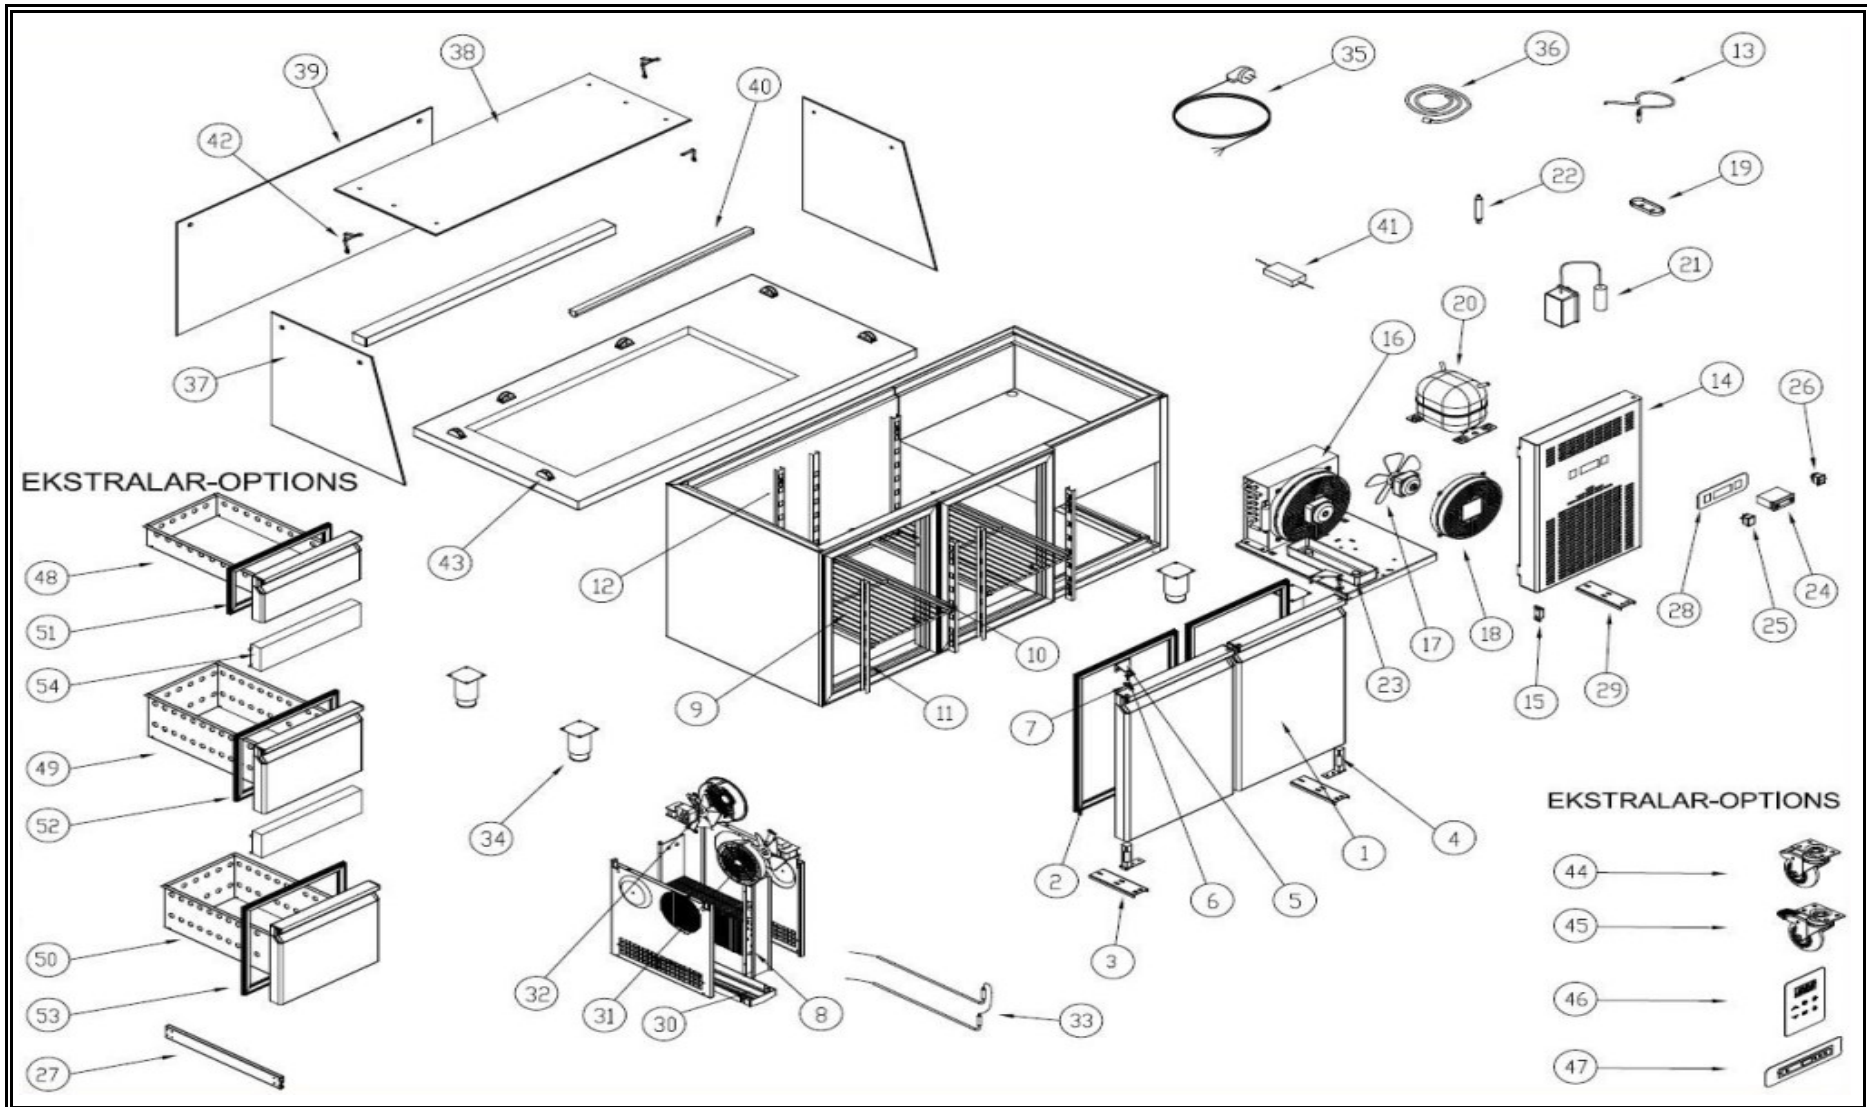

**7489.5150**

**R290**

Onderdelen informatie  
Erzatzteil information  
Spare part information  
Information de pièces

POS:	Art.No.:	Omschrijving:	Aantal:
1		DOOR	2
2	CS9113.0035	DOOR GASKET	2
3	CS9113.1810	LOWER HINGE BRACKET	2
4	CS9113.1260	UPRIGHT HINGE AND PARTS	2
5	CS9113.2005	UPPER HINGE	2
6	CS9113.1815	UPPER HINGE PIN	2
7	CS9113.1820	PLASTIC HINGE BUSHING	2
8	CS9113.0245	EVAPORATOR	1
9		SHELF-CGN 530X325	2
10		SHELF GUIDE - CGN 550mm	4
11		SHELF STANDARD	4
12		SHELF STANDARD	4
13	CS9181.2051	PROBE	1
14		CANOPY	1
15		MAGNETIC HINGES	2
16		1/4 Hp CONDENSER	1
17	CS9113.1525	10W-FAN MOTOR	1
18	CS9113.0230	CONDENSER FAN PLASTIC	1
19		PROBE COVER	1
20	CS9113.2045	COMPRESSOR-NEK 6181 U (1/4HP)	1
21		RELAY BOX	1
22		DRYER	1
23	CS9113.1080	COMPRESSOR WATER PAN	1
24a	CS9338.3550	TWO PROPED DIGITAL THERMOSTAT (DIXELL)	1
24b		TWO PROPED DIGITAL THERMOSTAT (EVCO)	1
24c		MOTHERBOARD (DIXELL)	1
24d		MOTHERBOARD FRONT PANEL (DIXELL)	1
24e		MOTHERBOARD (ELIWELL)	1
24f		MOTHERBOARD FRONT PANEL (ELIWELL)	1
25	CS9113.0675	POWER SWITCH	1
26	CS9108.0254	ON - OFF SWITCH	1
27	CS9113.2010	DRAWERS MIDDLE BRIDGE	
28	CS9113.2300	DIGITAL LABEL	1
29		CANOPY HINGE	1
30	CS9113.1075	EVAPORATOR WATER PAN	1
31	CS9113.0225	PLASTIC FAN PROTECTION	2
32	CS9113.0310	EVAP FAN MOTOR	2
33	CS9113.1045	200W RESISTANCE	1
34	CS9113.0610	STAINLESS STEEL LEG	5
35		PLUG CABLE	1
36	CS9390.2290	PROBE	1
37		SIDE GLASS - CGN	2
38		UPPERSIDE GLASS -- CGN2-3SGC	1

POS:	Art.No.:	Omschrijving:	Aantal:
39		BACKSIDE GLASS -- CGN2-3SGC	1
40	CS9113.0935	CGN2 LED LAMP	1
41	CS9113.0880	LED TRANSFORMER	1
42		GLASS CONNECTING SCREW KIT	4
43		GLASS CONNECTING LEGS	6
44	CS9113.0615	WHEEL WITHOUT BRAKE	3
45	CS9113.0620	WHEEL WITH BRAKE	2
46		WATER PROOF DIGITAL	1
47		TOUCH CONTROL DIGITAL	1
48		1/3 DRAWERS	
49		1/2 DRAWERS	
50		2/3 DRAWERS	
51	CS9113.0030	1/3 DRAWER GASKET	
52	CS9113.0040	1/2 DRAWER GASKET	
53	CS9113.0050	2/3 DRAWER GASKET	
.	CS9113.1690	UNDERCOUNTER REF EVAPORATOR	1