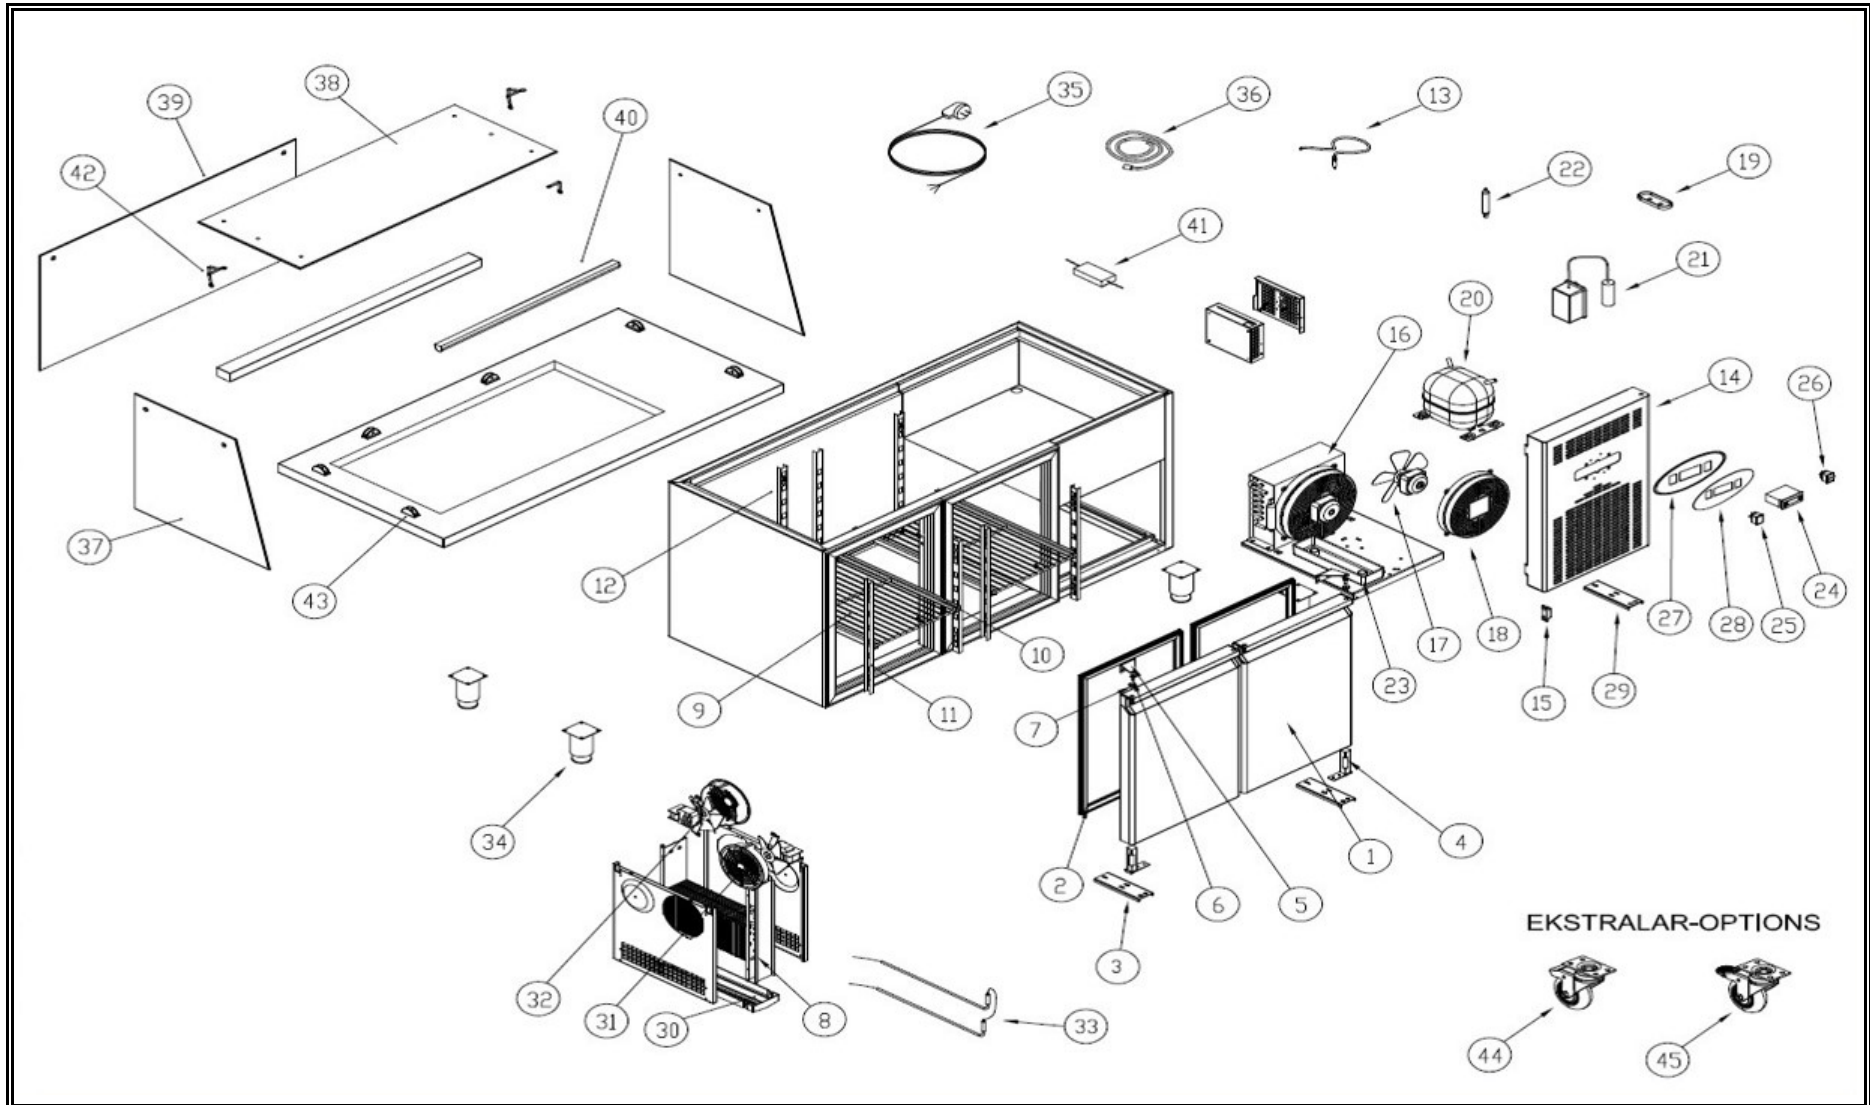

7489.5150

R134a

Onderdelen informatie

Erzatzteil information

Spare part information

Information de pièces

POS:	Art.No.:	Omschrijving:	Aantal:
1		DOOR	2
2	CS9113.0035	DOOR GASKET	2
3	CS9113.1810	LOVER HINGE BRACET	2
4	CS9113.1260	UPRIGHT HINGE AND PARTS	2
5	CS9113.2005	UPPER HINGE	2
6	CS9113.1815	UPPER HINGE PIM	2
7	CS9113.1820	HINGE PLASTIC	2
8	CS9113.0245	EVAPOROTOR	1
9		SHELF-CGN 530X325	2
10		SHELF GUIDE - CGN 550mm	4
11		SHELF RACKET	4
12		SHELF RACKET	4
13	CS9181.2051	PROP	1
14		CANOPY	1
15		MAGNET HINGES	2
16	CS9113.1765	1/4 Hp CONDANSER	1
17	CS9113.1525	10W-FAN MOTOR	1
18	CS9113.0230	CONDANSER FAN PLASTIC	1
19		PROP COVER	1
20	CS9113.0480	COMPRESSOR- EMT 6170 Z (1/4HP)	1
21		ROLE BOX	1
22		DRAYER	1
23	CS9113.1080	WATER BOX	1
24	CS9338.3550	DIGITAL THERMOSTAT TWO PROPE(DIXELL)	1
25	CS9113.0675	POWER SWITCH	1
26	CS9108.0254	ON - OFF SWITCH	1
27		PLASTIC COVER	1
28	CS9113.2300	DIGITAL LABEL	1
29		CANOPY HINGE	1
30	CS9113.1075	EVAPOROTOR CUP	1
31	CS9113.0225	PLASTIC FAN PROTECTION	2
32	CS9113.0310	EVAP FAN MOTOR	2
33	CS9113.1045	200W RESISTANCE	1
34	CS9113.0610	STAINLESS STEEL LEG	5
35		PLUG CABLE	1
36	CS9390.2290	PROP	1
37		SIDE GLASS - CGN	2
38		UPPER SIDE GLASS -- CGN2-3SGC	1
39		BACK SIDE GLASS -- CGN2-3SGC	1
40	CS9113.0935	CGN2 LED LAMP	1
41	CS9113.0880	TRANSFORMER LED	1
42		GLASS ASSAMBLY SCREWS	4
43		GLASS ASSAMBLY LEGA	6

Onderdelenlijst 7489.5150

POS:	Art.No.:	Omschrijving:	Aantal:
44	CS9113.0615	WHEELS	3
45	CS9113.0620	WHEELS BRAKE	2
.	CS9113.1690	UNDERCOUNTER REF EVAPARATOR	1