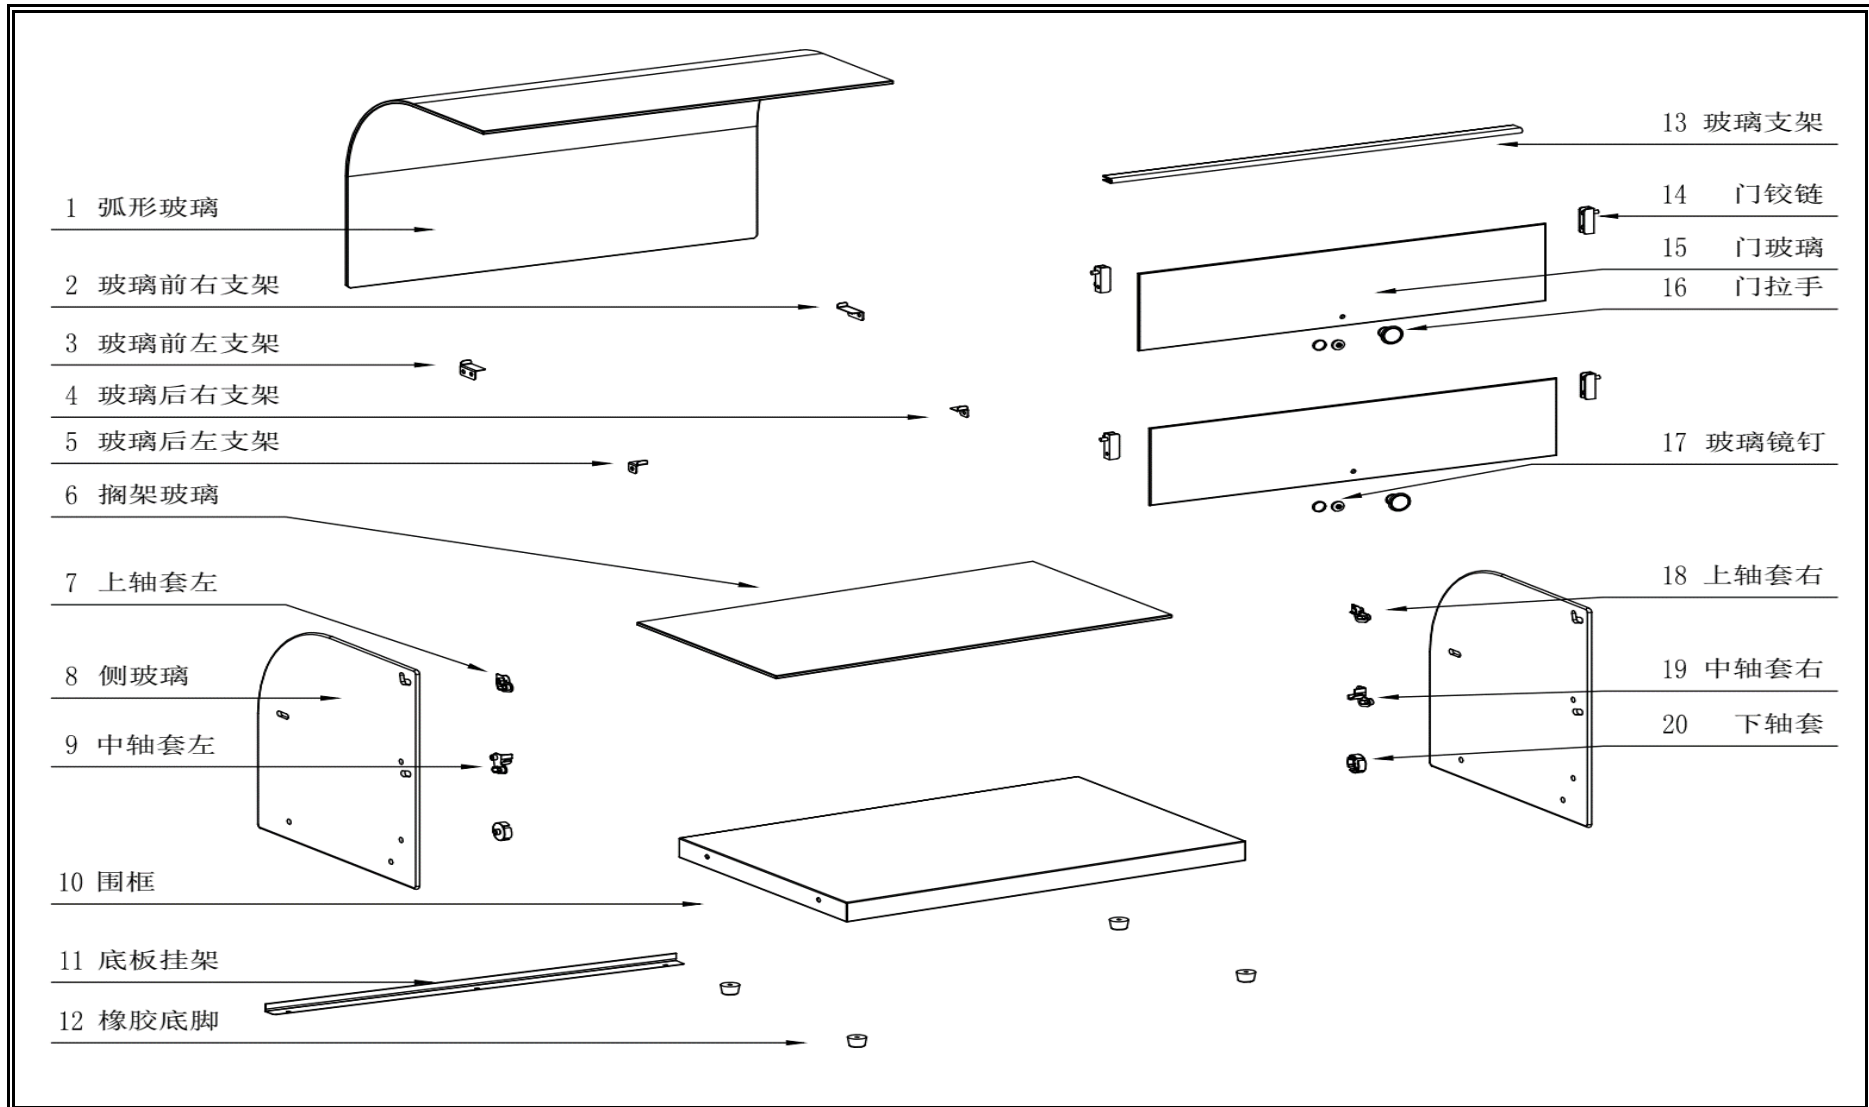

7487.0240

Onderdelen informatie
Erzatzteil information
Spare part information
Information de pièces

POS:	Art.No.:	Omschrijving:	Aantal:
1		Curved glass	
2		Right front bracket for shelf glass	
3		Left front bracket for shelfglass	
4		Right rear bracket for shelfglass	
5		Left rear bracket for shelfglass	
6		Shelf glass	
7		Left top bushing	
8		Side glass	
9		Left mid-bushing	
10		Grill	
11		Basebaord hanger	
12		Rubber feet	
13		Glass bracket	
14	9338.2004	Door hinge	
15		Door glass	
16	9338.2005	Handle	
17		Nail for glass	
18		Right top bushing	
19		Right mid bushing	
20		Lower bushing	