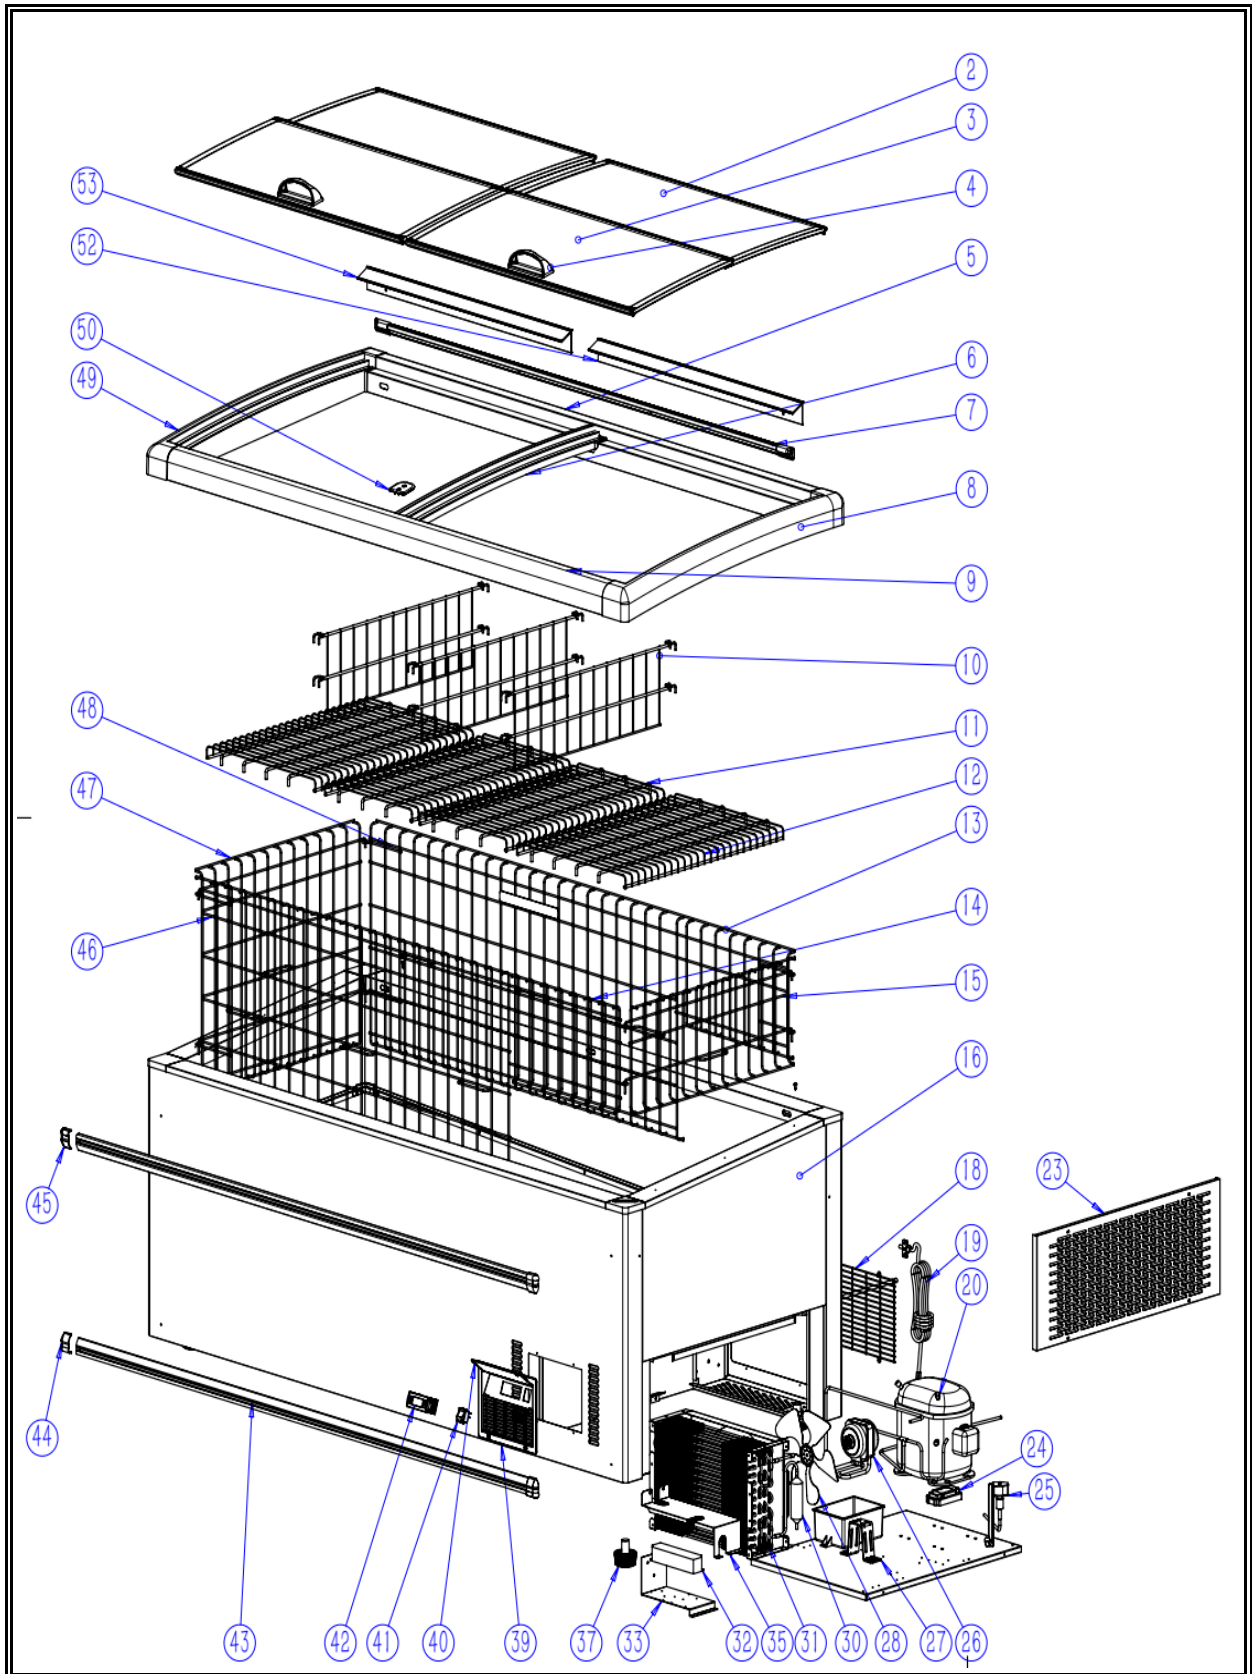

POS:	Art.No.:	Omschrijving:	Aantal:
2		Rear glass door	2
3		Front glass door	2
4		Glass door handle	2
5		Back frame	1
6		Mullion	1
7		Left LED light accessories	1
8		Right frame	1
9		Front frame	1
10	CS7455.2540	Separate bar	4
11		Bottom net A	4
12		Bottom net	1
13		Rear side net- Right	1
14		Front side net - Right	1
15		Right side net	1
16		Indulated body	1
18		Back mesh	1
19		Power cable	1
20	CS9338.3430	Compressor	1
23		Side panel of compressor unit	1
24		Electronic box	1
25	CS9338.2460	Solenoid valve	1
26	CS9390.0130	Fan motor	1
27		Condenser fan motor bracket	1
28	CS9338.1855	Condenser fan blade	1
30		Dry filter	1
31		Condenser	1
32		LED light driver	1
33		Fixed parts	1
35		Electronic box cover	1
37		Adjustable feet	6
39		Thermostat panel	1
40		Thermostat panel cover	1
41	CS9030.0510	Light switch	1
42	CS9338.2754	Digital controller	1
43		Bumper strip B	2
44		Bumper strip right cover	2
45		Bumper strip left cover	2
46		Front side net -Left	1
47		Left side net	1
48		Rear side net - Left	1
49		Left frame	1
50		Positioning cover	1
52		Left PVC price strip	1