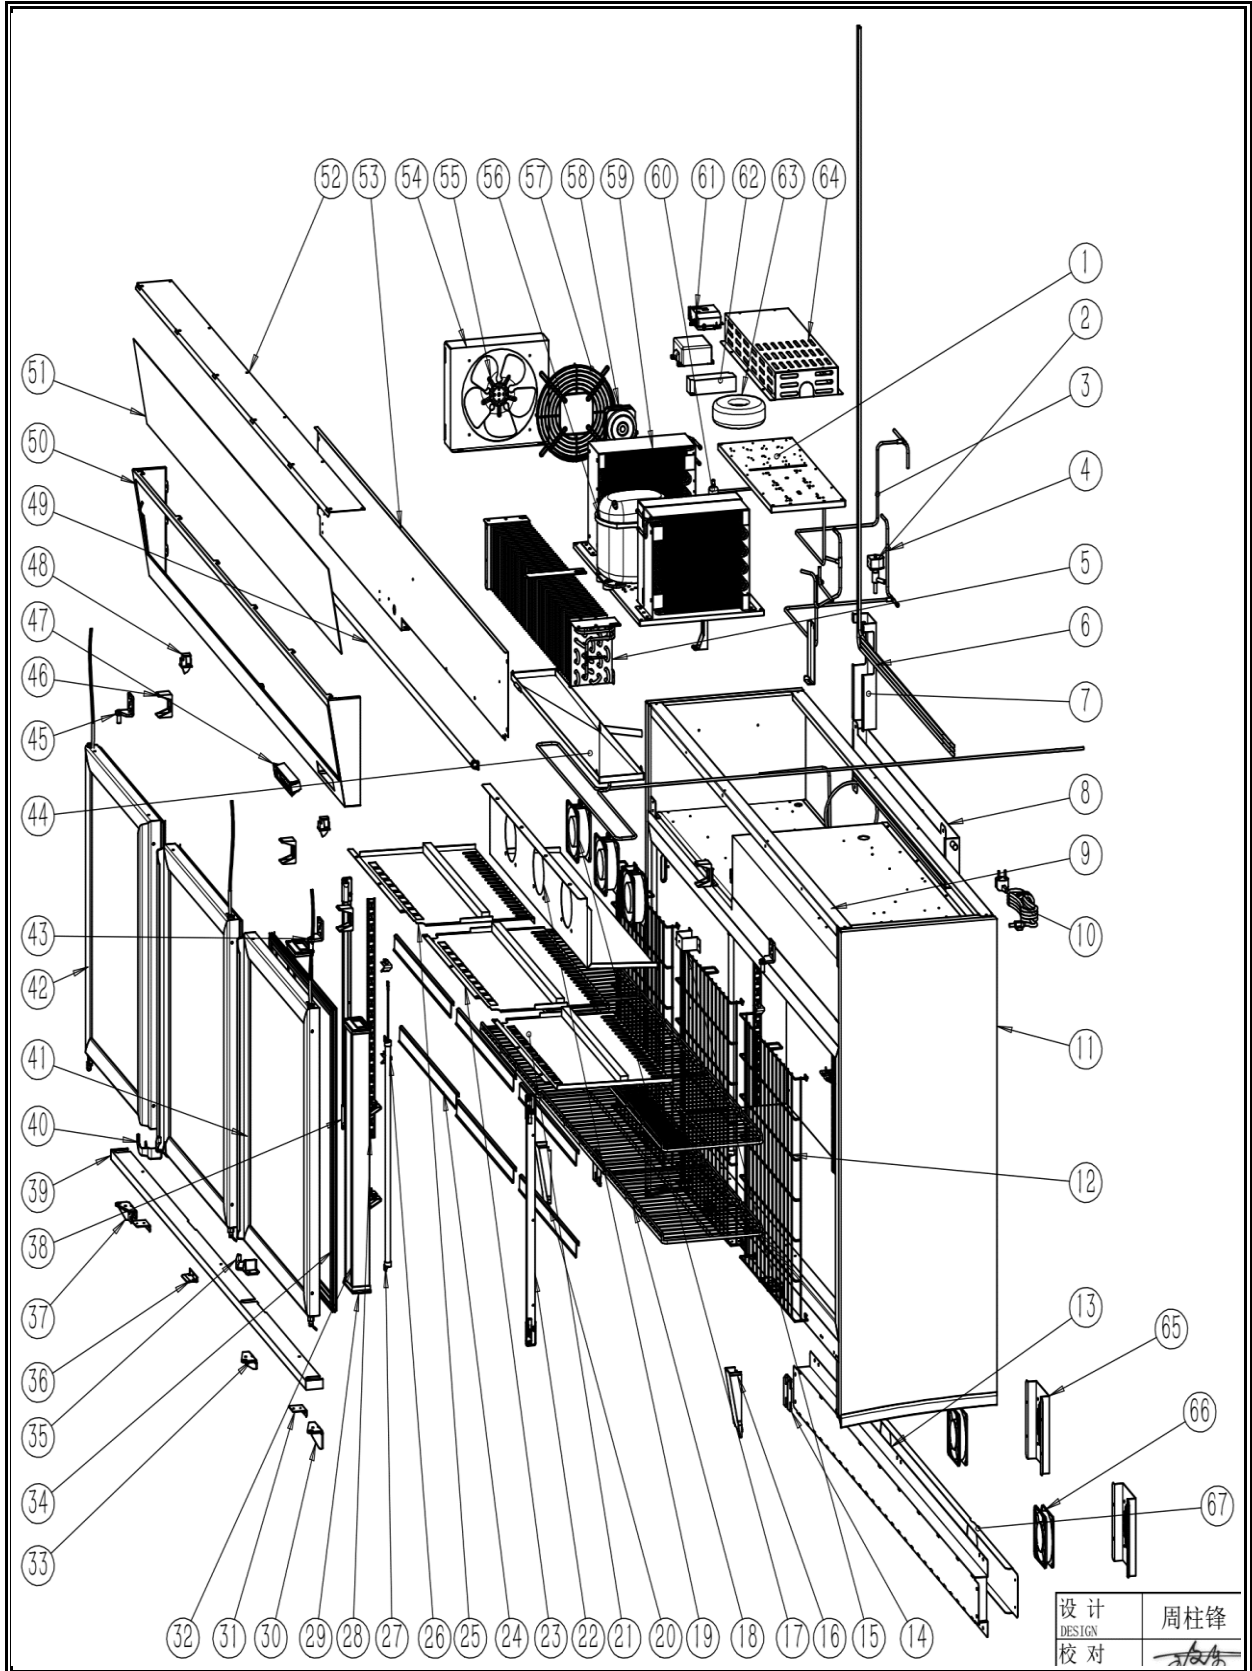

POS:	Art.No.:	Omschrijving:	Aantal:
1		Electrical fixer	1
2		Solenoid valve	0
3		Condenser connection tube A	0
4		Condenser connection tube B	0
5	CS9338.2756	Evaporator	1
6		Sub condenser	1
7		Sub-condenser cover	2
8		Back-mounted evaporative plate assembly	1
9		Front connection bar	2
10		Plug	1
11		Cabinet	1
12		Inner partition	0
13		Rear support assembly - spray (double white)	1
14		Decorative cover buckle	2
15		Evaporation cover holder (white)	2
16		Lower foot trim cover right (grey)	1
17	CS9163.2815	Quad Fan	2
18		Small shelf	4
19		Evaporation fan panel - spray (double white)	1
20		Lower foot trim cover left (grey)	1
21		Top wind guide plate right - spray (double white)	1
22		P-type LED light left component (transparent)	1
23		Top air guide plate - spray (double white)	1
24		Price tag (white and transparent)	4
25		Top wind guide left-spray (double white)	1
26	CS7455.2225	K clip	27
27	CS9338.2758	T5 round tube LED light (milk white)	2
28		K strip	12
29		Middle beam end (white)	4
30		Right bottom hinge	1
31		Lower door fixing block	3
32		Medium beam foaming parts	2
33		Mid-lower door hinge R	1
34	CS9338.2760	Door sealer	3
35		Door corner right (grey)	2
36		Door supporter	2
37		Left bottom hinge	1
38		P-type LED light right assembly (transparent)	1
39		Front bezel - spray (double gray; color number 429C)	1
40		Door guard angle left (grey)	1
41		Right door	2
42		Left door	1
43	CS9338.2314	Right top hinge	2