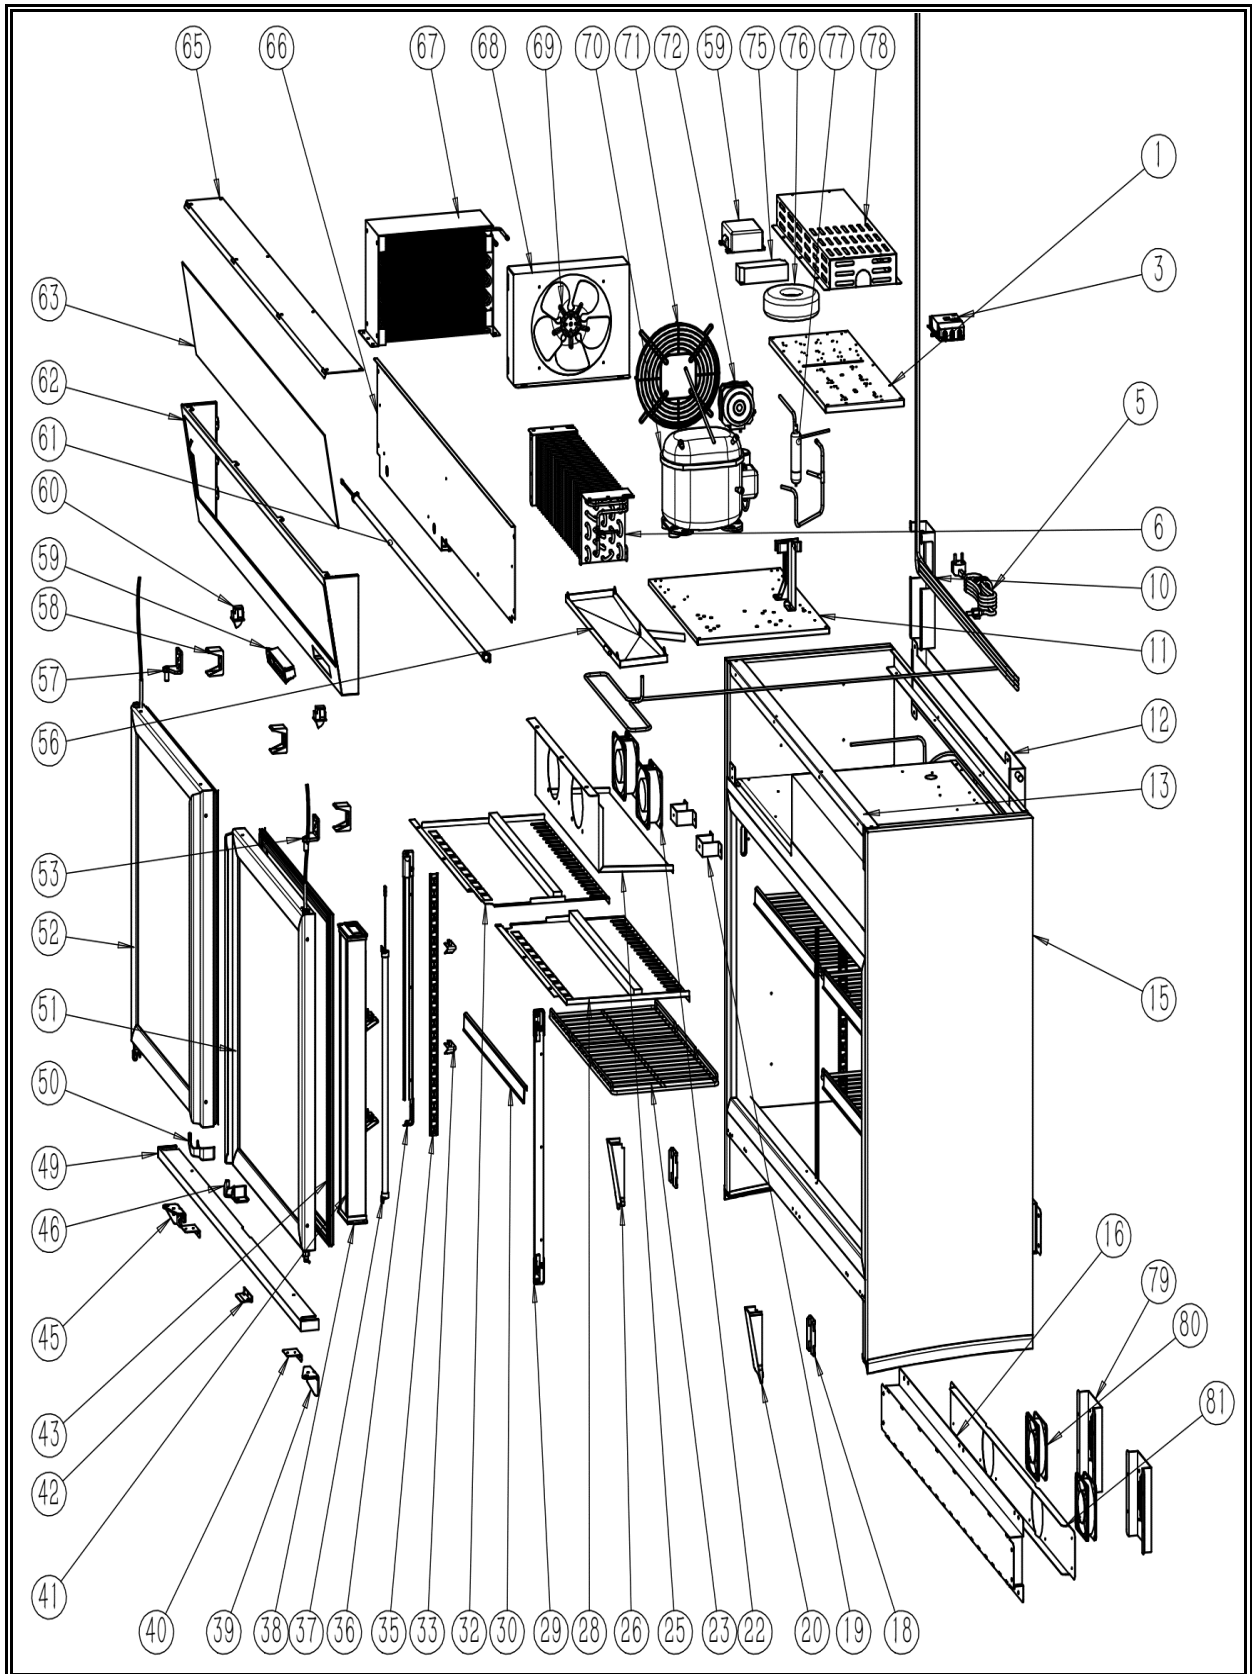

**7455.2510**

**R290**

Onderdelen informatie  
Erzatzteil information  
Spare part information  
Information de pièces

POS:	Art.No.:	Omschrijving:	Aantal:
2		Rear glass door	2
3		Front glass door	2
4		Glass door handle	1
5		Back frame	1
6		Mullion	1
7		Right LED light accessories	1
8		Right frame	1
9		Front frame	1
10	CS7455.2540	Separate bar	2
11		Bottom net A	1
12		Bottom net	2
13		Rear side net	1
14		Front side net	1
15		Right side net	1
16		Indulated body	1
18		Back mesh	1
19		Power cable	1
20	CS9390.2325	Compressor	1
23		Side panel of compressor unit	1
24		Electronic box	1
25	CS9338.2460	Solenoid valve	1
26	CS9390.0130	Fan motor	1
27		Condenser fan motor bracket	1
28	CS9338.1855	Condenser fan blade	1
30		Dry filter	1
31		Condenser	1
32		LED light driver	1
33		Fixed parts	1
35		Electronic box cover	1
37		Adjustable feet	4
39		Thermostat panel	1
40		Thermostat panel cover	1
41	CS9030.0510	Light switch	1
42	CS9338.2754	Digital controller	1
43		Bumper strip B	2
44		Bumper strip right cover	2
45		Bumper strip left cover	2
47		Left side net	1
49		Left frame	1
50		Positioning cover	1
52		Left PVC price strip	1
53		Right PVC price strip	1