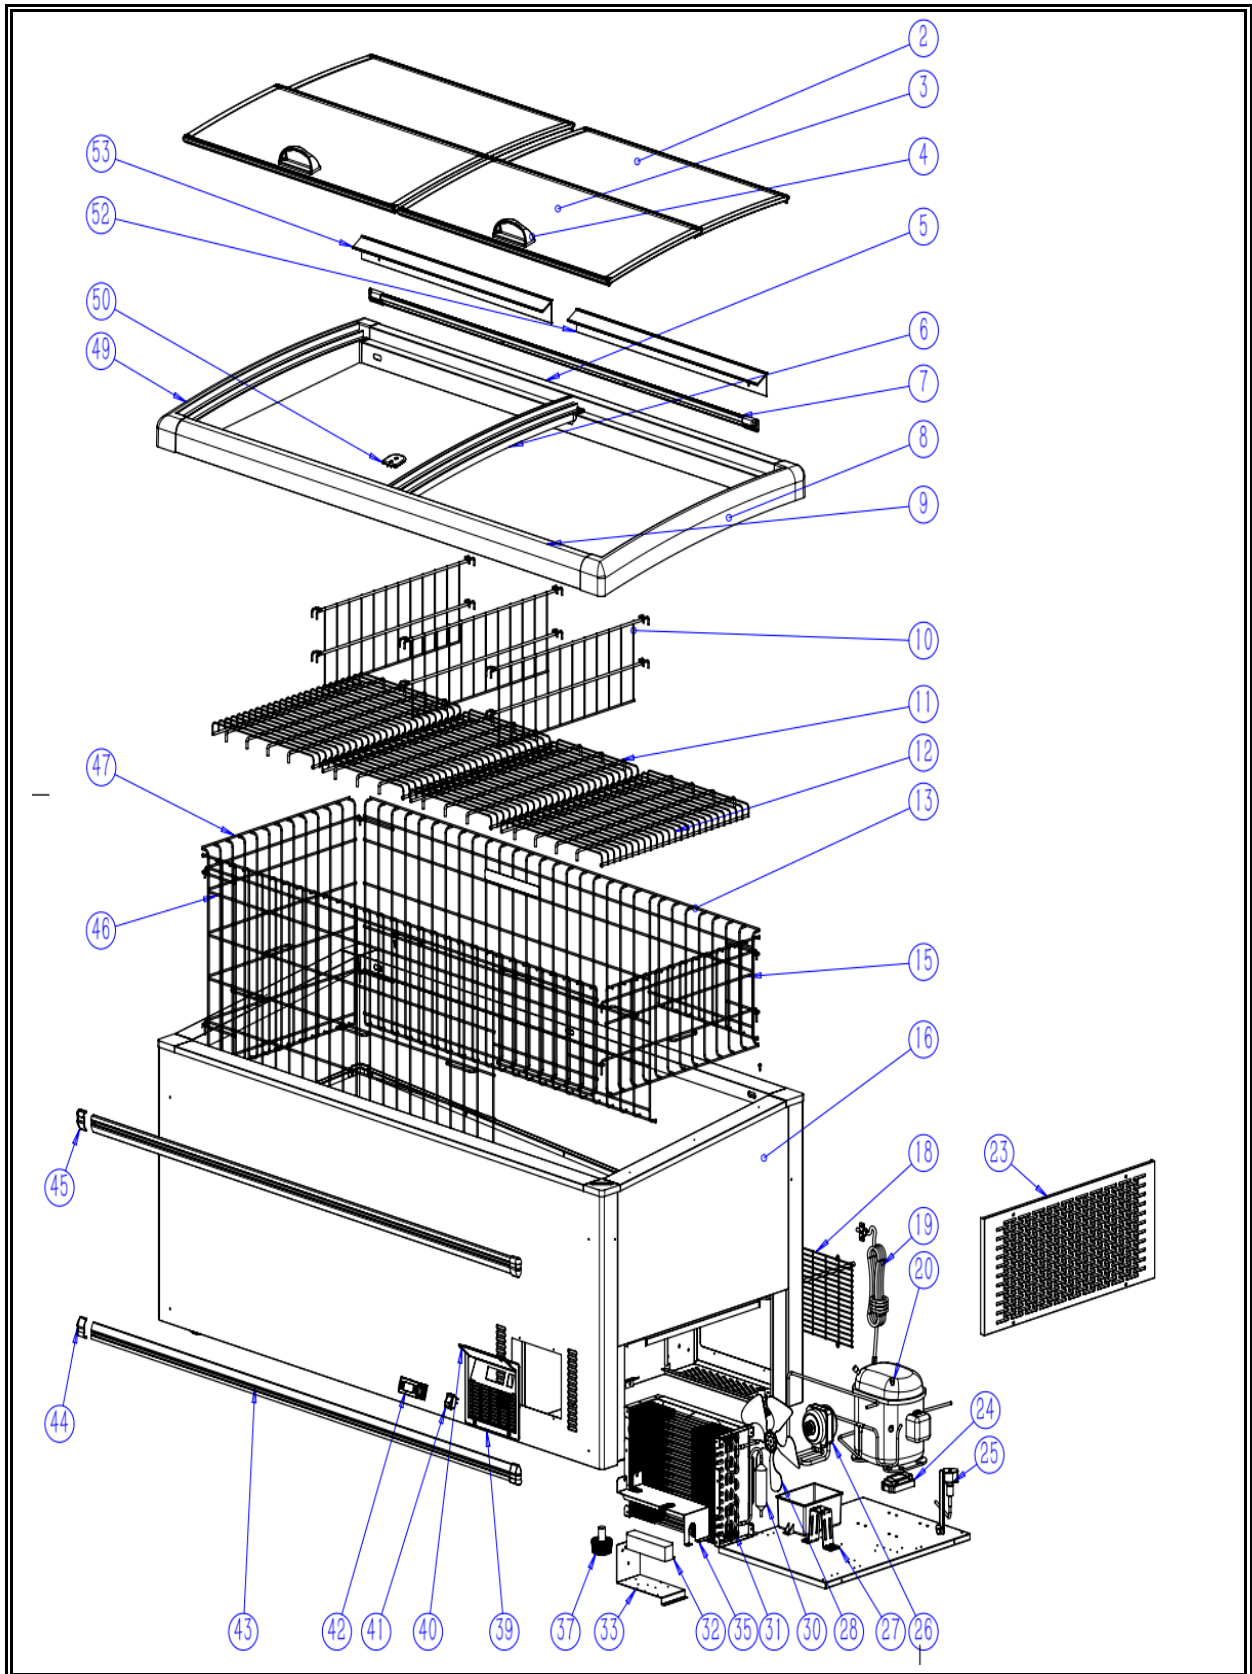

**7455.2510**

**R290**

Onderdelen informatie  
Erzatzteil information  
Spare part information  
Information de pièces

POS:	Art.No.:	Omschrijving:	Aantal:
2		Rear glass door	2
3		Front glass door	2
4		Glass door handle	1
5		Back frame	1
6		Mullion	1
7		Right LED light accessories	1
8		Right frame	1
9		Front frame	1
10	CS7455.2540	Separate bar	2
11		Bottom net A	1
12		Bottom net	2
13		Rear side net	1
14		Front side net	1
15		Right side net	1
16		Indulated body	1
18		Back mesh	1
19		Power cable	1
20	CS9390.2325	Compressor	1
23		Side panel of compressor unit	1
24		Electronic box	1
25	CS9338.2460	Solenoid valve	1
26	CS9390.0130	Fan motor	1
27		Condenser fan motor bracket	1
28	CS9338.1855	Condenser fan blade	1
30		Dry filter	1
31		Condenser	1
32		LED light driver	1
33		Fixed parts	1
35		Electronic box cover	1
37		Adjustable feet	4
39		Thermostat panel	1
40		Thermostat panel cover	1
41	CS9030.0510	Light switch	1
42	CS9338.2754	Digital controller	1
43		Bumper strip B	2
44		Bumper strip right cover	2
45		Bumper strip left cover	2
47		Left side net	1
49		Left frame	1
50		Positioning cover	1
52		Left PVC price strip	1
53		Right PVC price strip	1