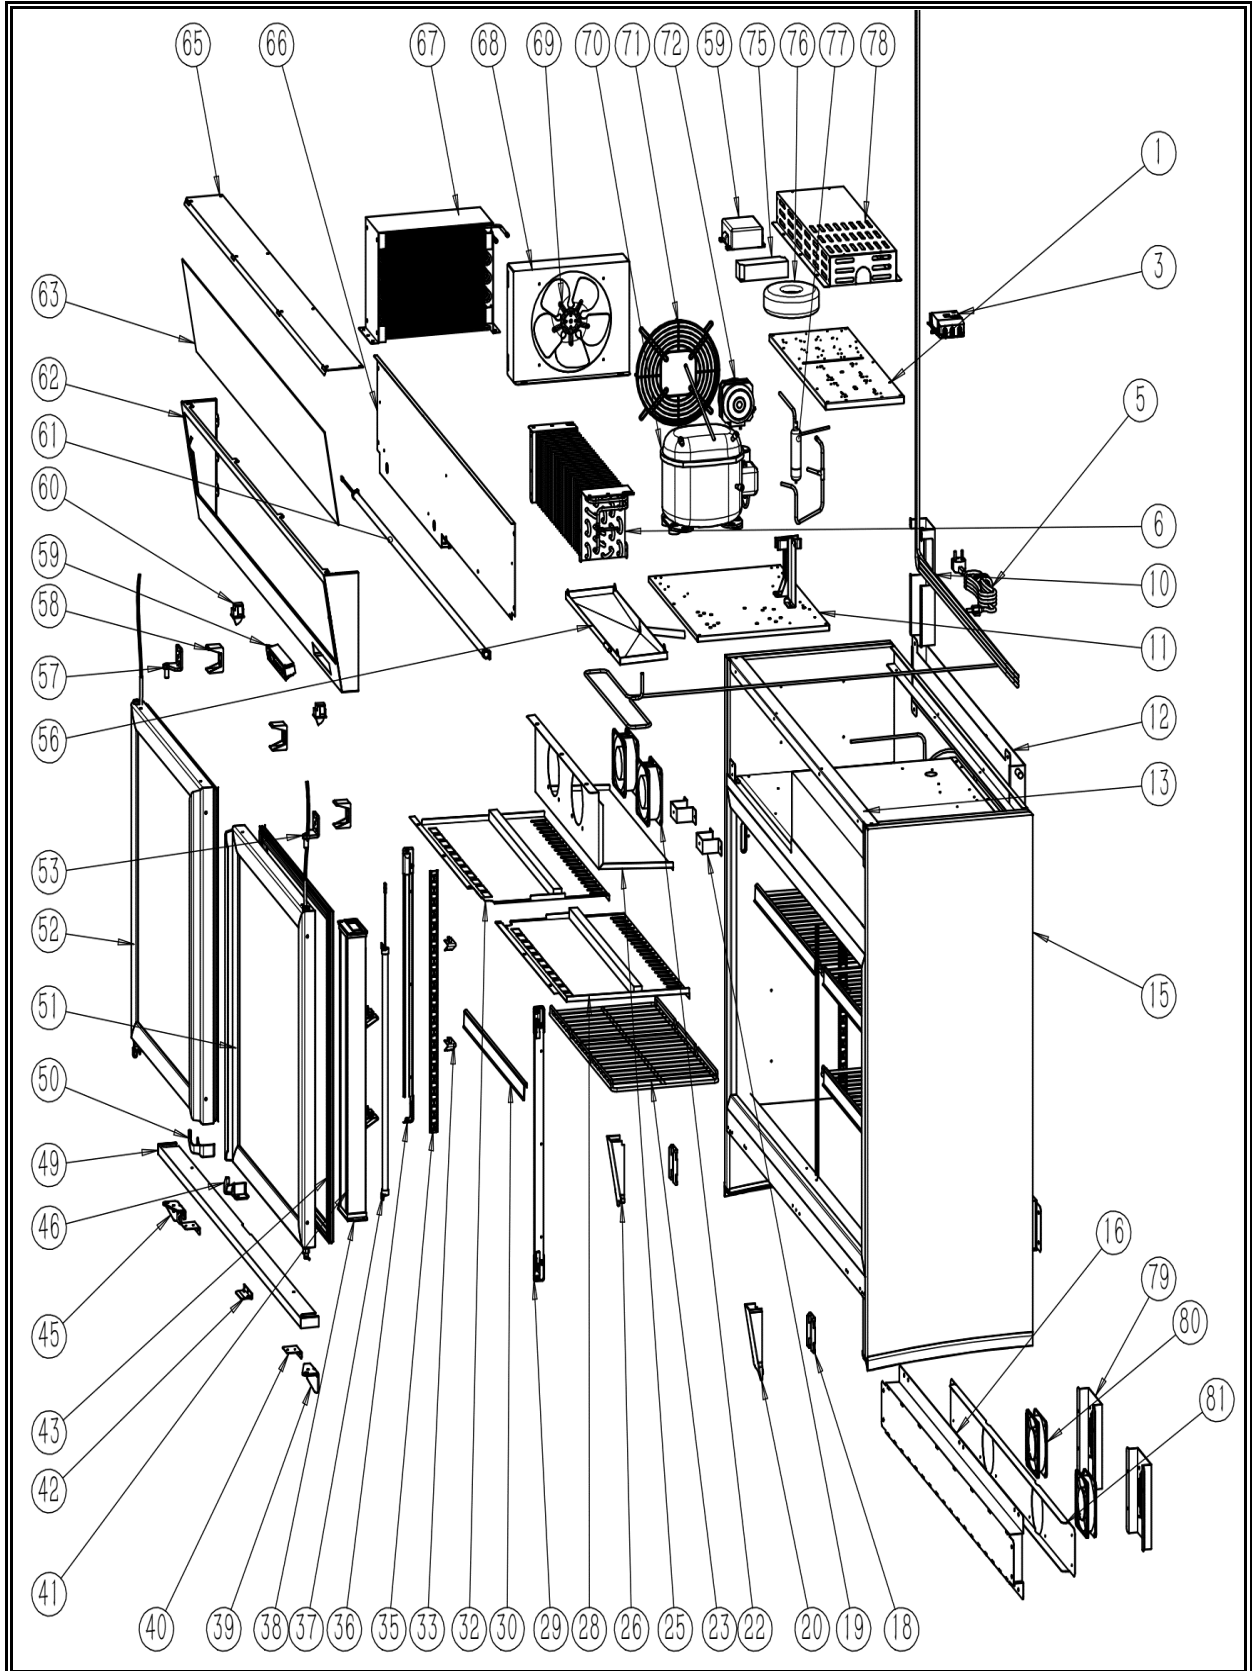

**7455.2500**

**R290**

Onderdelen informatie  
Erzatzteil information  
Spare part information  
Information de pièces

POS:	Art.No.:	Omschrijving:	Aantal:
2		Rear glass door	2
3		Front glass door	2
4		Glass door handle	1
5		Back frame	1
6		Mullion	1
7		Right LED light accessories	1
8		Right frame	1
9		Front frame	1
10	CS7455.2540	Separate bar	2
11		Bottom net A	1
12		Bottom net	2
13		Rear side net	1
14		Front side net	1
15		Right side net	1
16		Indulated body	1
18		Back mesh	1
19		Power cable	1
20	CS9390.2325	Compressor	1
23		Side panel of compressor unit	1
24		Electronic box	1
25	CS9338.2460	Solenoid valve	1
26	CS9390.0130	Fan motor	1
27		Condenser fan motor bracket	1
28	CS9338.1855	Condenser fan blade	1
30		Dry filter	1
31		Condenser	1
32		LED light driver	1
33		Fixed parts	1
35		Electronic box cover	1
37		Adjustable feet	4
39		Thermostat panel	1
40		Thermostat panel cover	1
41	CS9030.0510	Light switch	1
42	CS9338.2754	Digital controller	1
43		Bumper strip B	2
44		Bumper strip right cover	2
45		Bumper strip left cover	2
47		Left side net	1
49		Left frame	1
50		Positioning cover	1
52		Left PVC price strip	1
53		Right PVC price strip	1