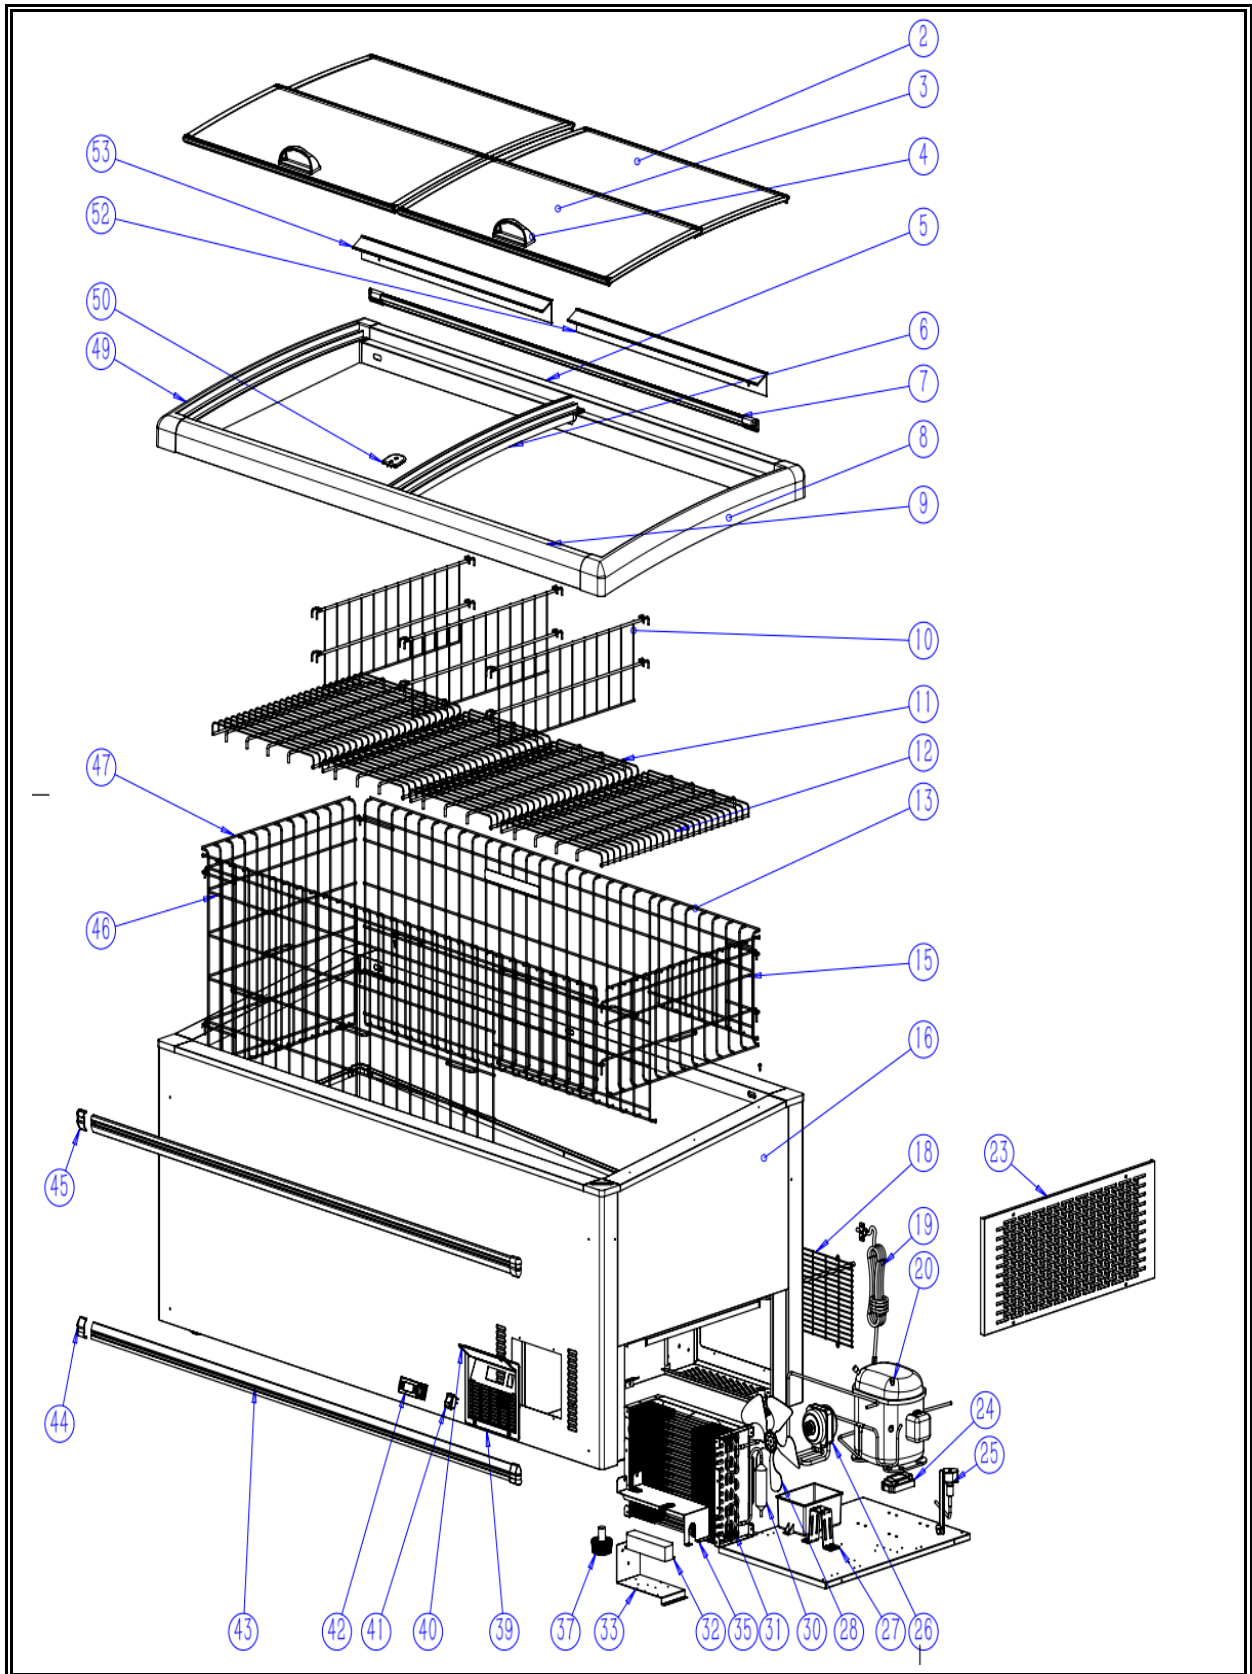

**7455.2500**

**R290**

Onderdelen informatie  
Erzatzteil information  
Spare part information  
Information de pièces

POS:	Art.No.:	Omschrijving:	Aantal:
2		Rear glass door	2
3		Front glass door	2
4		Glass door handle	1
5		Back frame	1
6		Mullion	1
7		Right LED light accessories	1
8		Right frame	1
9		Front frame	1
10	CS7455.2540	Separate bar	2
11		Bottom net A	1
12		Bottom net	2
13		Rear side net	1
14		Front side net	1
15		Right side net	1
16		Indulated body	1
18		Back mesh	1
19		Power cable	1
20	CS9390.2325	Compressor	1
23		Side panel of compressor unit	1
24		Electronic box	1
25	CS9338.2460	Solenoid valve	1
26	CS9390.0130	Fan motor	1
27		Condenser fan motor bracket	1
28	CS9338.1855	Condenser fan blade	1
30		Dry filter	1
31		Condenser	1
32		LED light driver	1
33		Fixed parts	1
35		Electronic box cover	1
37		Adjustable feet	4
39		Thermostat panel	1
40		Thermostat panel cover	1
41	CS9030.0510	Light switch	1
42	CS9338.2754	Digital controller	1
43		Bumper strip B	2
44		Bumper strip right cover	2
45		Bumper strip left cover	2
47		Left side net	1
49		Left frame	1
50		Positioning cover	1
52		Left PVC price strip	1
53		Right PVC price strip	1