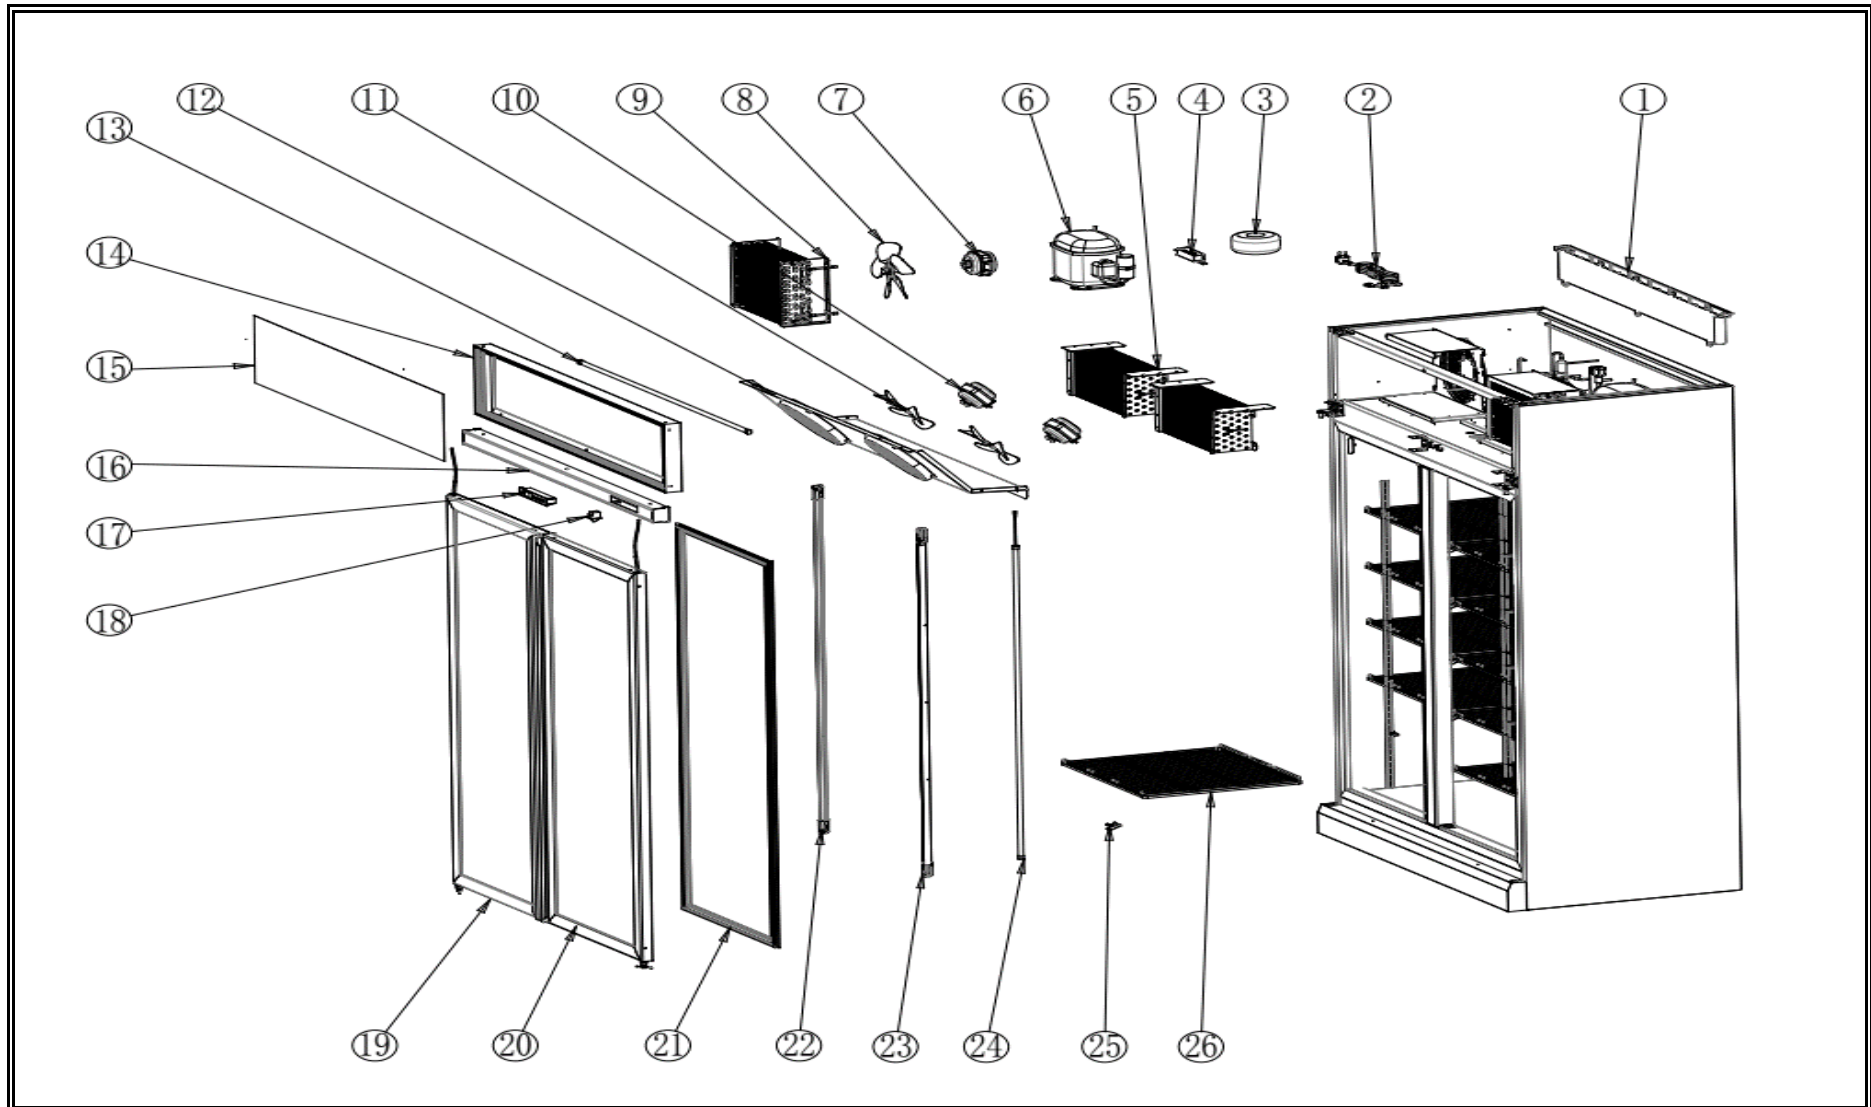

7455.2425

R290

Onderdelen informatie
Erzatzteil information
Spare part information
Information de pièces

POS:	Art.No.:	Omschrijving:	Aantal:
1		Water tray	1
2		Plug cable	1
3		Transformer	1
4	CS9338.2794	Led light driver	1
5	CS9338.2790	Evaporator	2
6	CS9390.2325	Compresspr	2
7	CS9390.0130	Condenser fan motor	2
8	CS9338.1855	Condenser fan blade	2
9	CS9338.2804	Condenser	2
10	CS9390.1425	Evaporator fan motor	2
11	CS9338.1885	Evaporator fan blade	2
12		Evaporator fan motor cover panel	1
13	CS9338.2808	Canopy box light	1
14	CS7455.2474	Canopy box	1
15		Canopy perspex cover	1
16		Top decoration panel	1
17	CS9390.2405	Digital controller	1
18	CS9338.2764	Fan switch	2
19	CS9338.2524	Glass door left	1
20	CS9338.2522	Glass door right	1
21	CS9338.2306	Door seal	2
22	CS9338.2260	Led light light	1
23	CS9338.2264	Led light Right	1
24	CS9338.2262	Middle frame light	1
25	CS7455.2225	Kclip	45
26		Shelf	10