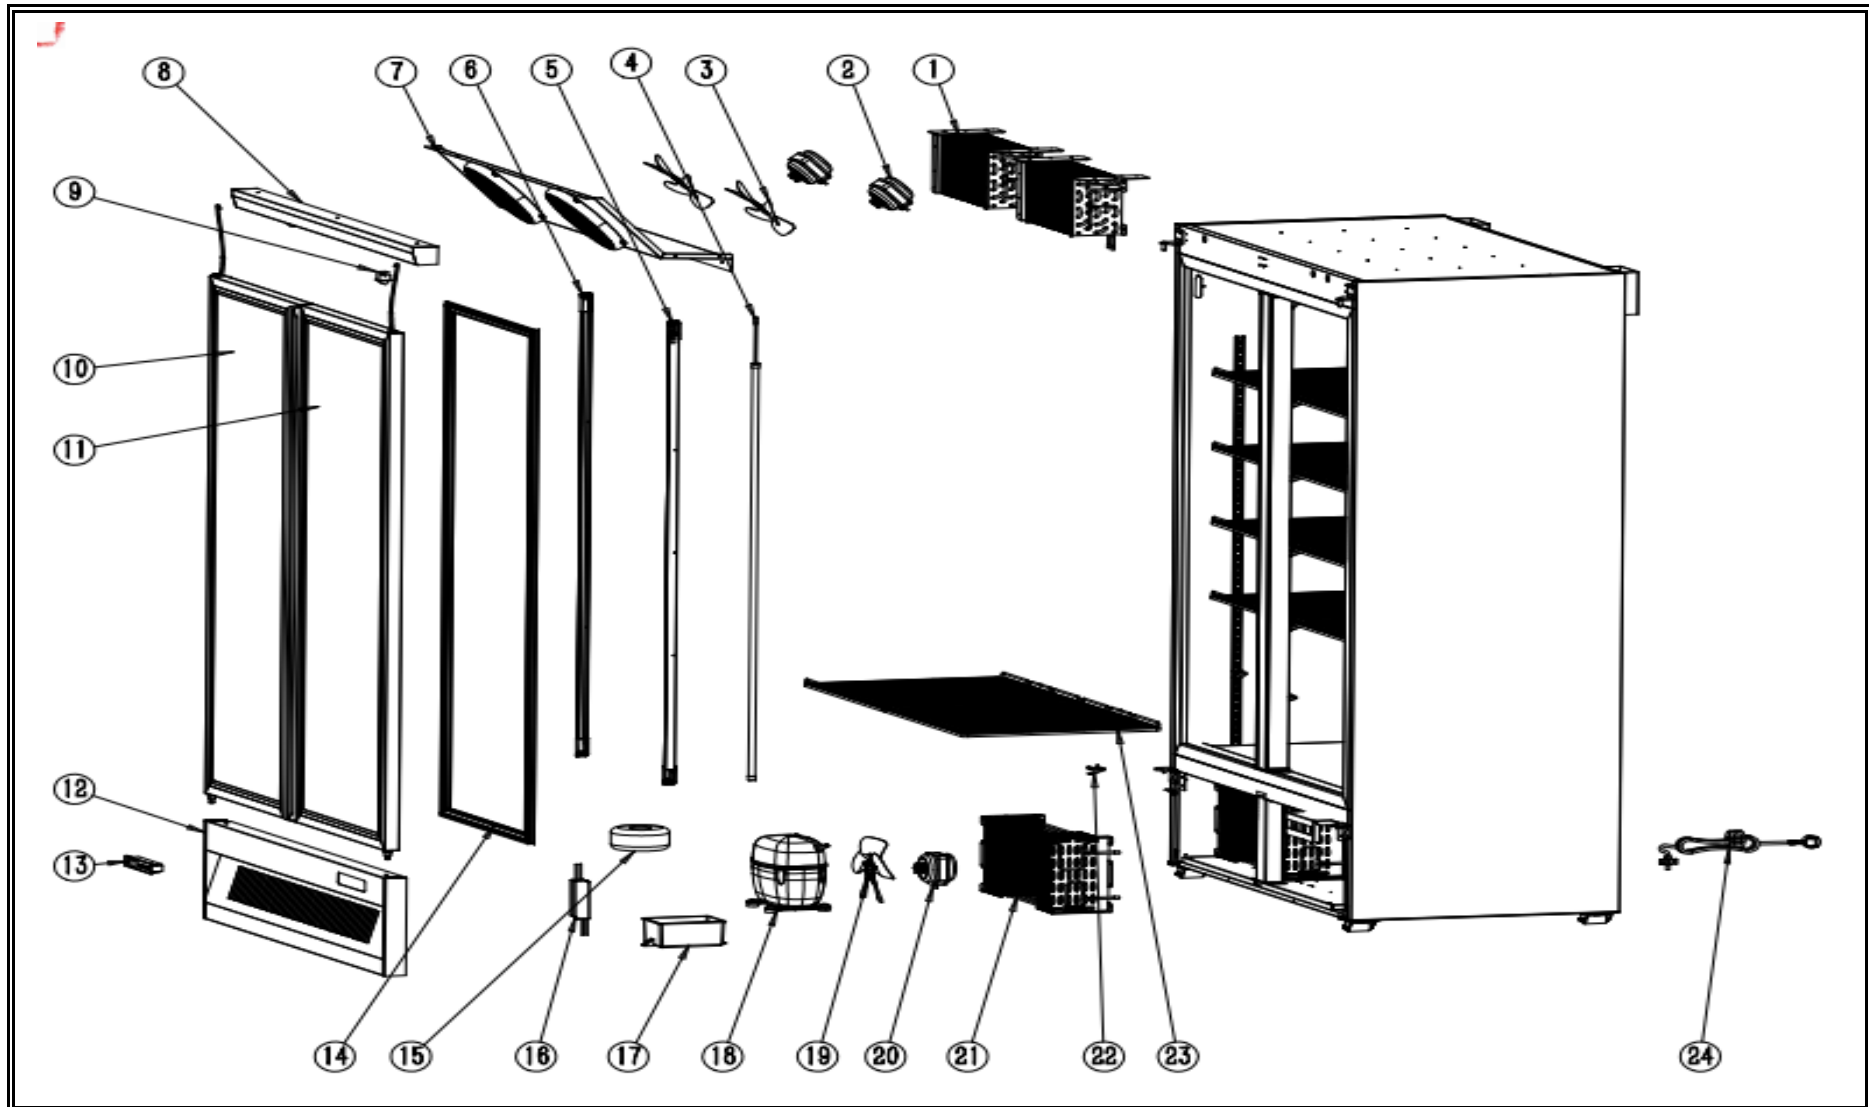

**7455.2215**

**R290**

Onderdelen informatie  
Erzatzteil information  
Spare part information  
Information de pièces

POS:	Art.No.:	Omschrijving:	Aantal:
1	CS9338.2790	Evaporator	2
2	CS9390.1425	Evaporator fan motor	2
3	CS9338.1885	Evaporator fan blade	2
4	CS9338.2262	Middle LED light T5	1
5	CS9338.2264	LED light right	1
6	CS9338.2260	LED light left	1
7		Evaporator fan motor cover panel	1
8		Top decoration panel	1
9	CS9338.2764	Fan switch	2
10		Glass door left	1
11		Glass door right	1
12		Front grill	1
13	CS9390.2405	Digital controller	1
14	CS9338.2306	Door seal	2
15		Transformer	1
16	CS9338,2792	Led light driver	1
17		Water tray	2
18	CS9390.2325	Compressor	2
19	CS9338.1885	Condenser fan blade	2
20	CS9390.1425	Condenser fan motor	2
21	CS9338.2252	Condenser	2
22	CS7455.2225	Kclip	45
23	CS7455.2228	Shelf	10
24		Power cable	1