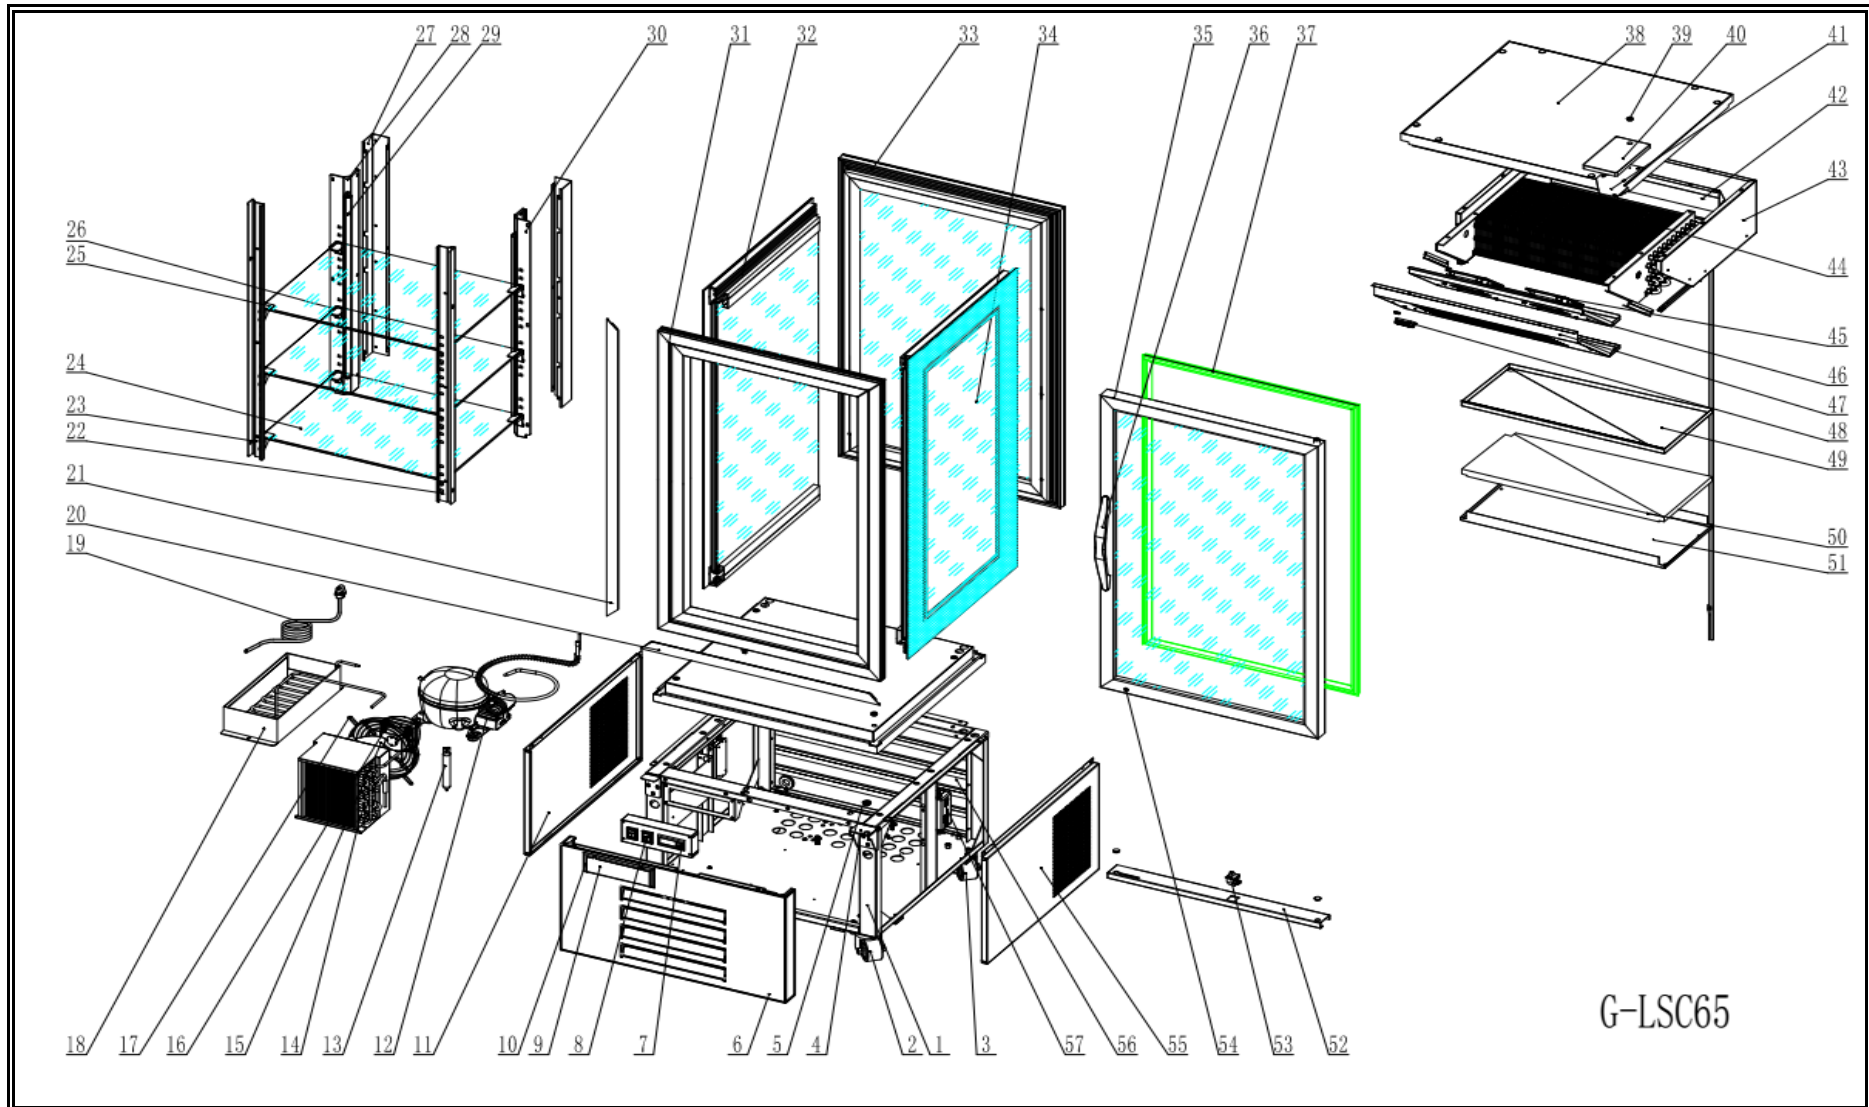

7450.0840

R290

Onderdelen informatie
Erzatzteil information
Spare part information
Information de pièces

| POS: | Art.No.: | Omschrijving: | Aantal: |
|------|-----------|---------------------------|---------|
| 1 | | Steel Frame | 1 |
| 2 | 9338.2556 | Brake Wheel | 2 |
| 3 | 9338.2558 | Wheel | 2 |
| 4 | 9338.2560 | Door Hinge | 1 |
| 5 | 9338.2562 | Hinge Axis Jacket | 1 |
| 6 | | Front Panel | 1 |
| 7 | 9338.3545 | Thermostat | 1 |
| 8 | 9108.0244 | Switch | 2 |
| 9 | | Juction Box Cover | 1 |
| 10 | | Juction Box | 1 |
| 11 | | Left Panel | 1 |
| 12 | 9338.1658 | Compressor | 1 |
| 13 | | Filter Drier | 1 |
| 14 | 9338.2564 | Condenser | 1 |
| 15 | | Condenser Fan Blade | 1 |
| 16 | | Condenser Fan | 1 |
| 17 | | Condenser Fan Grill | 1 |
| 18 | 9338.2566 | Water Box | 1 |
| 19 | | Plug | 1 |
| 20 | | Frame Heater Cover L | 2 |
| 21 | | Frame Heater Cover H | 2 |
| 22 | | Support Right Front | 1 |
| 23 | | Support Left Front | 1 |
| 24 | | Glass Shelf | 3 |
| 25 | | Shelf Clip A | 6 |
| 26 | | Shelf Clip B | 6 |
| 27 | | Support Fixer | 2 |
| 28 | | Support Left Back | 1 |
| 29 | | LED Lamp | 4 |
| 30 | | Support Right Back | 1 |
| 31 | | Door Frame | 1 |
| 32 | | Left Glass | 1 |
| 33 | | Back Glass | 1 |
| 34 | | Right Glass | 1 |
| 35 | 9338.2568 | Glass Door | 1 |
| 36 | | Door Handle | 1 |
| 37 | 9338.2570 | Door Gasket | 1 |
| 38 | | Top | 1 |
| 39 | | Plastic Cap | 8 |
| 40 | | Up Hinge Cover | 1 |
| 41 | | Door Hinge /Up Right | 1 |
| 42 | | Air Flow Conduct Board | 1 |
| 43 | | Fixed Board Of Evaporater | 1 |