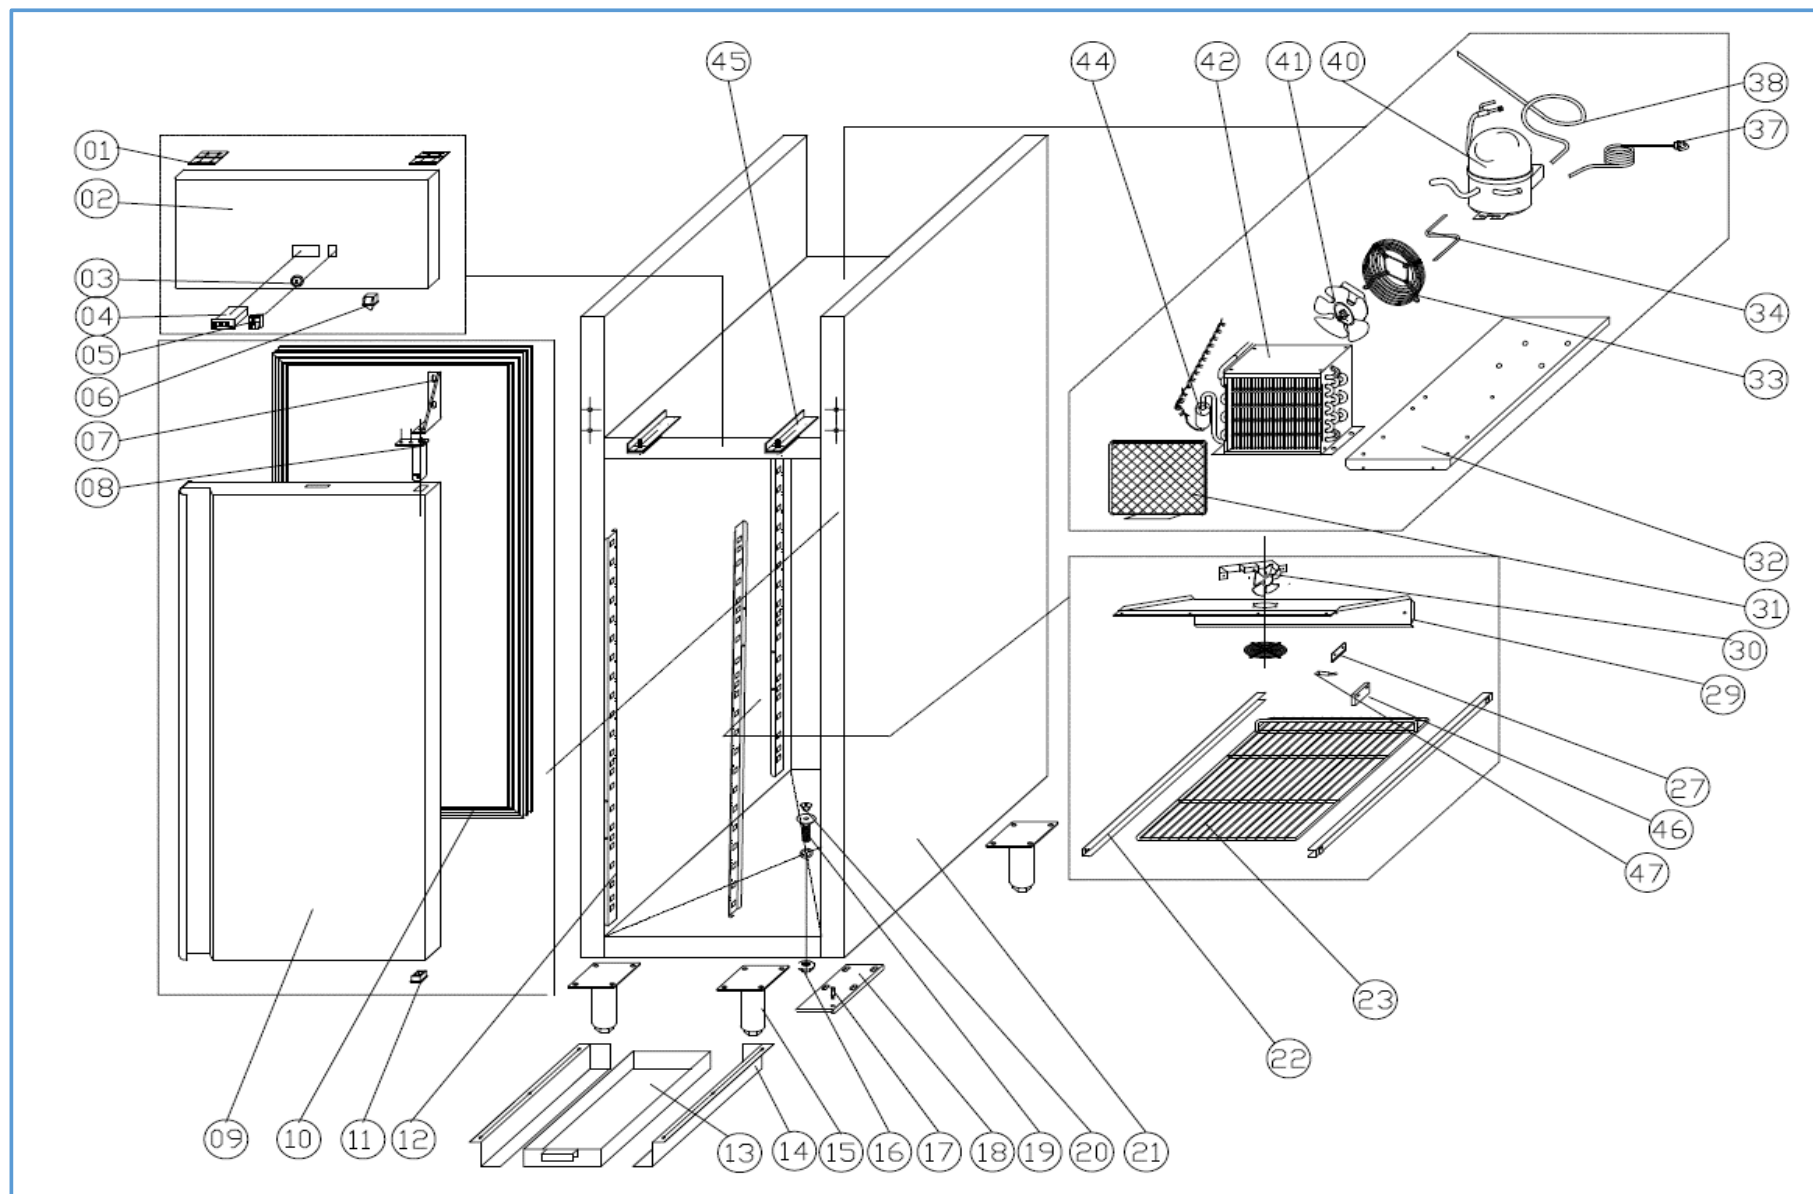

7450.0400

Onderdelen informatie

Erzatzteil information

Spare part information

Information de pièces

Onderdelenlijst 7450.0400

POS:	Art.No.:	Omschrijving:	Aantal:
1		HINGE	2PCS
2		FRONT PANEL	1PC
3	CS9338.0300	LOCK	1PC
4	CS9390.1905	THERMOSTAT	1PC
5	CS9108.0244	MAIN SWITCH	1PC
6	CS9338.0170	DOOR SWITCH	1PC
7	CS9338.0220	UP HINGE RIGHT	1PC
8	CS9635.0150	DOOR SPRING	1PC
9		DOOR	1PC
10	CS9338.1560	GASKET	1PC
11	CS9338.0235	DOWN HINGE AXIS JACKET	1PC
12		SUPPORT	4PCS
13	CS9338.2546	WATER BOX	1PC
14		WATER PAN GUIDE	1PC
15	CS4627.052	FEET	4PCS
16		DRAIN PIPE NUT	1PC
17	CS9338.0670	DOWN HINGE AXIS	1PC
18	CS9338.0225	DOWN HINGE	1PC
19	CS9338.0040	DRAIN PIPE	1PC
20		DRAIN PIPE COVER	1PC
21		BODY	1PC
22	CS4751.015	GUIDE LEFT	3PCS
22A		GUIDE RIGHT	3PCS
23		SHELF	3PCS
25	CS9338.0580	BASKET GUARD GRILLS	1PC
27	CS9993.2448	PROBE PADDING	1PC
29		CIRCLE FAN COVER	1PC
30	CS9338.1640	CIRCLE FAN	1PC
31	CS9338.1791	FILTER	1PC
32		UNIT BOARD	1PC
33		BASKET GUARD GRILLS	1PC
34		DISCHARGE TUBE	1PC
35		FIXING STRIP	1PC
36	CS9338.2206	JUNCTION BOX	2PCS
37	CS9338.2208	PLUG	1PC
38		SUCTION PIPE	1PC
40	CS9338.1662	COMPRESSOR	1PC
41	CS9390.0130	CODENSER FAN	1PC
42	CS9338.1375	CONDENSER	1PC
43	CS9338.1970	CAPILLARY	1PC
44	CS9181.0004	FILTER DRIER	1PC
45		FRONT PANEL FIXED CLIP	2PCS
46	CS9338.1502	SENSOR FIXED CLIP	1PC
47	CS9181.2050	SENSOR	1PC