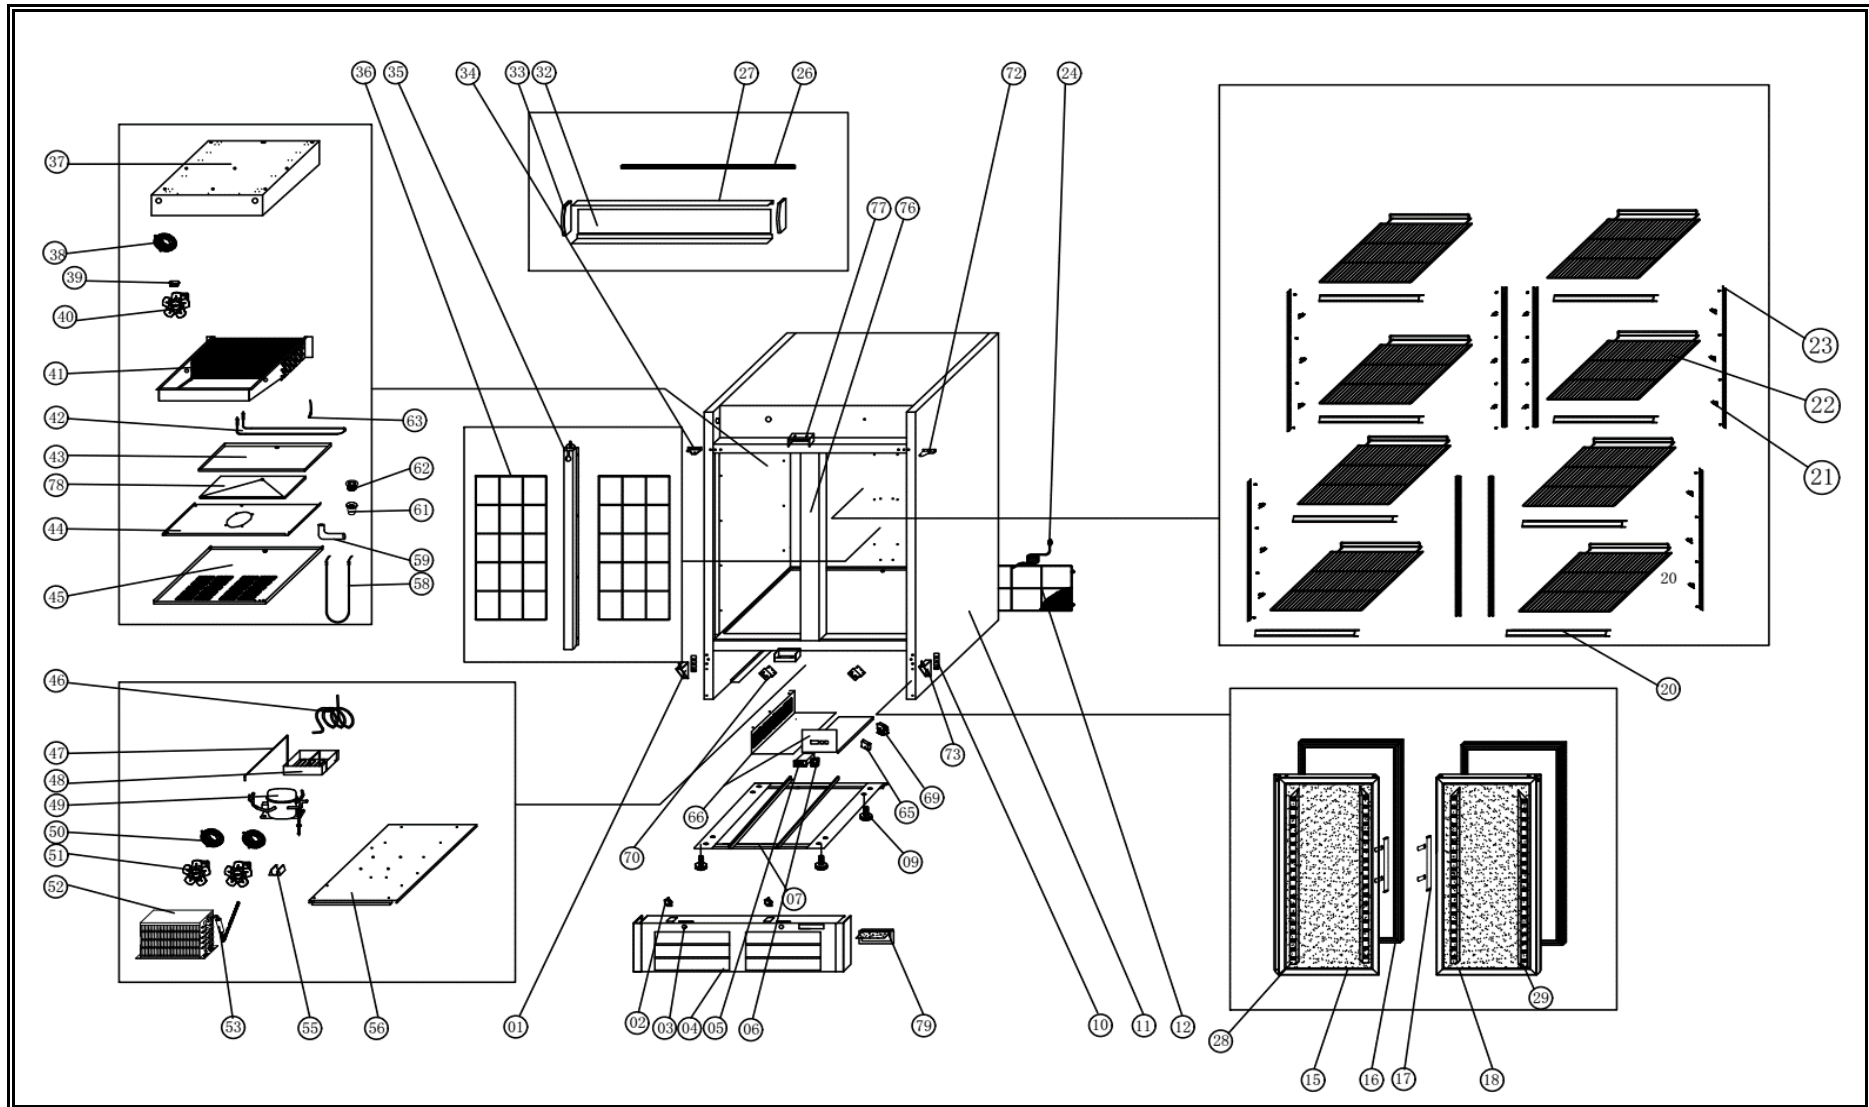

**7450.0157**

**R290**

Onderdelen informatie  
Erzatzteil information  
Spare part information  
Information de pièces

POS:	Art.No.:	Omschrijving:	Aantal:
1	CS9338.1554	DOOR DOWN HINGE LEFT	1PC
2	CS9338.0170	DOOR SWITCH	2PCS
3	CS9338.0302	LOCK	2PCS
4		FRONT PANEL	1PC
5	CS9390.1905	THERMOSTAT	1PC
6	CS9108.0244	MAIN SWITCH	1PC
7		SUPPORT OF UNIT BOARD	1PC
9	CS9338.1195	FEET	4PCS
10		WASHER OF DOWN HINGE	4PCS
11		BODY	1PC
12		UNIT ROOM COVER	1PC
15		LEFT DOOR	1PC
16	CS9338.1505	GASKET	2PCS
17		HANDLE	2PCS
18		RIGHT DOOR	1PC
20		SHELF ADORNING	10PCS
21	CS9338.0950	K SHAPE CLIP	40PCS
22	CS7451.0250	SHELF	10PCS
23		SHELF SUPPORT	8PCS
24	CS9338.2208	PLUG	1PC
26	CS9338.2164	LED LAMP	1PC
27		TOP LAMP SUPPORT	2PCS
28	CS9338.2166	LED STRIP	2PCS
29	CS9338.2168	LED STRIP	2PCS
32		LAMP COVER	1PC
33		TOP LAMP SIDE SUPPORT LEFT	2PCS
34	CS9338.1547	DOOR UP HINGE LEFT	1PC
35		SUCTION PIPE COVER	1PC
36		BACK GRILL	2PCS
37		FIXED BOARD OF EVAPORATOR	1PC
38		BASKET GUARD GRILL	1PC
39		SENSOR FIXED BOX	1PC
40	CS9338.2596	CIRCLE FAN	1PC
41	CS9338.2008	EVAPORATOR	1PC
42	CS9338.2600	DEFROST HEATING ELEMENT	1PC
43		EVAPORATOR WATER PAN	1PC
44		CIRCLE FAN SUPPORT	1PC
45		CIRCLE FAN COVER	1PC
46		SUCTION PIPE	1PC
47		EVAPORATE PIPE	1PC
48		WATER BOX	1PC
49	CS9338.2006	COMPRESSOR	1PC
50		BASKETC GUARD GRILLS	2PCS