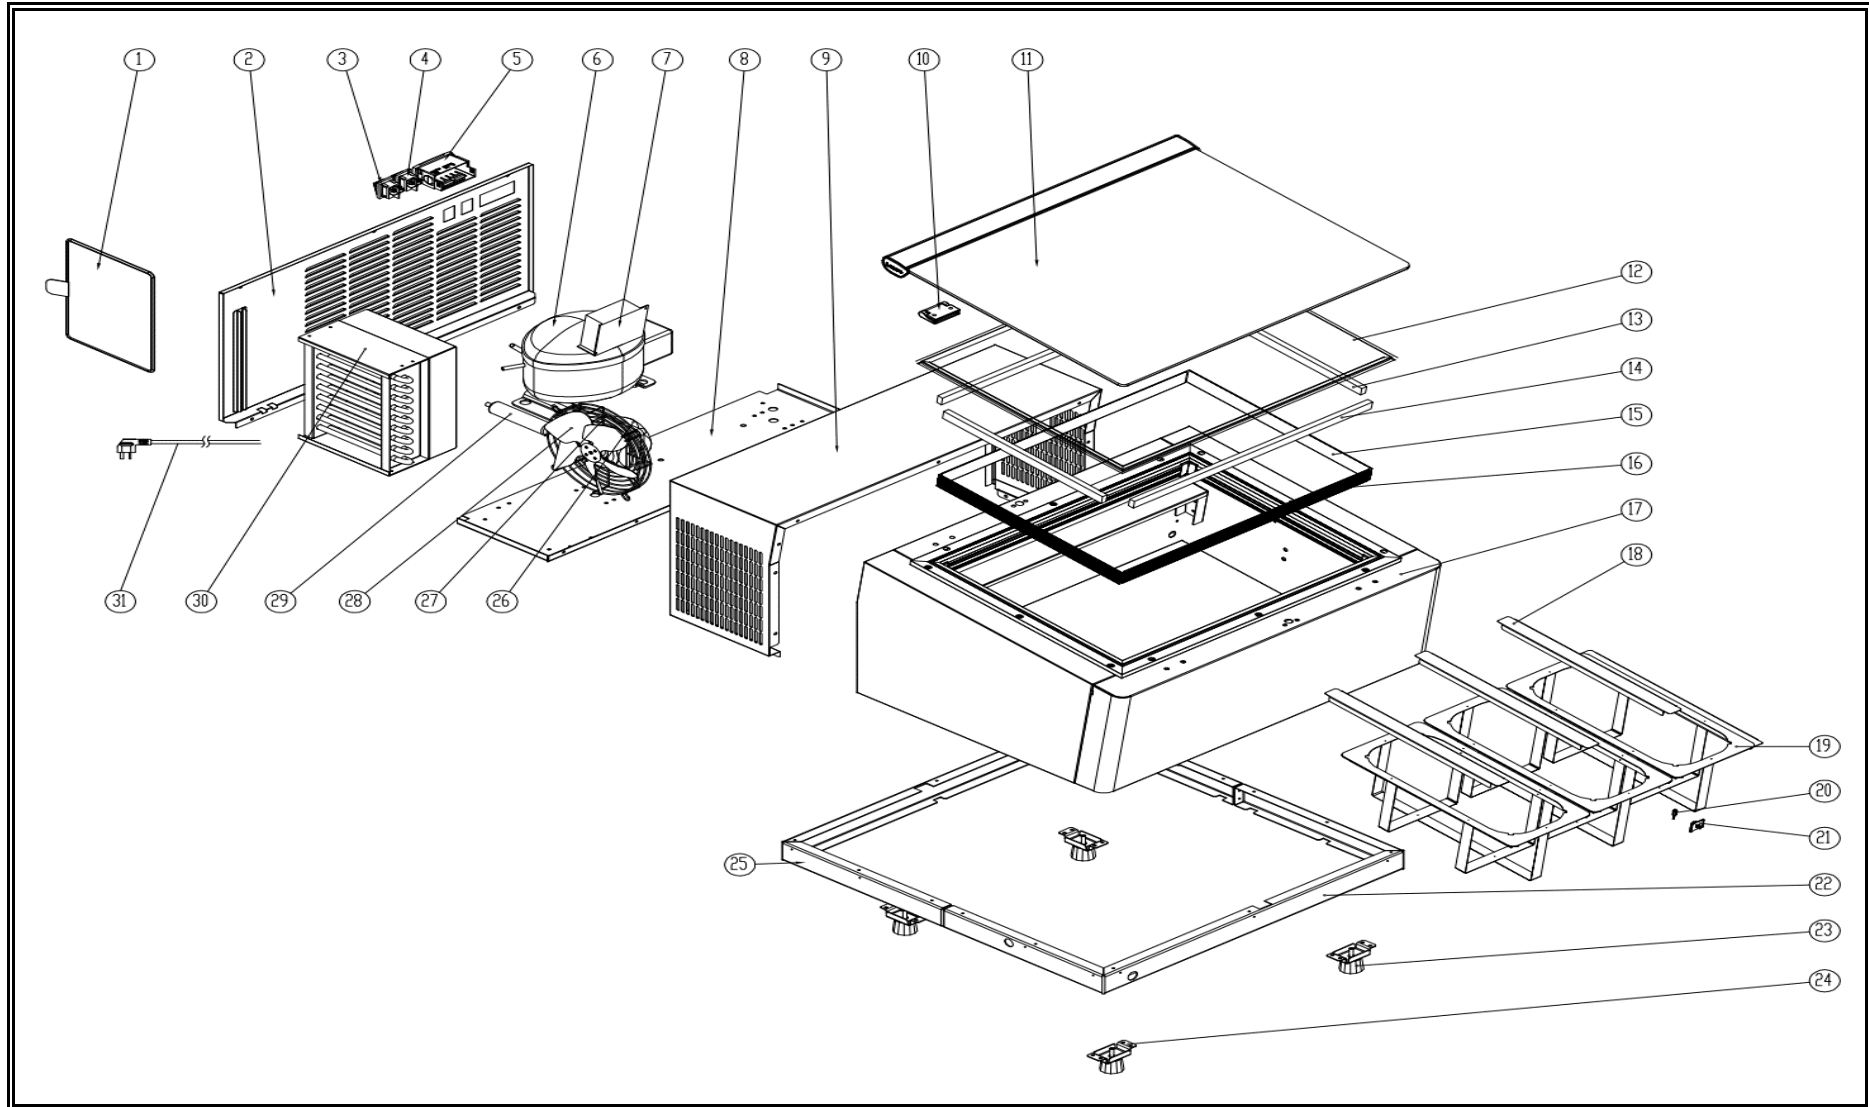

**7292.0005 - 0010 - 0015 - 0020**

Onderdelen informatie  
Erzatzteil information  
Spare part information  
Information de pièces

**CombiSteel** catering  
equipment

derdelenlijst 7292.0005 - 0010 - 0015 - 0020

POS:	Art.No.:	Omschrijving:	Aantal:
1		Condenser filter 245x180mm	1
2		Back panel	1
3	CS9108.0245	Switch(Green)	1
4	CS9030.0510	Switch(Red)	1
5	CS9390.2285	Controller	1
6	CS9390.2762	Compressor	1
7		Transformer	1
8		Bottom panel	1
9		Front and side panel	1
10	CS9338.4108	Hinge	2
11		Door Assembly	1
12	CS9338.4110	Door Gasket	1
13	CS9338.4102	Led light (left or right)	2
14	CS9338.4104	Led light (front or back)	2
15		Light cover(light or right)	2
16		Light cover(front or back)	2
17		Foaming body	1
18		Pans support,type ①	4
19		Pans support,type ②	3
20		Probe	1
21		Wiring fixing base	1
22		Front base	1
23		Feet	4
24		Feet mounting plate	4
25		Rear base	1
26	CS9390.0128	Fan motor	1
27		Fan cover	1
28		Fan blade	1
29		Solid dryer	1
30		Condenser	1
31		Plug	1