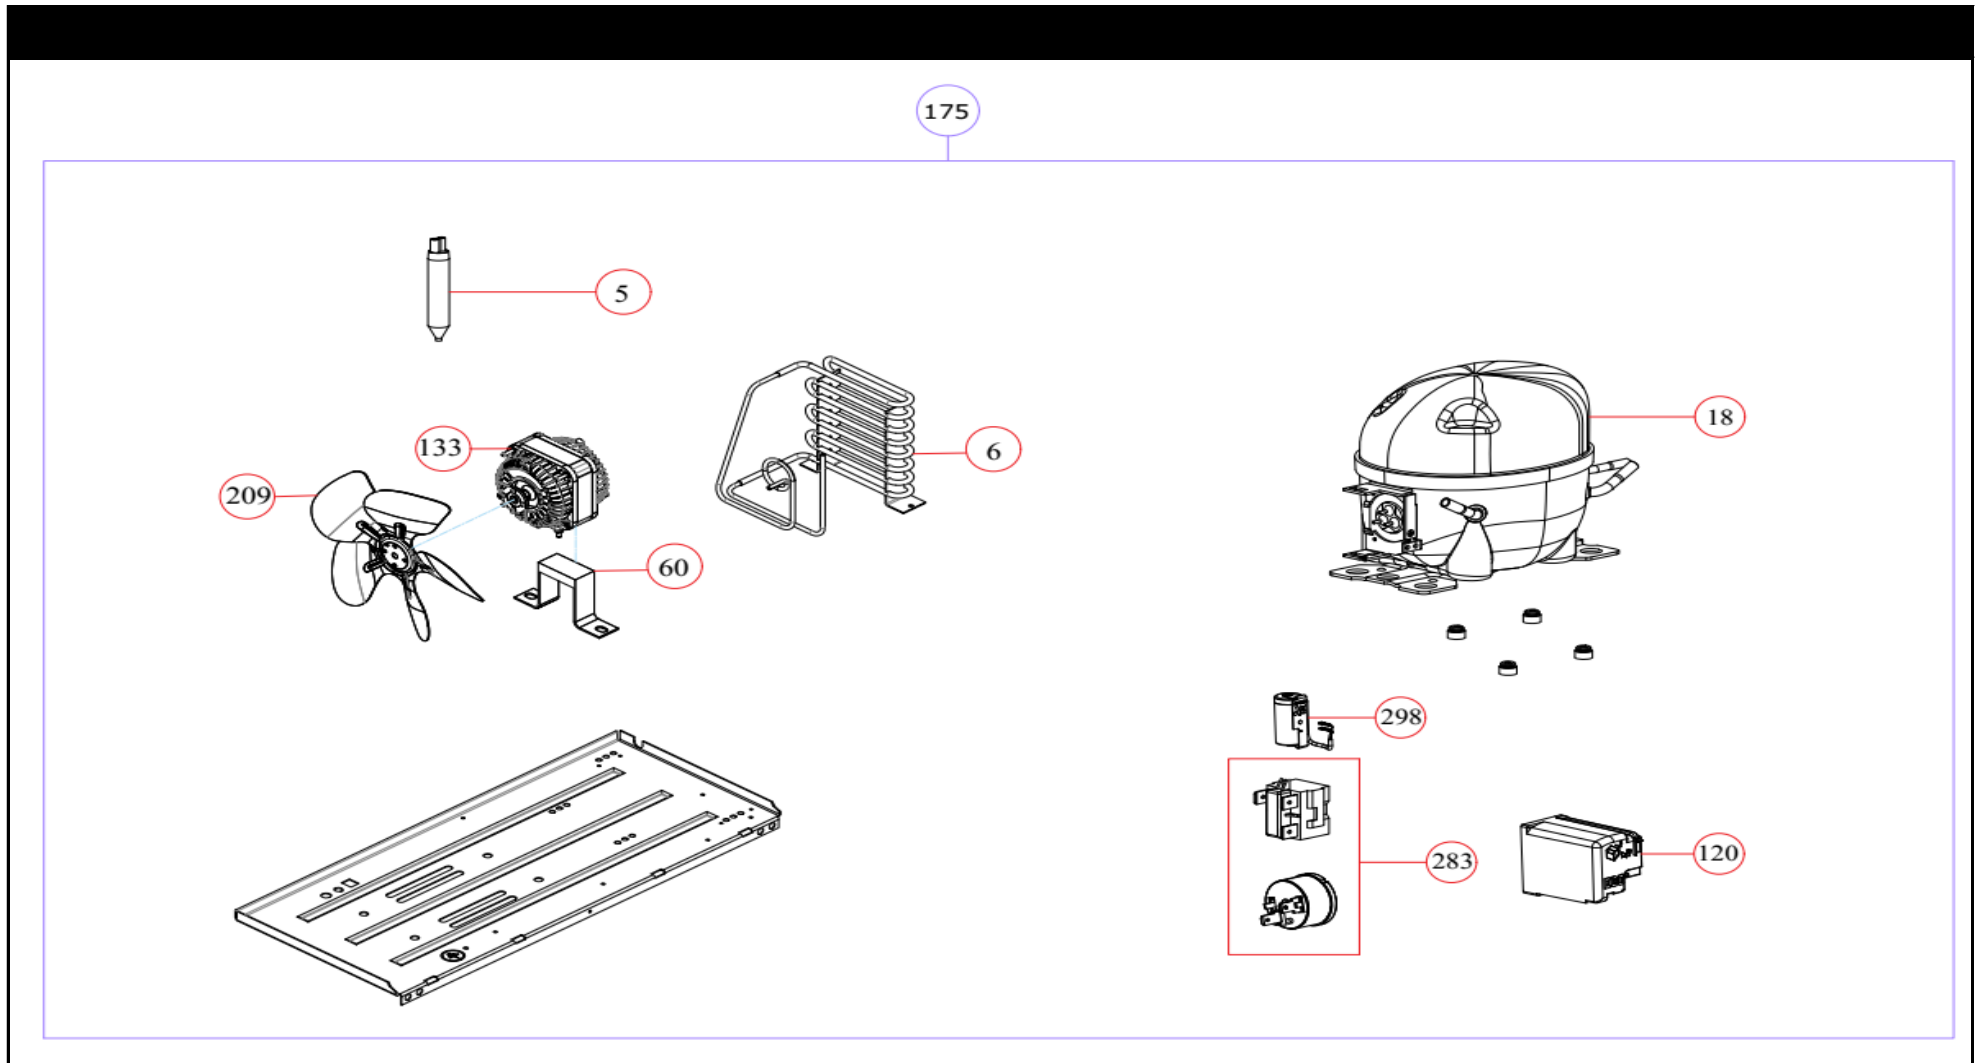

7151.0015

R600a

Onderdelen informatie
Erzatzteil information
Spare part information
Information de pièces

POS:	Art.No.:	Omschrijving:	Aantal:
5		DRYER 15 GR PN1513	1
6		CONDENSER DD 3 SIRA(510 CABINET)	1
8	CS9338.4144	PLUG CABLE 3000MM 3G1 SKN C2 (EU)	1
13		POT KNOB MECH.	1
18		COMPRESSOR-NPY12LAa-CUBIGEL 220-240V 50Hz R290	1
20		SERVICE PIPE (V TYPE 6MM)	1
22		AIR GRILL (SIDE)(7042)	1
30	CS9338.4146	DRAIN TUBE CAP (7042)	1
32		ICE SCRAPER	1
33		WIRE BASKET SHOWCASE CABINET 3'LU	2
33		WIRE BASKET SHOWCASE CABINET 2'LI	1
35		PIPE DRYER VACUUM(6MM)	1
40		LED DRIVER (CONSTANT VOLTAGE) HVDC 10W TAURAS IP42	1

POS:	Art.No.:	Omschrijving:	Aantal:
233		GLASS (SIDE)(LEFT) - SHOWCASE CABINET	1
234		GLASS D510 CURVE (FRONT) GLASS SHOWCASE CABINET	1
235		PLASTIC CURVE GLASS (SIDE) WICK DD SHOWCASE CABINET	1
236		DD SHOWCASE LED ILLUM.UPPER COVER LOCK PLAST.	2
237		PLST. D500 SHOWCASE CABINET LED ILLUM. (TOP) COVER (1115MM)	1
238		FRONT GLASS SUPPORTER SHEET(R))(SHOWCASE)(-INOX)	1
239		FRONT GLASS SUPPORTER SHEET((L))(SHOWCASE)(PAINTSHOP-INOX)	1
240		SIDE GLASS SUPPORT SHEET(R))(SHOWCASE)(PAINTSHOP-INOX)	1
241		SIDE GLASS SUPPORT SHEET((L))(SHOWCASE)(PAINTSHOP-INOX)	1
242		SILICON GLASS GASKET (SIDE) GLASS	4
243		MTL. SCREW CAP INTERIOR	4
244		MTL. SCREW CAP EXTERNAL	4
245	CS9338.4140	SWITCH 0/1 RK14-17 - SHOWCASE CABINET	1