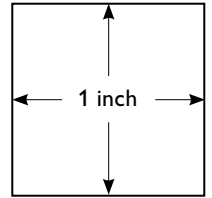

Note: For proper mask sizing print out this page at 100%.

Do NOT select the "Shrink oversized pages to paper size" option.

The box in the upper right corner should measure 1 inch square.

ComfortGel Blue nasal mask sizing gauge