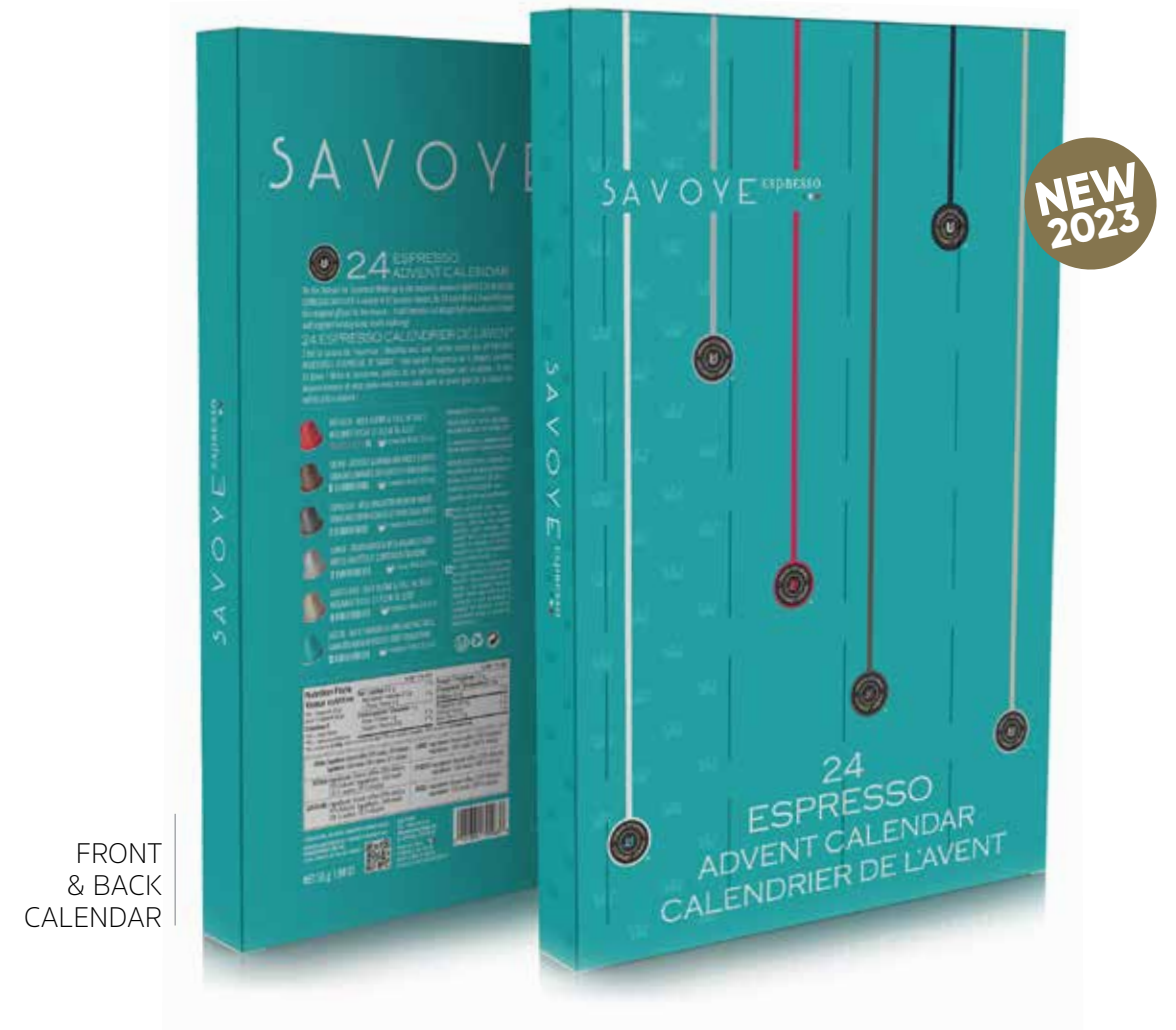

## ESPRESSO PODS 24 DAY ADVENT CALENDAR

NESPRESSO COMPATIBLE CAPSULES

LUNGO • INTENSO • ESPRESSO  
GUSTO • ORO DECISO • CREMA

100% RECYCLABLE ALUMINUM  
13.779 X 1.181 X 9.055 in / 35 X 3 X 23 cm

KOSHER

PREMIUM ITALIAN ESPRESSO

FRONT & BACK CALENDAR

ITEM #70211 RED /ITEM # 70240 BLUE

24 DAY ADVENT CALENDAR - SAVOYE ESPRESSO 24 COFFEE CAPSULES

FRONT & BACK CALENDAR

# ITALIAN ESPRESSO PODS

24 DAYS ADVENTCALENDARS

"MAKE YOUR HOLIDAYS FLAVORFUL"

NEW  
2023

"A DAILY  
BOOST OF  
CHEER"

"WAKE  
UP YOUR  
COFFEE  
SPIRIT"

6 ESPRESSO  
FLAVORS

NEW ARRIVALS