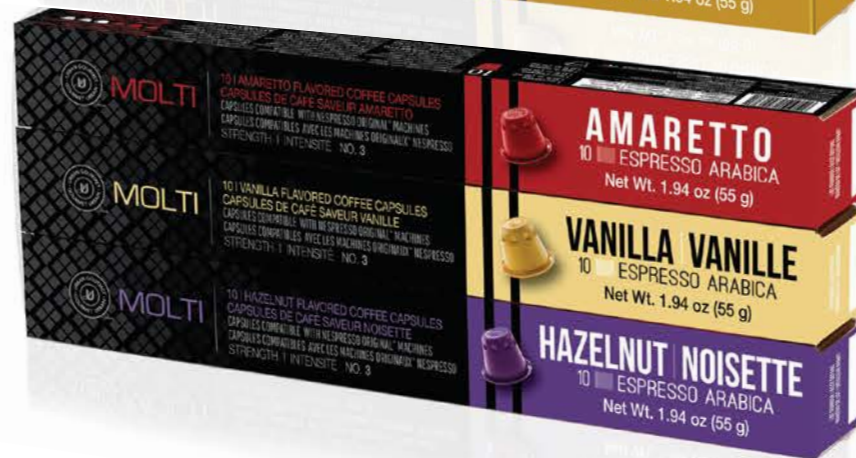

PREMIUM FLAVOURED ESPRESSO

MOLTI

URBAN GOURMET'S **ESPRESSO COFFEE TUBULARS**
...UNIQUE BLENDS

(COMPATIBLE WITH NESPRESSO MACHINES)

PREMIUM FLAVOURED ESPRESSO

MOLTI

ESPRESSO FLAVORED COFFEE TUBULARS

NESPRESSO COMPATIBLE CAPSULES

VANILLA

CAMEL

AMARETTO

PUMPKIN

HAZELNUT

CHOCOLATE

ALUMINIUM CAPSULES

PREMIUM FLAVOURED ESPRESSO
MOLTI

30 COUNT TRIO PACK TUBULARS IN ACETATE SLEEVES

3PK STICKER

100% RECYCLABLE ALUMINUM **KOSHER**
11 X 1.5 X 1.75 in / 28 X 3.5 X 3.8 cm
PREMIUM ITALIAN ESPRESSO 

COMBO 1
ITEM #70197
30 COUNT TRIO PACK TUBULARS AMARETTO - HAZELNUT - CARAMEL
MOLTI FLAVORED ESPRESSO

COMBO 2
ITEM #70195
30 COUNT TRIO PACK TUBULARS AMARETTO - VANILLA - HAZELNUT
MOLTI FLAVORED ESPRESSO

COMBO 3
ITEM #70184
30 COUNT TRIO PACK TUBULARS VANILLA - CHOCOLATE - CARAMEL
MOLTI FLAVORED ESPRESSO