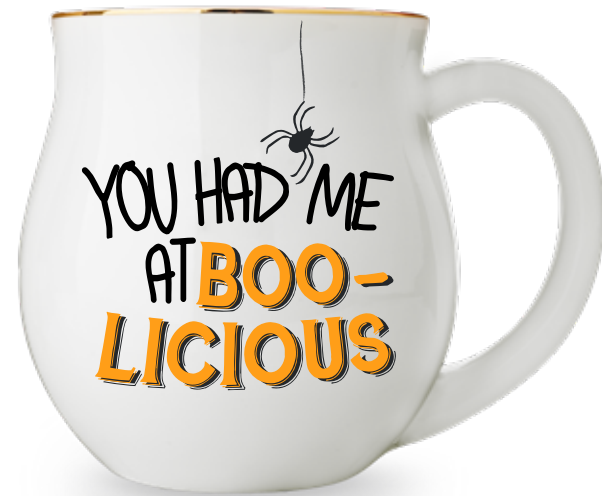

# HALLOWEEN ANTHRO MUGS

1)

2)

3)

4 FRONT)

4 BACK)

5)

6)

# HALLOWEEN ANTHRO MUGS

HELLOWEEN  
CHEER & SPOOKY  
MAGIC IN A MUG...!

COLOURFUL, SWEET & PERFECT  
FOR MORNING TEA, COFFEE OR  
A WARM CUP OF COCOA!

URBAN GOURMET MUG COLLECTION | 2022

9)

10)

11)

12)