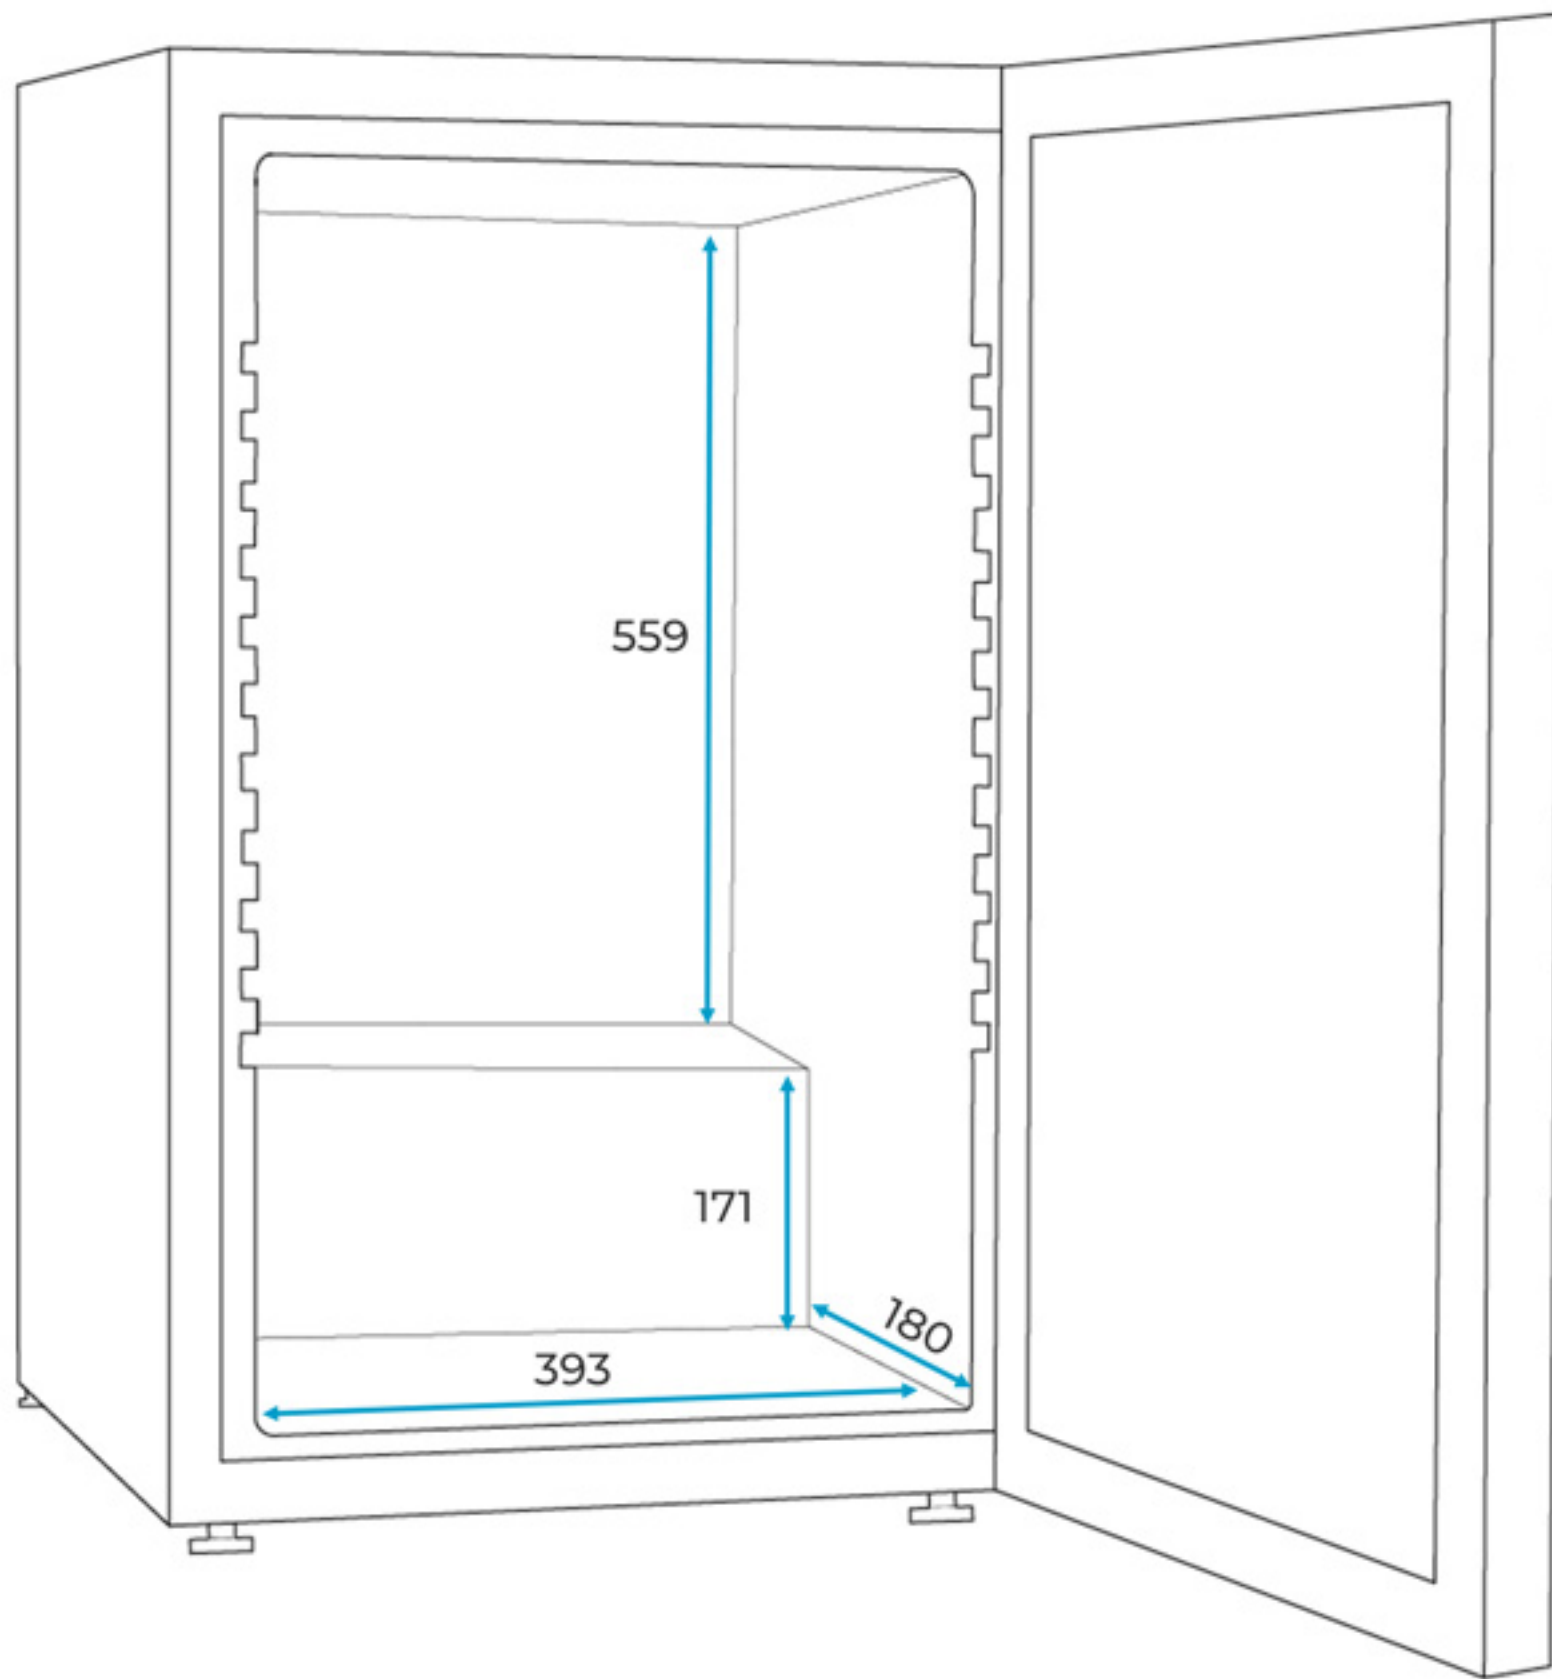

Subcold Super 85

Internal Dimensions (mm)

Front View

Side View