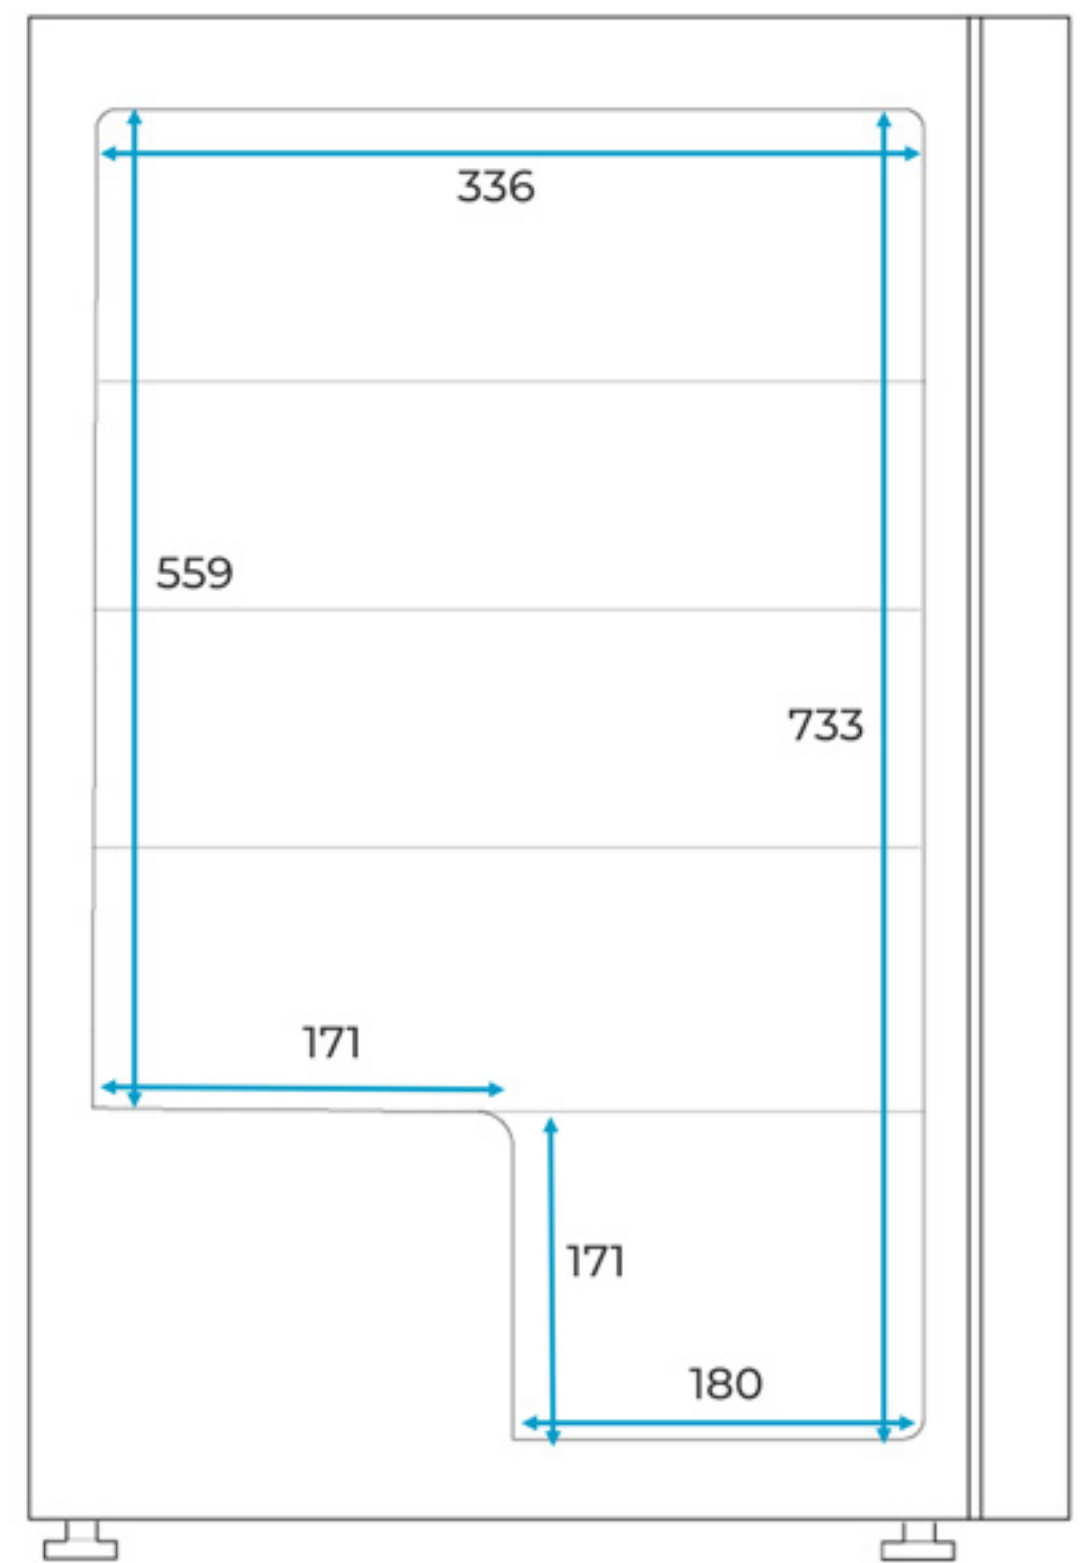

Subcold Super 85

Internal Dimensions (mm)

Front View

Side View