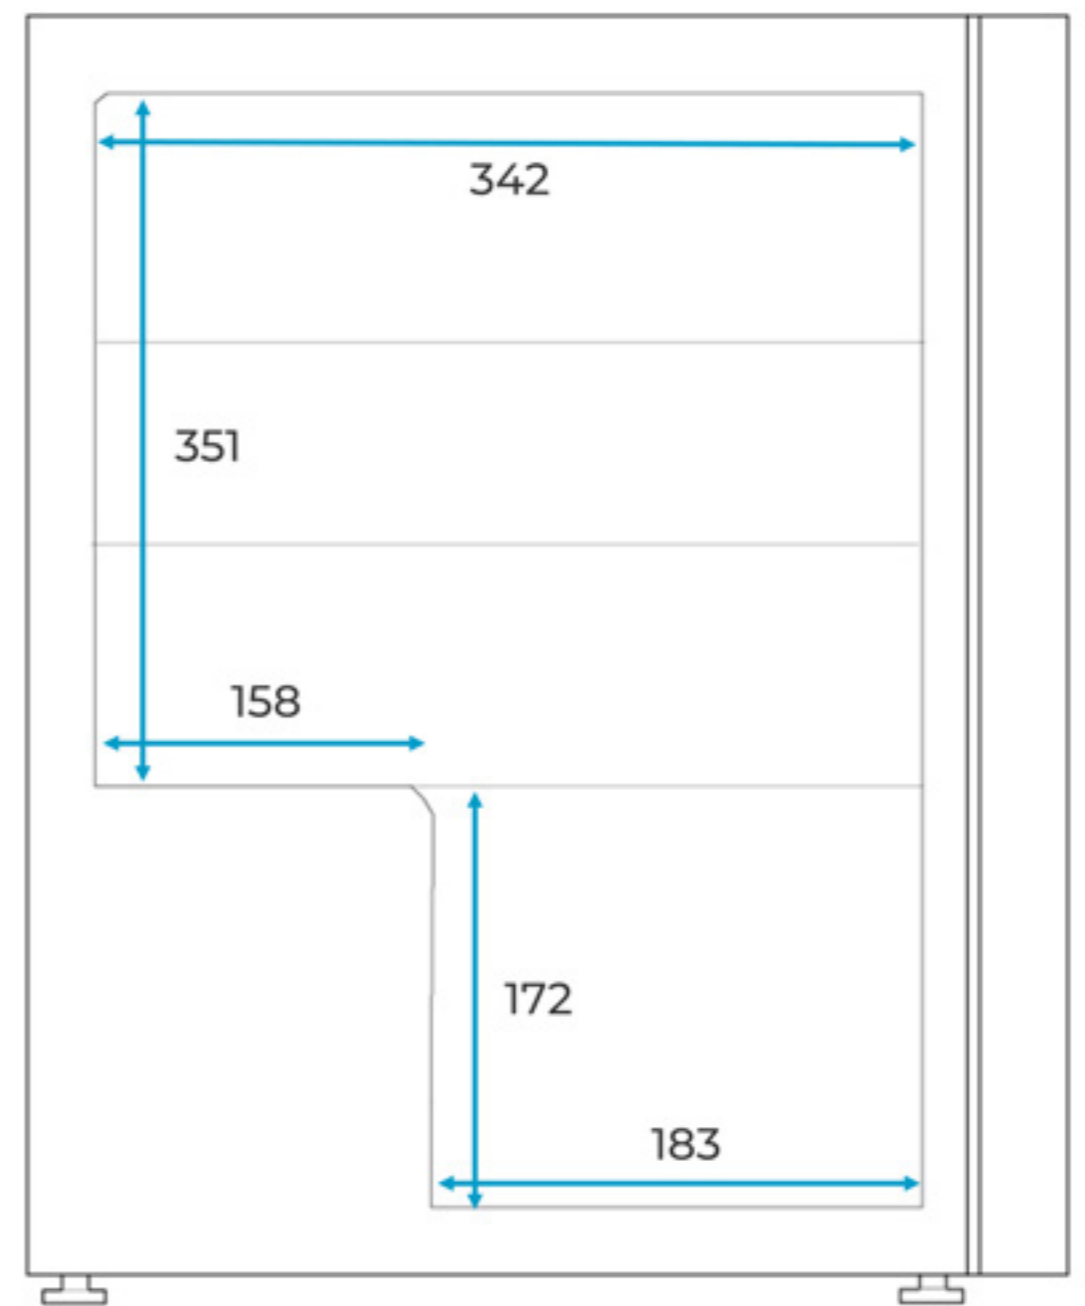

Subcold Super 65

Internal Dimensions (mm)

Front View

Side View