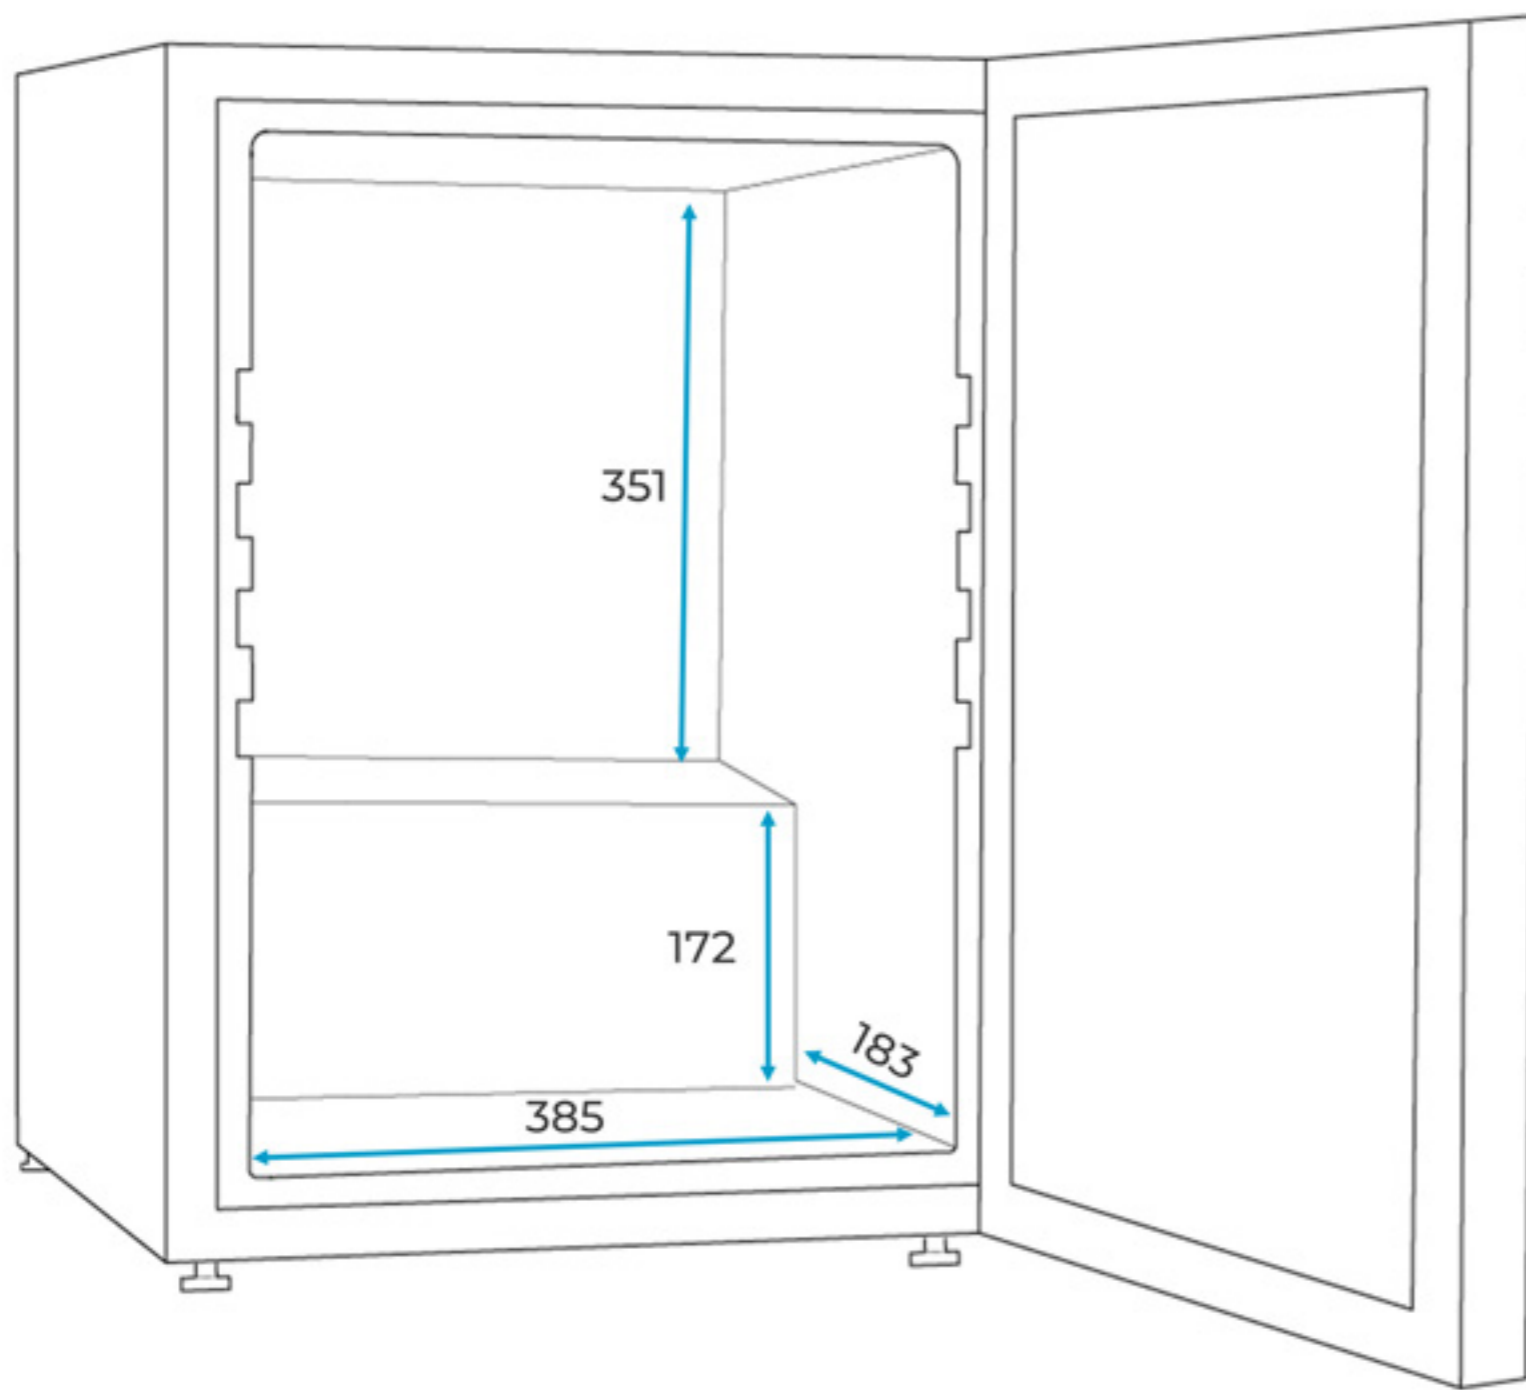

Subcold Super 65

Internal Dimensions (mm)

Front View

Side View