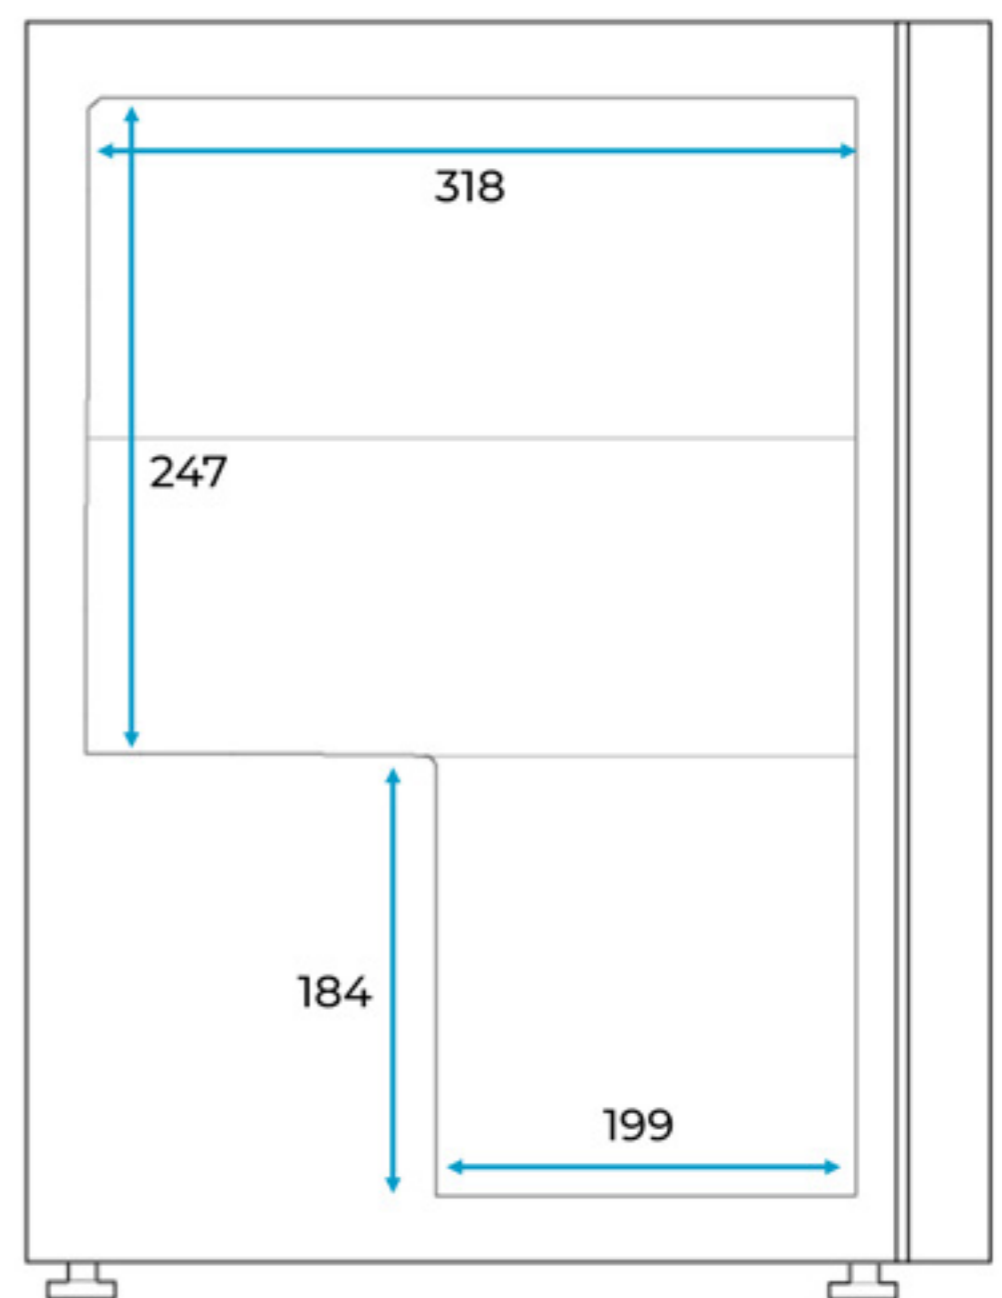

# Subcold Super 35

Internal Dimensions (mm)

Front View

Side View