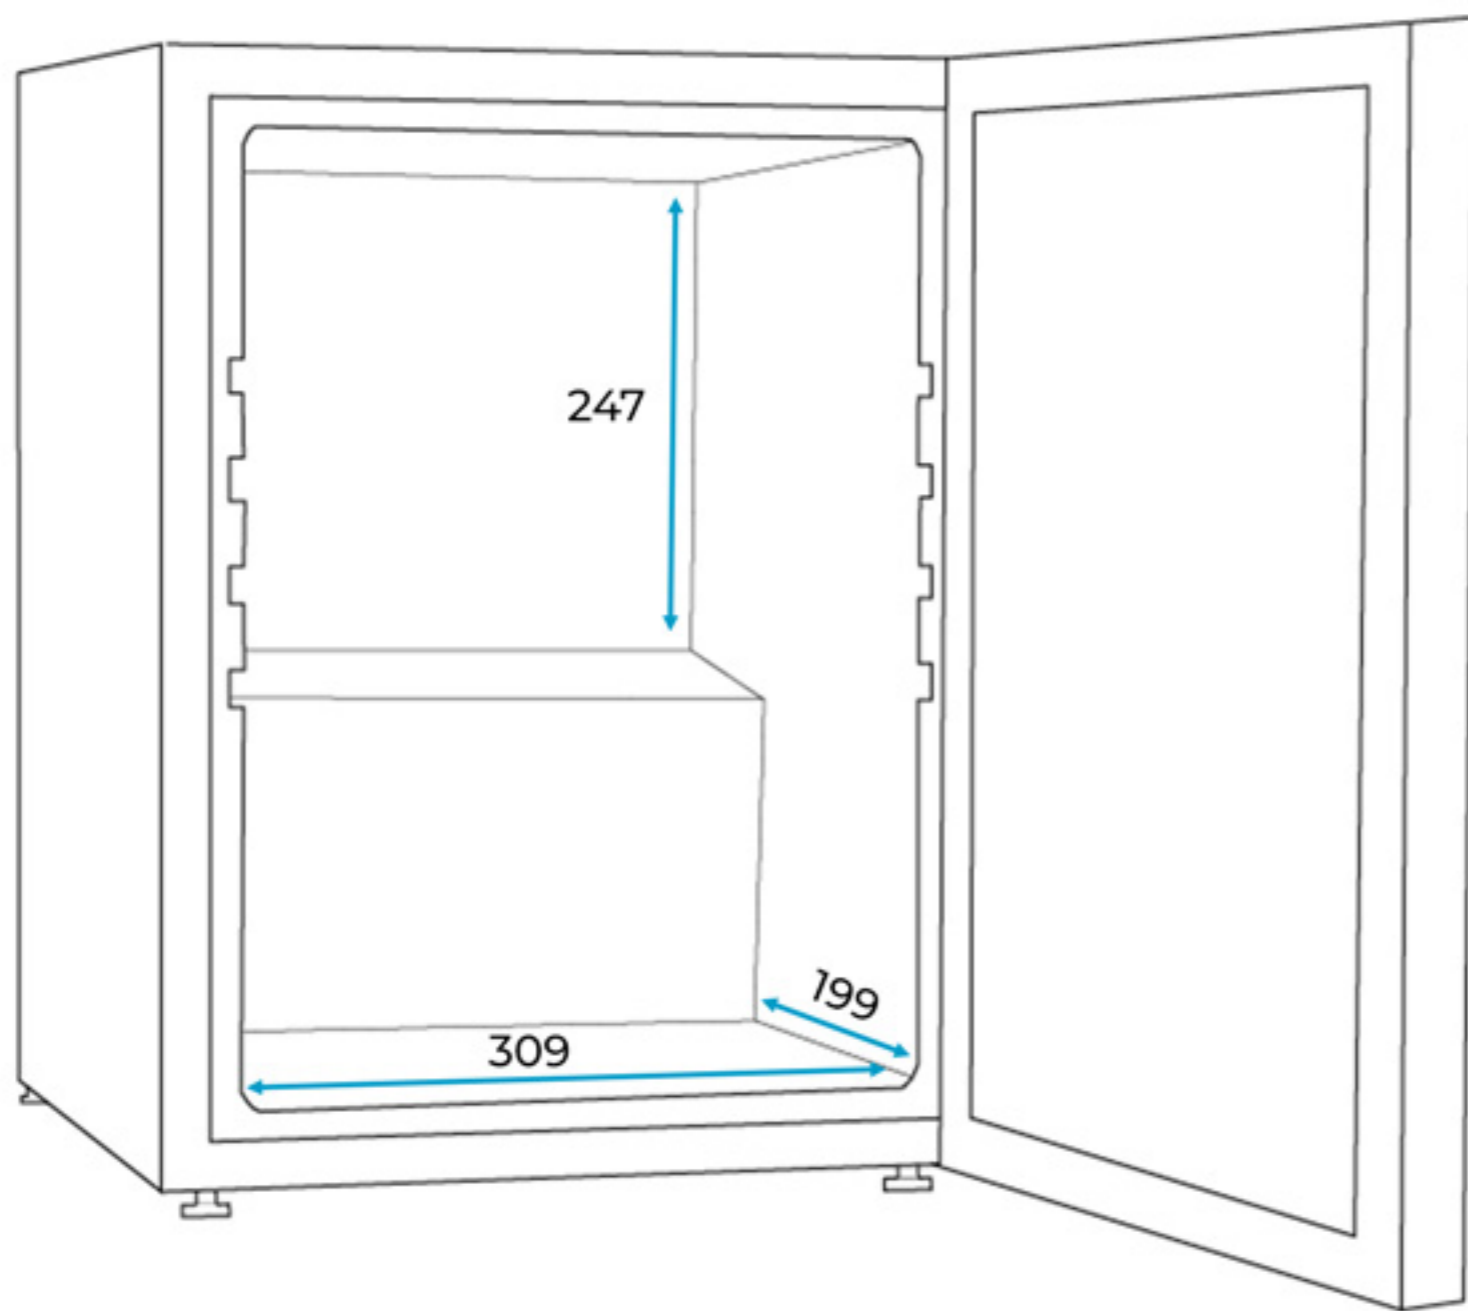

# Subcold Super 35

Internal Dimensions (mm)

Front View

Side View